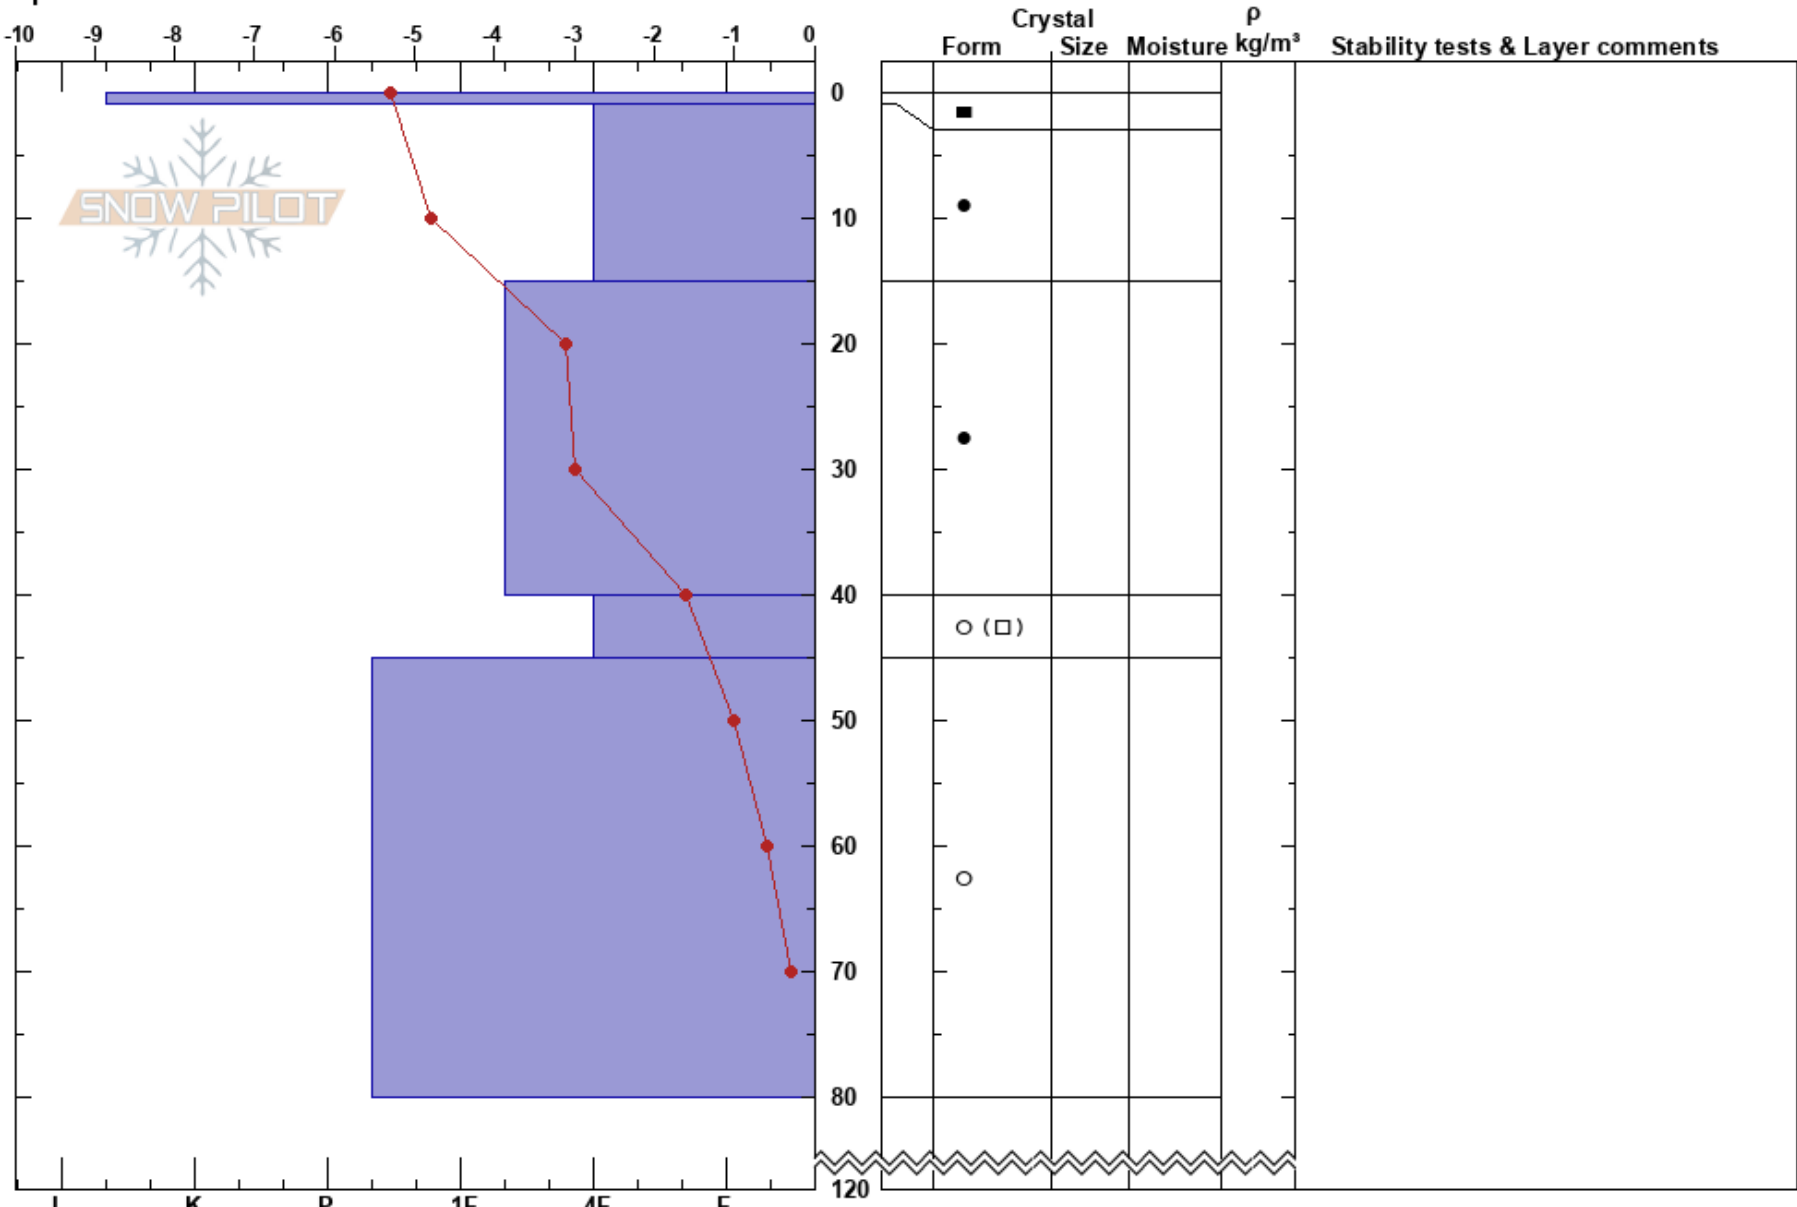

Rauset tregrense
 Indre Fjordane
 Norway
 Elevation: 700 m
 Aspect: NE
 Specifics:

Lars-Ove Eikje
 06/02/2018 - 11:30
 Co-ord: 32V 345094E 6853799N
 Slope Angle:
 Wind Loading:

Stability:
 Air Temperature: -4.4°C
 Sky Cover:
 Precipitation:
 Wind:

HS: 120 Layer Notes:

Notes: