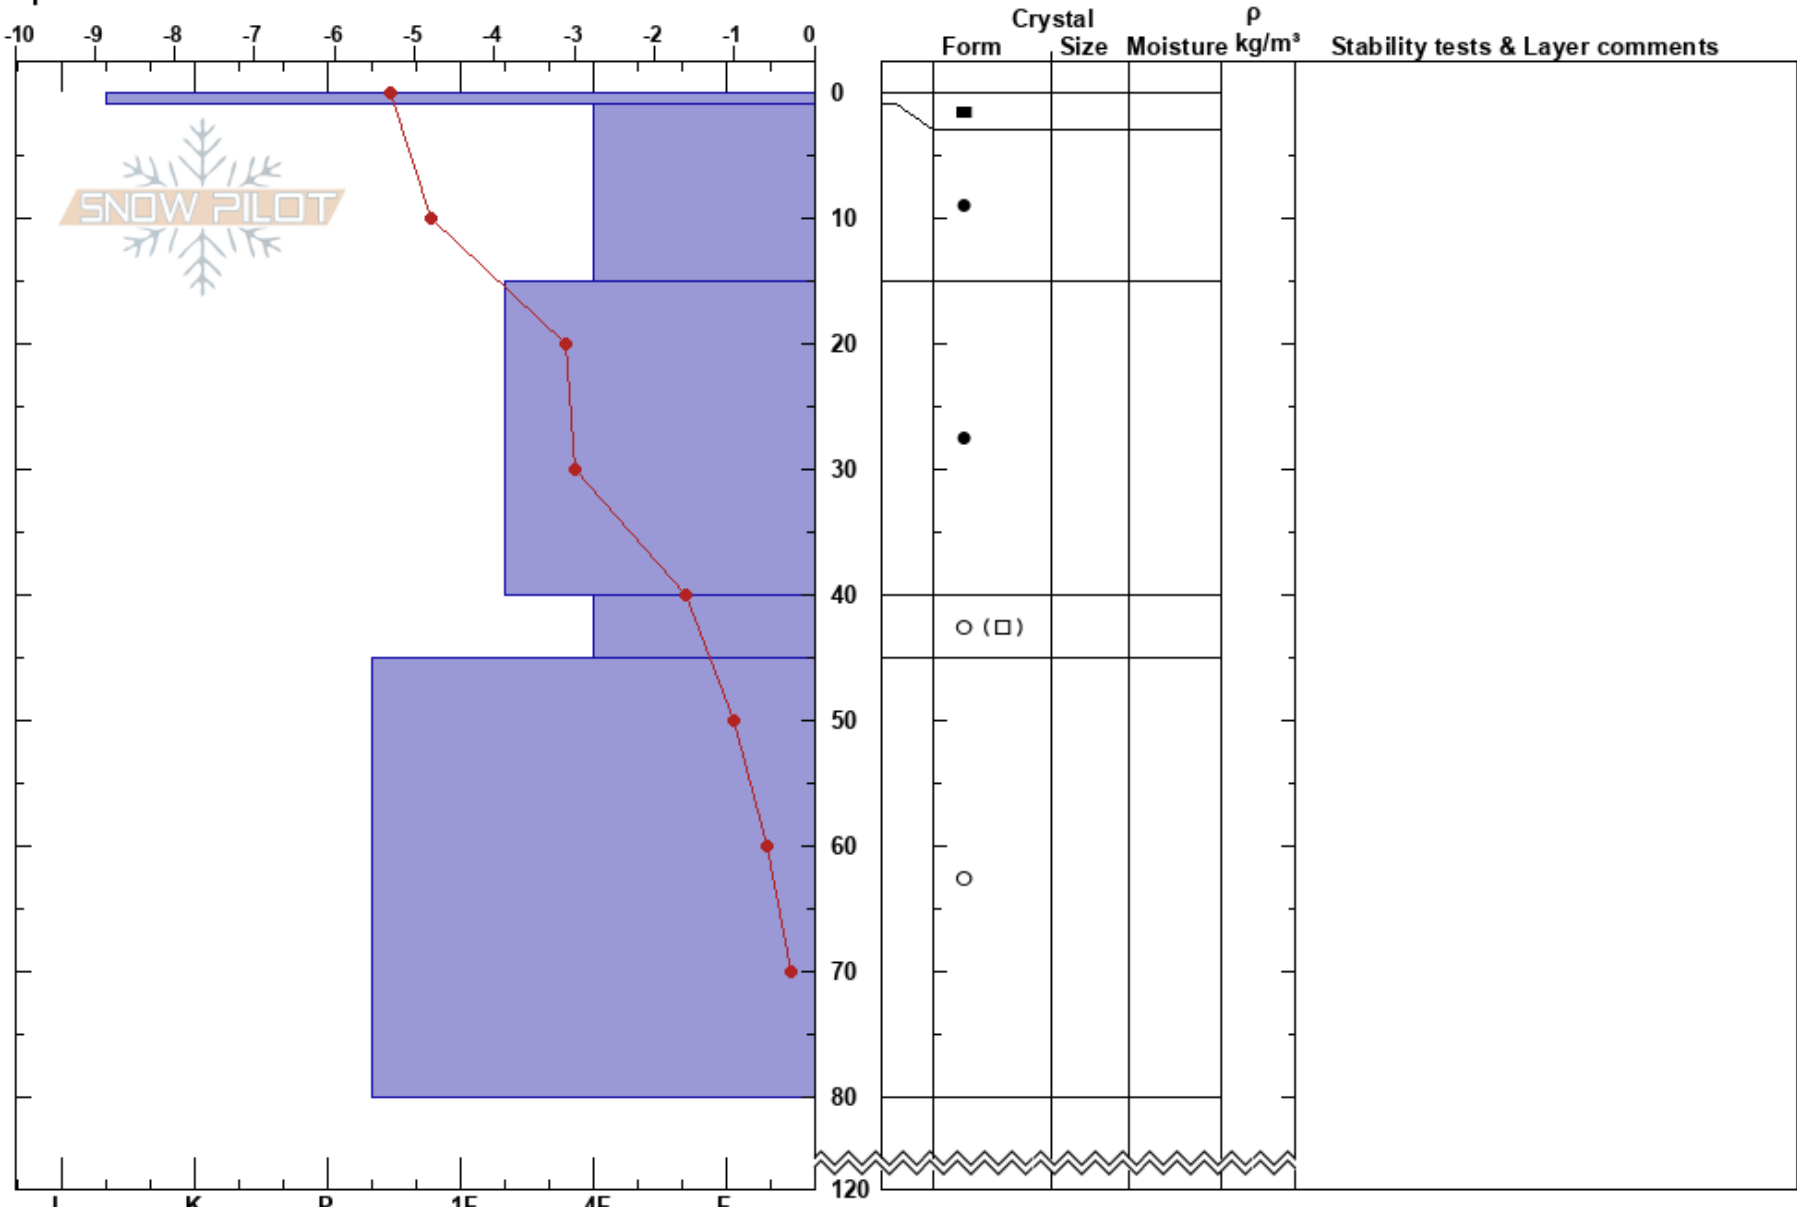

Rauset tregrense  
 Indre Fjordane  
 Norway  
 Elevation: 700 m  
 Aspect: NE  
 Specifics:

Lars-Ove Eikje  
 06/02/2018 - 11:30  
 Co-ord: 32V 345094E 6853799N  
 Slope Angle:  
 Wind Loading:

Stability:  
 Air Temperature: -4.4°C  
 Sky Cover:  
 Precipitation:  
 Wind:

HS: 120 Layer Notes:

Notes: