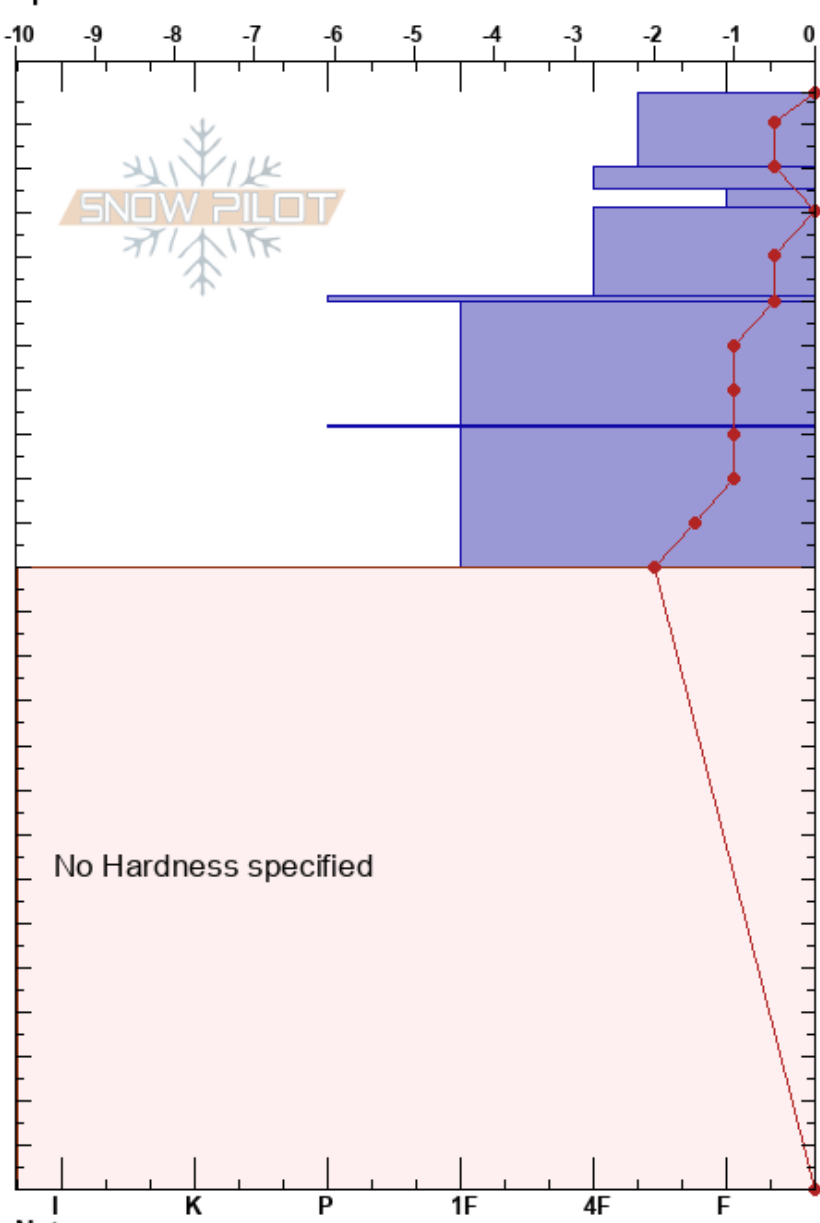

02\_05\_18Brushyfork  
 Bitterroot  
 MT  
 Elevation: 6322 ft  
 Aspect: 80°  
 Specifics:

Travis Craft  
 02/05/2018 - 11:00am  
 Co-ord: 46.63612N, -114.35870W  
 Slope Angle: 30°  
 Wind Loading:

Stability:  
 Air Temperature: -2°C  
 Sky Cover: OVC  
 Precipitation: S2  
 Wind: W Moderate

HS:247  
 PF: 60  
 201-200cm: Problematic layer

Height (cm)	Crystal		Moisture	$\rho$ kg/m <sup>3</sup>	Stability tests & Layer comments
	Form	Size			
247					
240	+ (F)				
230	⊕		S		← ECTN2 @236cm
220	* (Δ)	1	M		← ECTN11 @221cm
210	/ (●)		M		
200	■		M		← ECTN24 @201cm
190	●		M		
180					
170	■		M		← ECTN28 @171cm
160					
150	●		M		
140					
130					
120					
110					
100					
90					
80					
70					
60					
50					
40					
30					
20					
10					
0					