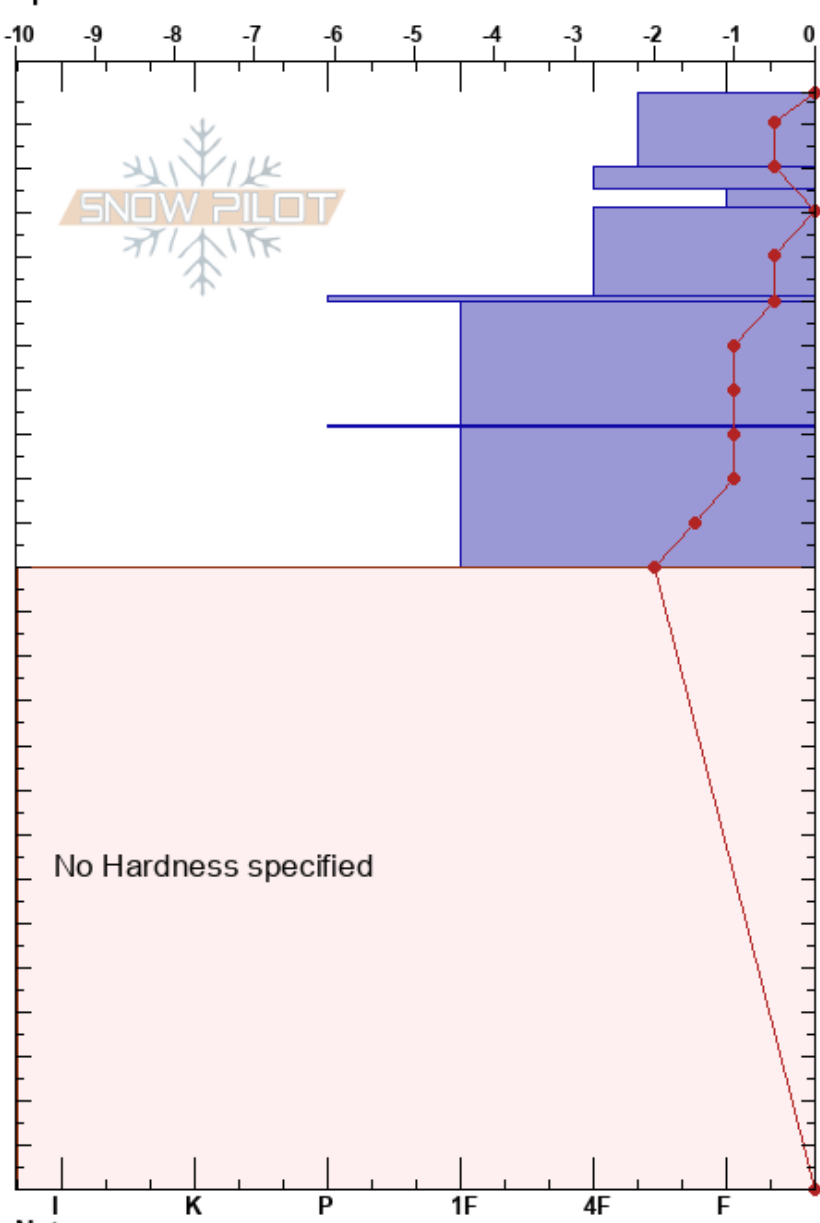

02_05_18Brushyfork
 Bitterroot
 MT
 Elevation: 6322 ft
 Aspect: 80°
 Specifics:

Travis Craft
 02/05/2018 - 11:00am
 Co-ord: 46.63612N, -114.35870W
 Slope Angle: 30°
 Wind Loading:

Stability:
 Air Temperature: -2°C
 Sky Cover: OVC
 Precipitation: S2
 Wind: W Moderate

HS:247
 PF: 60
 201-200cm: Problematic layer

Height (cm)	Crystal		ρ kg/m ³	Stability tests & Layer comments
	Form	Size		
247				
240	+ (F)			
230	⊕		S	← ECTN2 @236cm
220	* (Δ)	1	M	← ECTN11 @221cm
210	/ (●)		M	
200	■		M	← ECTN24 @201cm
190	●		M	
180				
170	■		M	← ECTN28 @171cm
160				
150	●		M	
140				
130				
120				
110				
100				
90				
80				
70				
60				
50				
40				
30				
20				
10				
0				