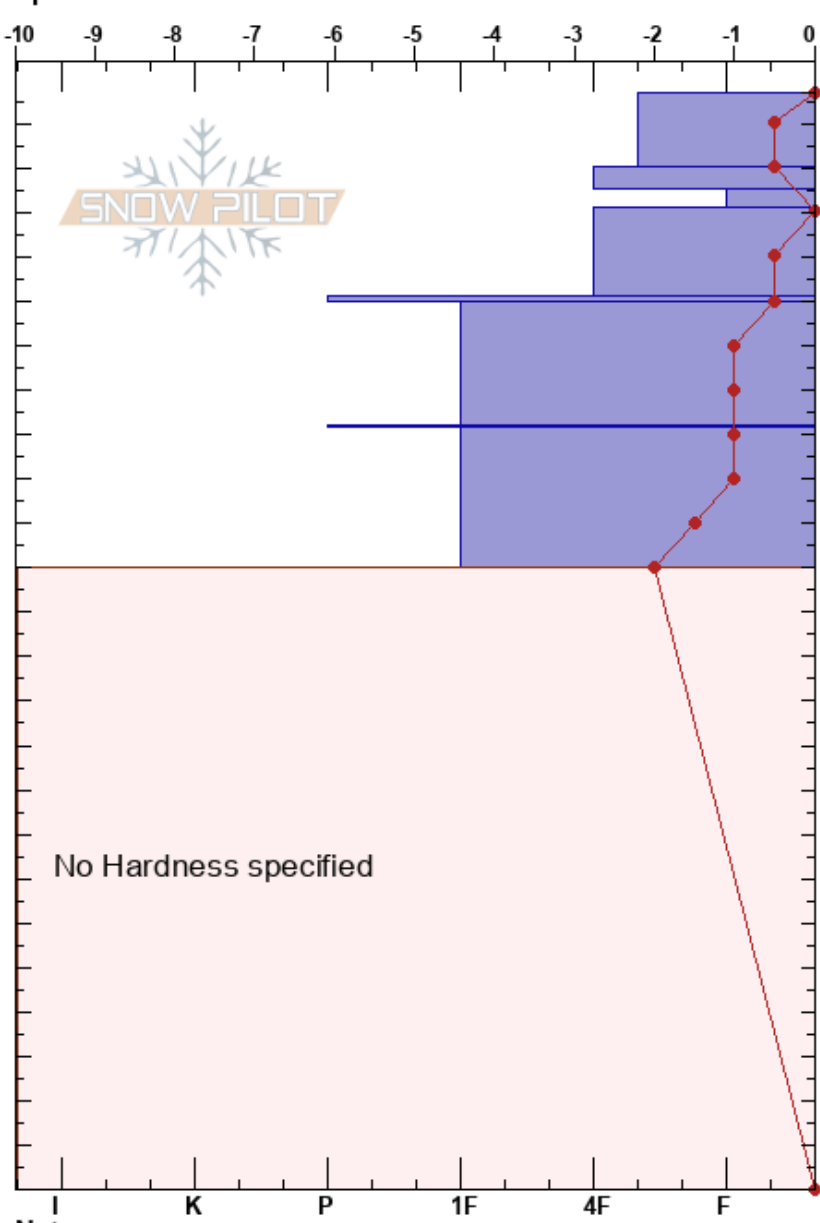

02_05_18Brushyfork
 Bitterroot
 MT
 Elevation: 6322 ft
 Aspect: 80°
 Specifics:

Travis Craft
 02/05/2018 - 11:00am
 Co-ord: 46.63612N, -114.35870W
 Slope Angle: 30°
 Wind Loading:

Stability:
 Air Temperature: -2°C
 Sky Cover: OVC
 Precipitation: S2
 Wind: W Moderate

HS:247
 PF: 60
 201-200cm: Problematic layer

Elevation (cm)	Crystal		ρ kg/m ³	Stability tests & Layer comments
	Form	Size		
247				
240	+ (F)			
230	⊕		S	← ECTN2 @236cm
220	* (Δ)	1	M	← ECTN11 @221cm
210	/ (●)		M	
200	■		M	← ECTN24 @201cm
190	●		M	
180				
170	■		M	← ECTN28 @171cm
160				
150	●		M	
140				
130				
120				
110				
100				
90				
80				
70				
60				
50				
40				
30				
20				
10				
0				