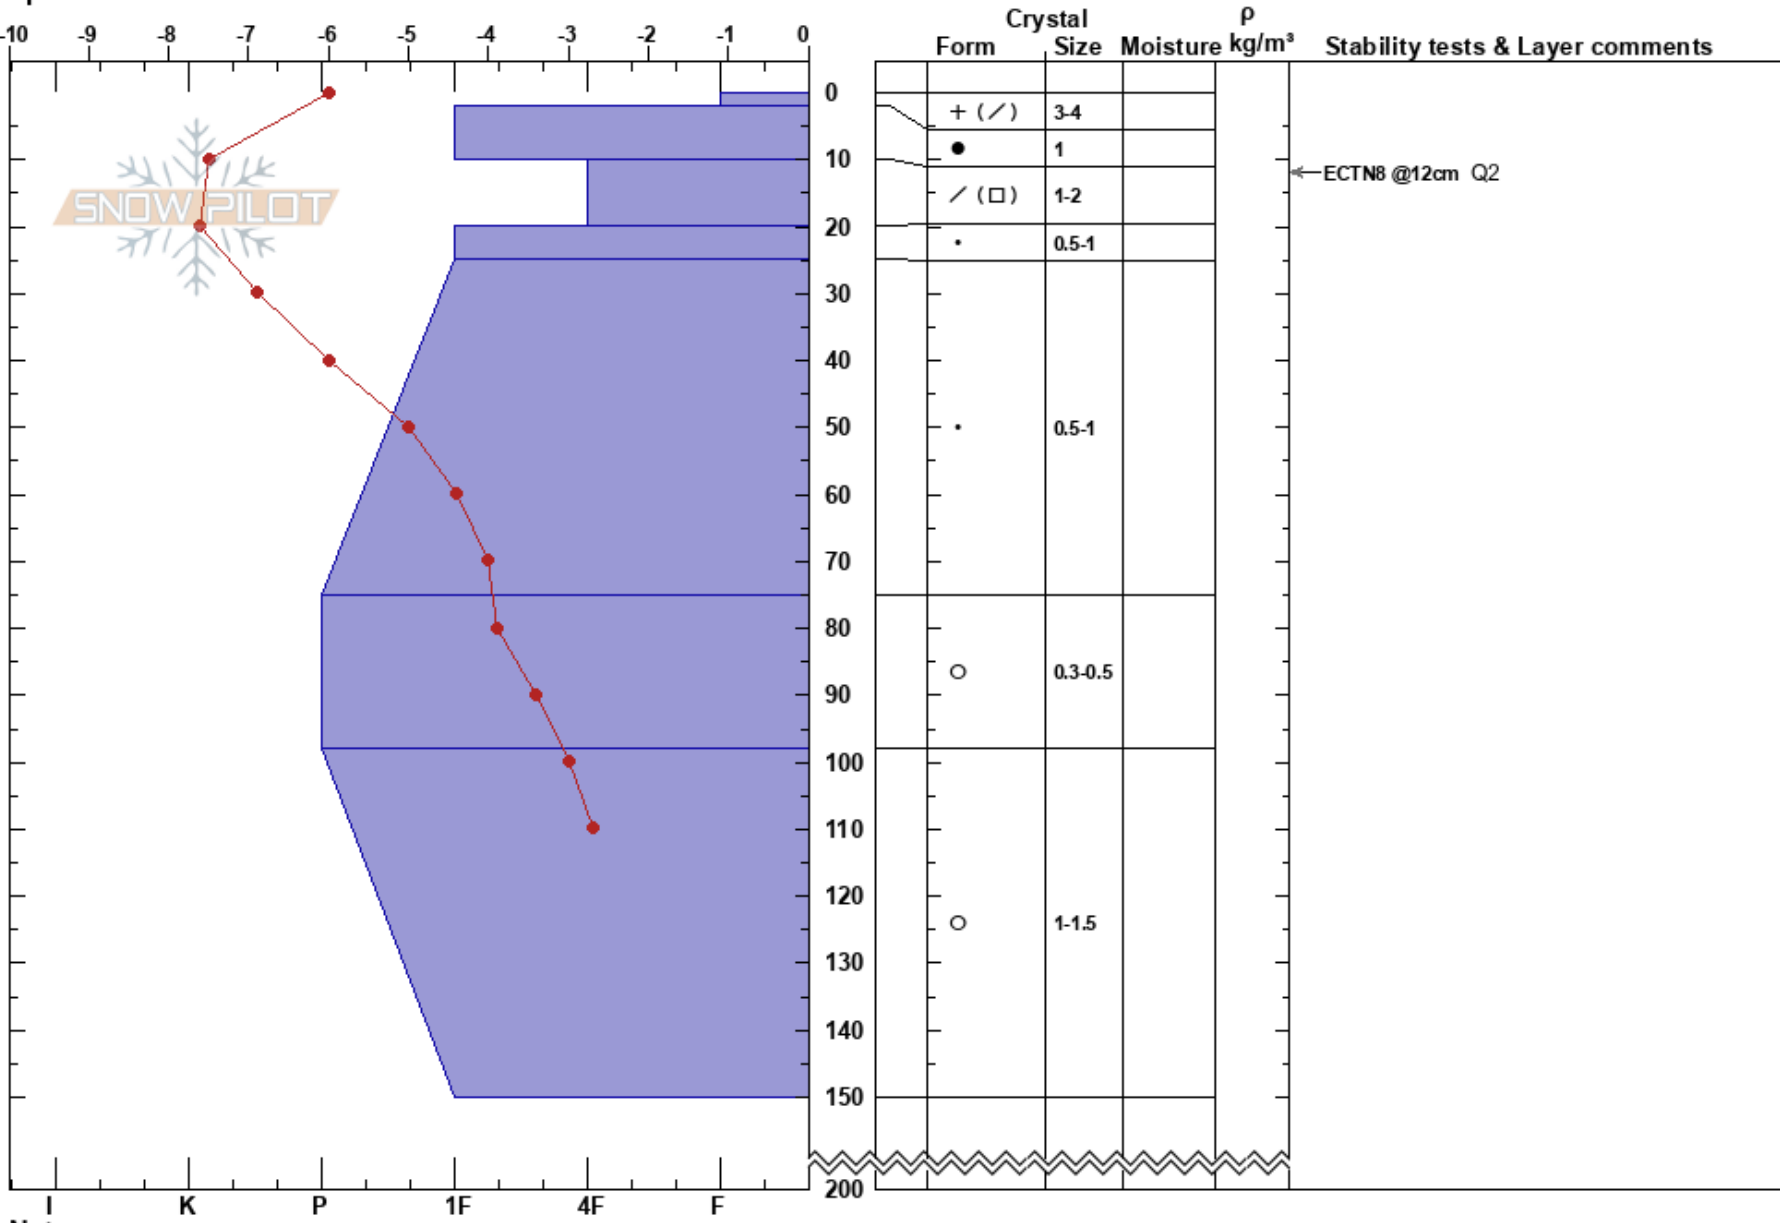

Steinheia høyfjell
 Indre Fjordane
 Norway
Elevation: 1350 m
Aspect: NW
Specifics:

Lars-Ove Eikje
 04/02/2018 - 13:30
Co-ord: 32V 375570E 6847976N
Slope Angle:
Wind Loading:

Stability: HS:200 **Layer Notes:**
Air Temperature: -5.3°C
Sky Cover:
Precipitation: S-1
Wind: SE