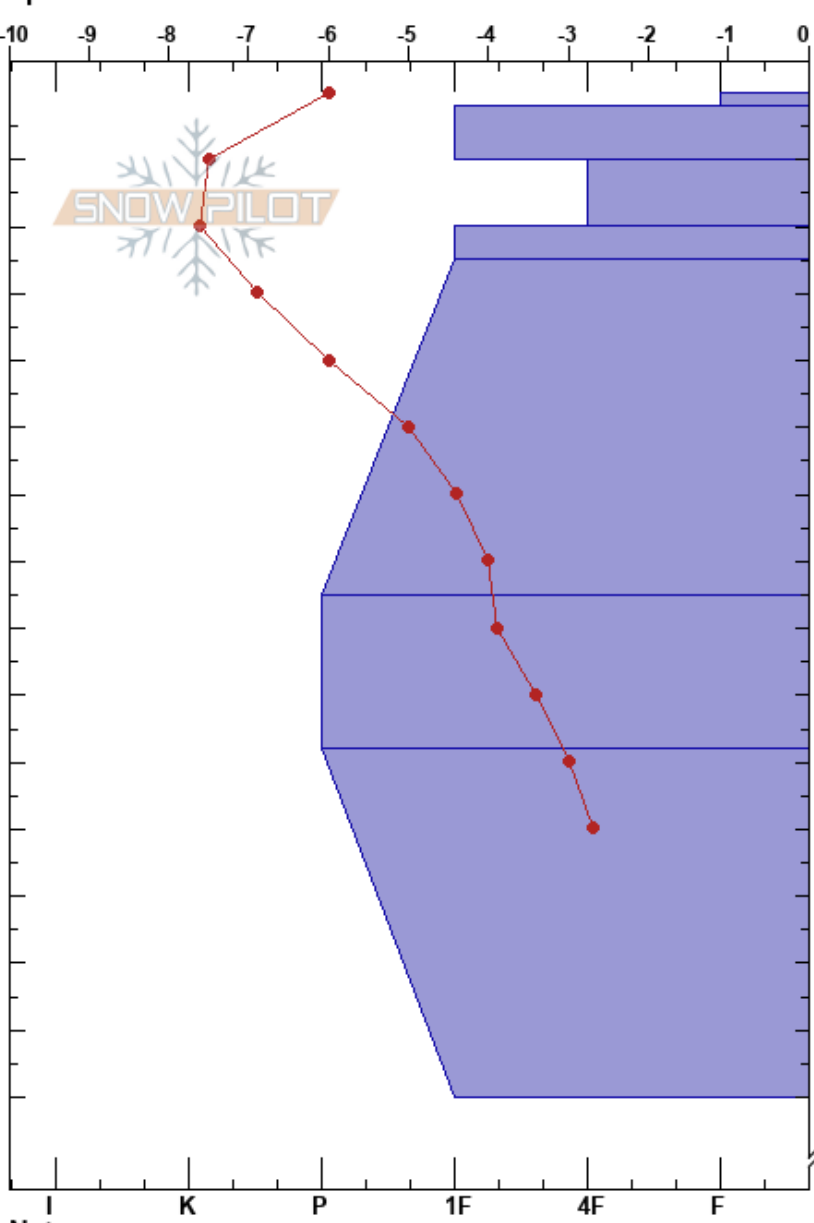

Steinheia høyfjell
 Indre Fjordane
 Norway
Elevation: 1350 m
Aspect: NW
Specifics:

Lars-Ove Eikje
 04/02/2018 - 13:30
Co-ord: 32V 375570E 6847976N
Slope Angle:
Wind Loading:

Stability: HS:200 **Layer Notes:**
Air Temperature: -5.3°C
Sky Cover:
Precipitation: S-1
Wind: SE

Form	Crystal Size	Moisture	ρ kg/m ³	Stability tests & Layer comments
+ (/)	3-4			
•	1			← ECTN8 @12cm Q2
/ (□)	1-2			
•	0.5-1			
•	0.5-1			
○	0.3-0.5			
○	1-1.5			

Notes: