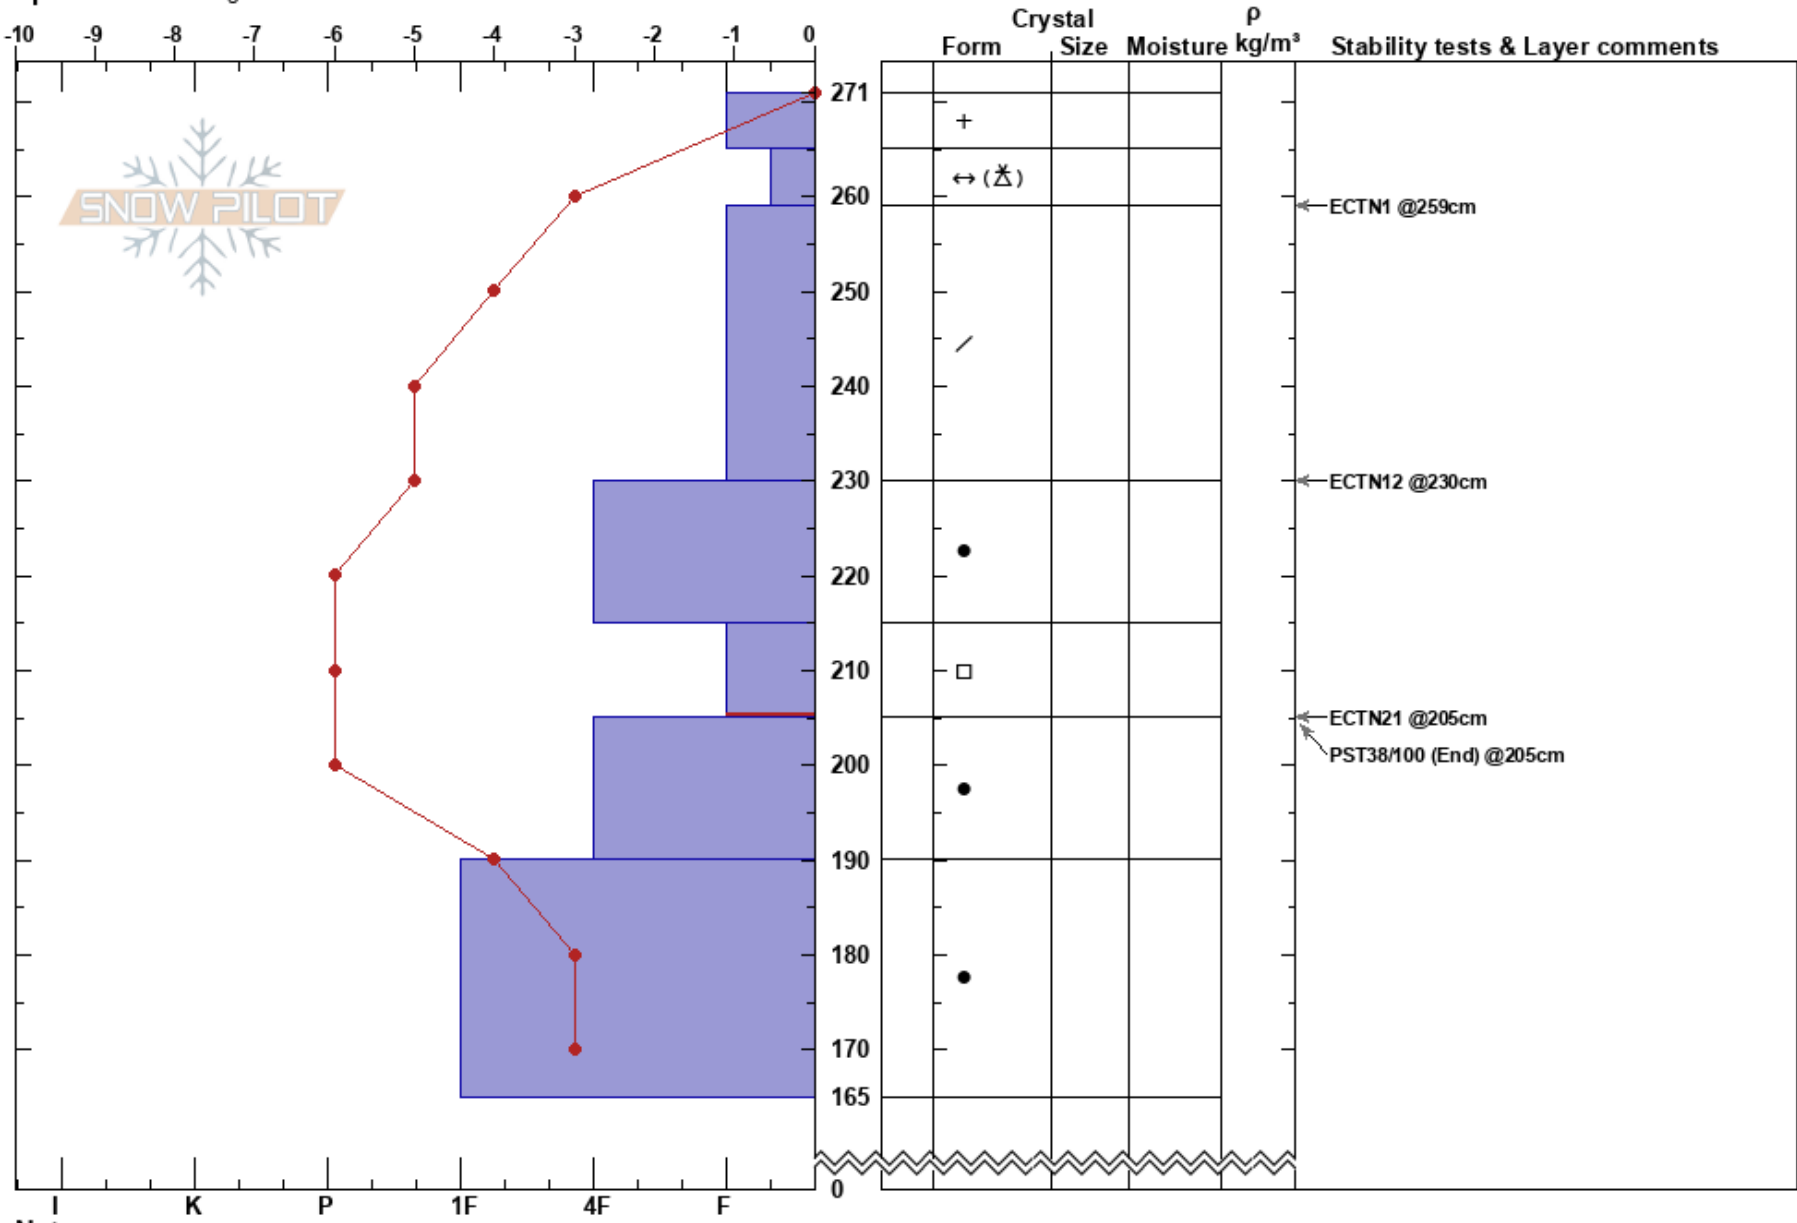

Seeley Lake
 Missions
 MT
 Elevation: 6300 ft
 Aspect: 44°
 Specifics: Cracking

Logan King
 02/02/2018 - 11:00am
 Co-ord: 47.23529N, -113.69481W
 Slope Angle: 22°
 Wind Loading: yes

Stability:
 Air Temperature: -0.5°C PF: 15 215-205cm: Problematic layer
 Sky Cover: OVC
 Precipitation: S1
 Wind: W Strong