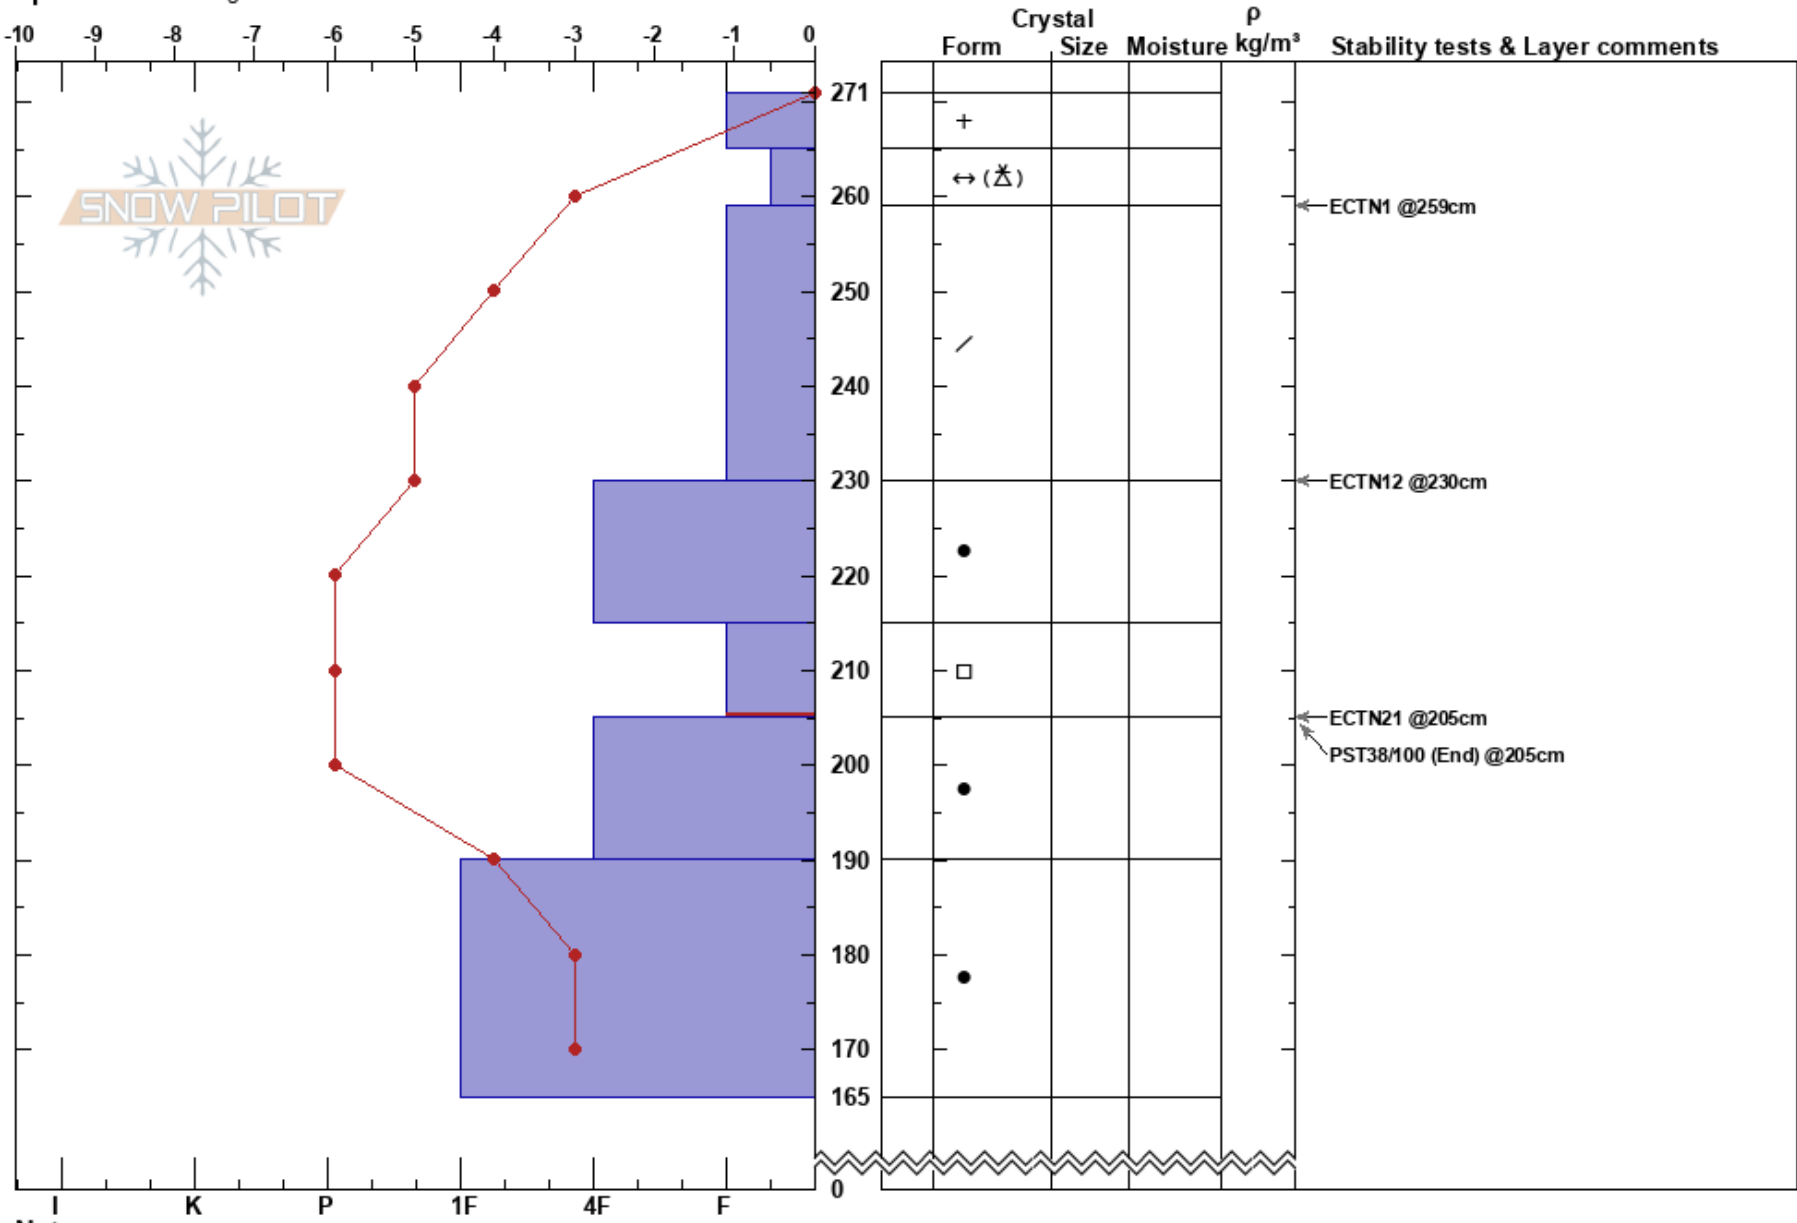

Seeley Lake  
 Missions  
 MT  
 Elevation: 6300 ft  
 Aspect: 44°  
 Specifics: Cracking

Logan King  
 02/02/2018 - 11:00am  
 Co-ord: 47.23529N, -113.69481W  
 Slope Angle: 22°  
 Wind Loading: yes

Stability:  
 Air Temperature: -0.5°C PF: 15 215-205cm: Problematic layer  
 Sky Cover: OVC  
 Precipitation: S1  
 Wind: W Strong