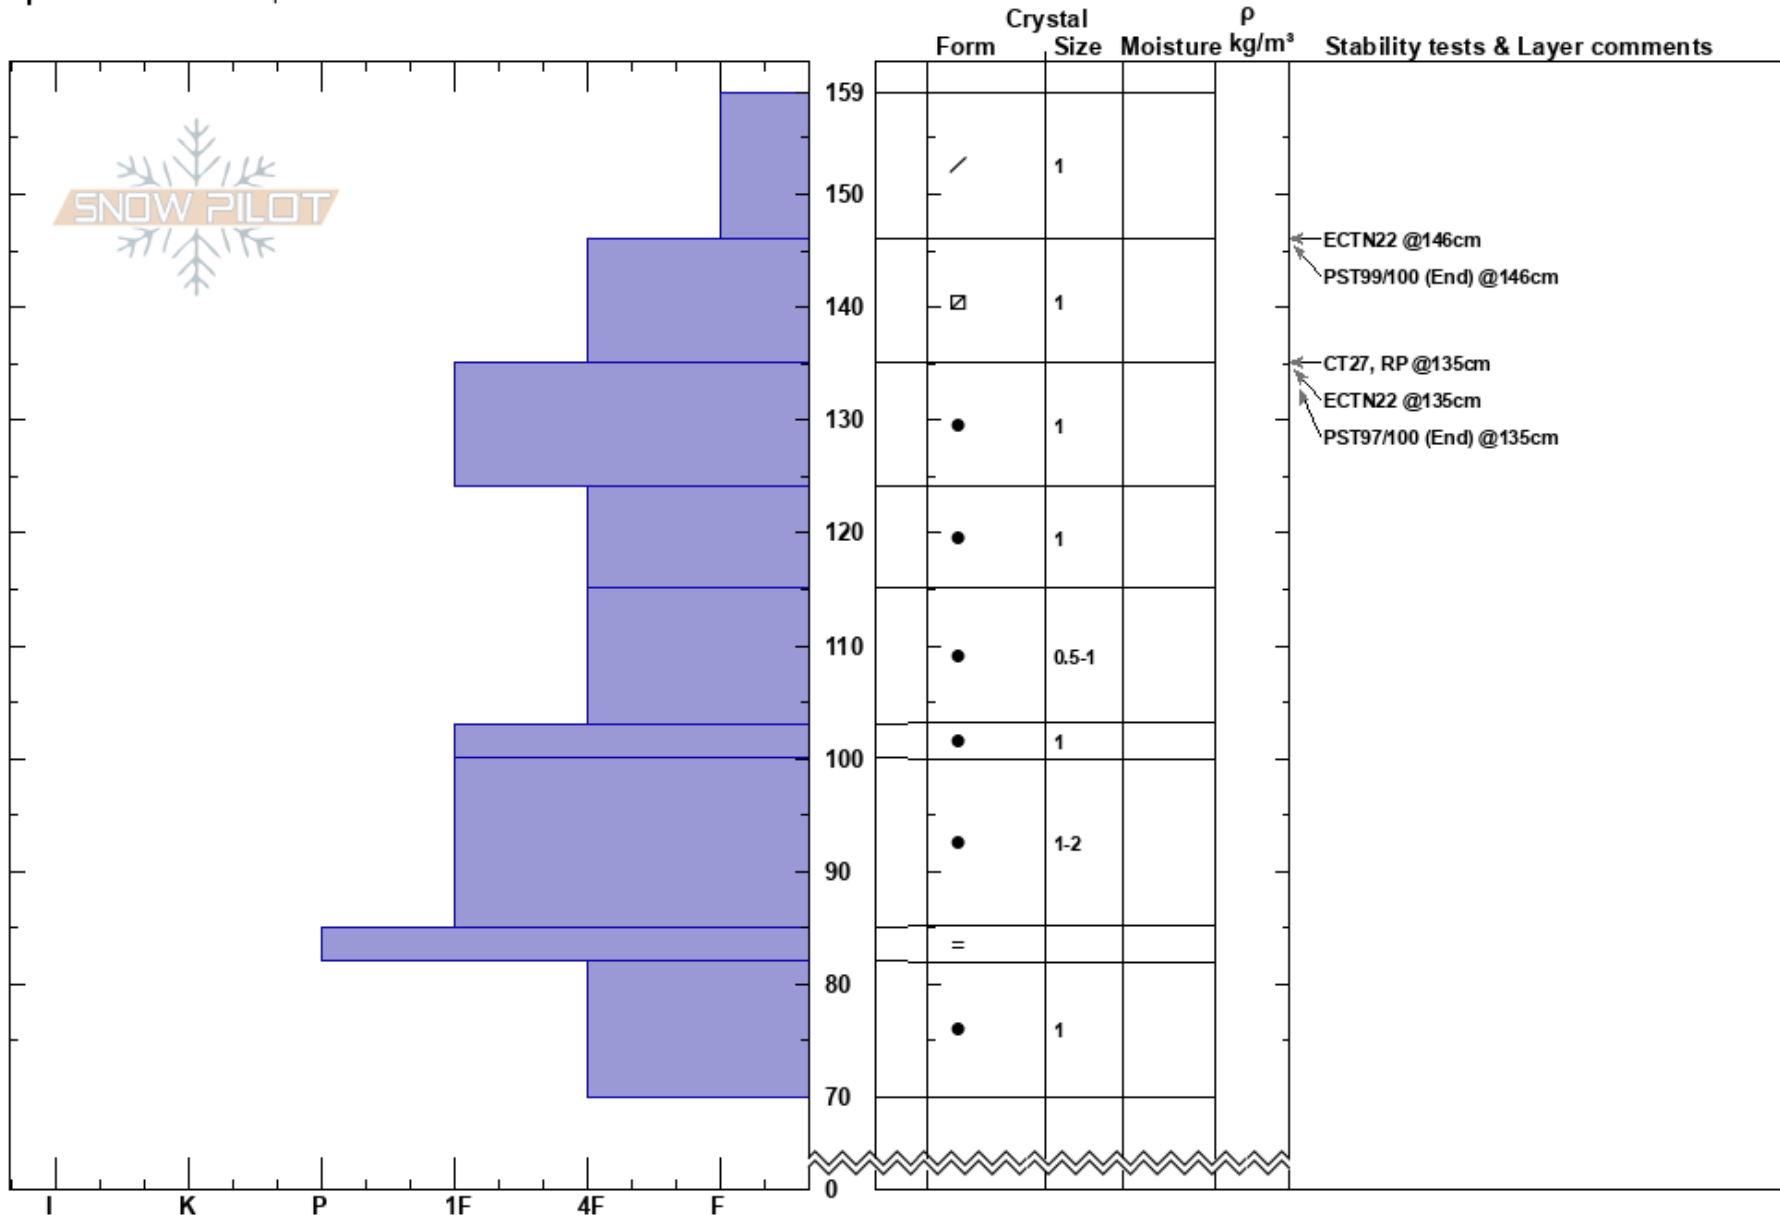

Slab Cliffs
 Carson Range
 NV
 Elevation: 9660 ft
 Aspect: 350°
 Specifics: We skied slope

Brandon Schwartz
 01/31/2018 - 11:10am
 Co-ord: 39.30057N, -119.95237W
 Slope Angle: 31°
 Wind Loading: no

Stability: Very Good
 Air Temperature:
 Sky Cover: SCT
 Precipitation: NO
 Wind: W Moderate

HS: 159
 PS: 10 146-135cm: Problematic layer

Notes: Pit dug in near treeline terrain.