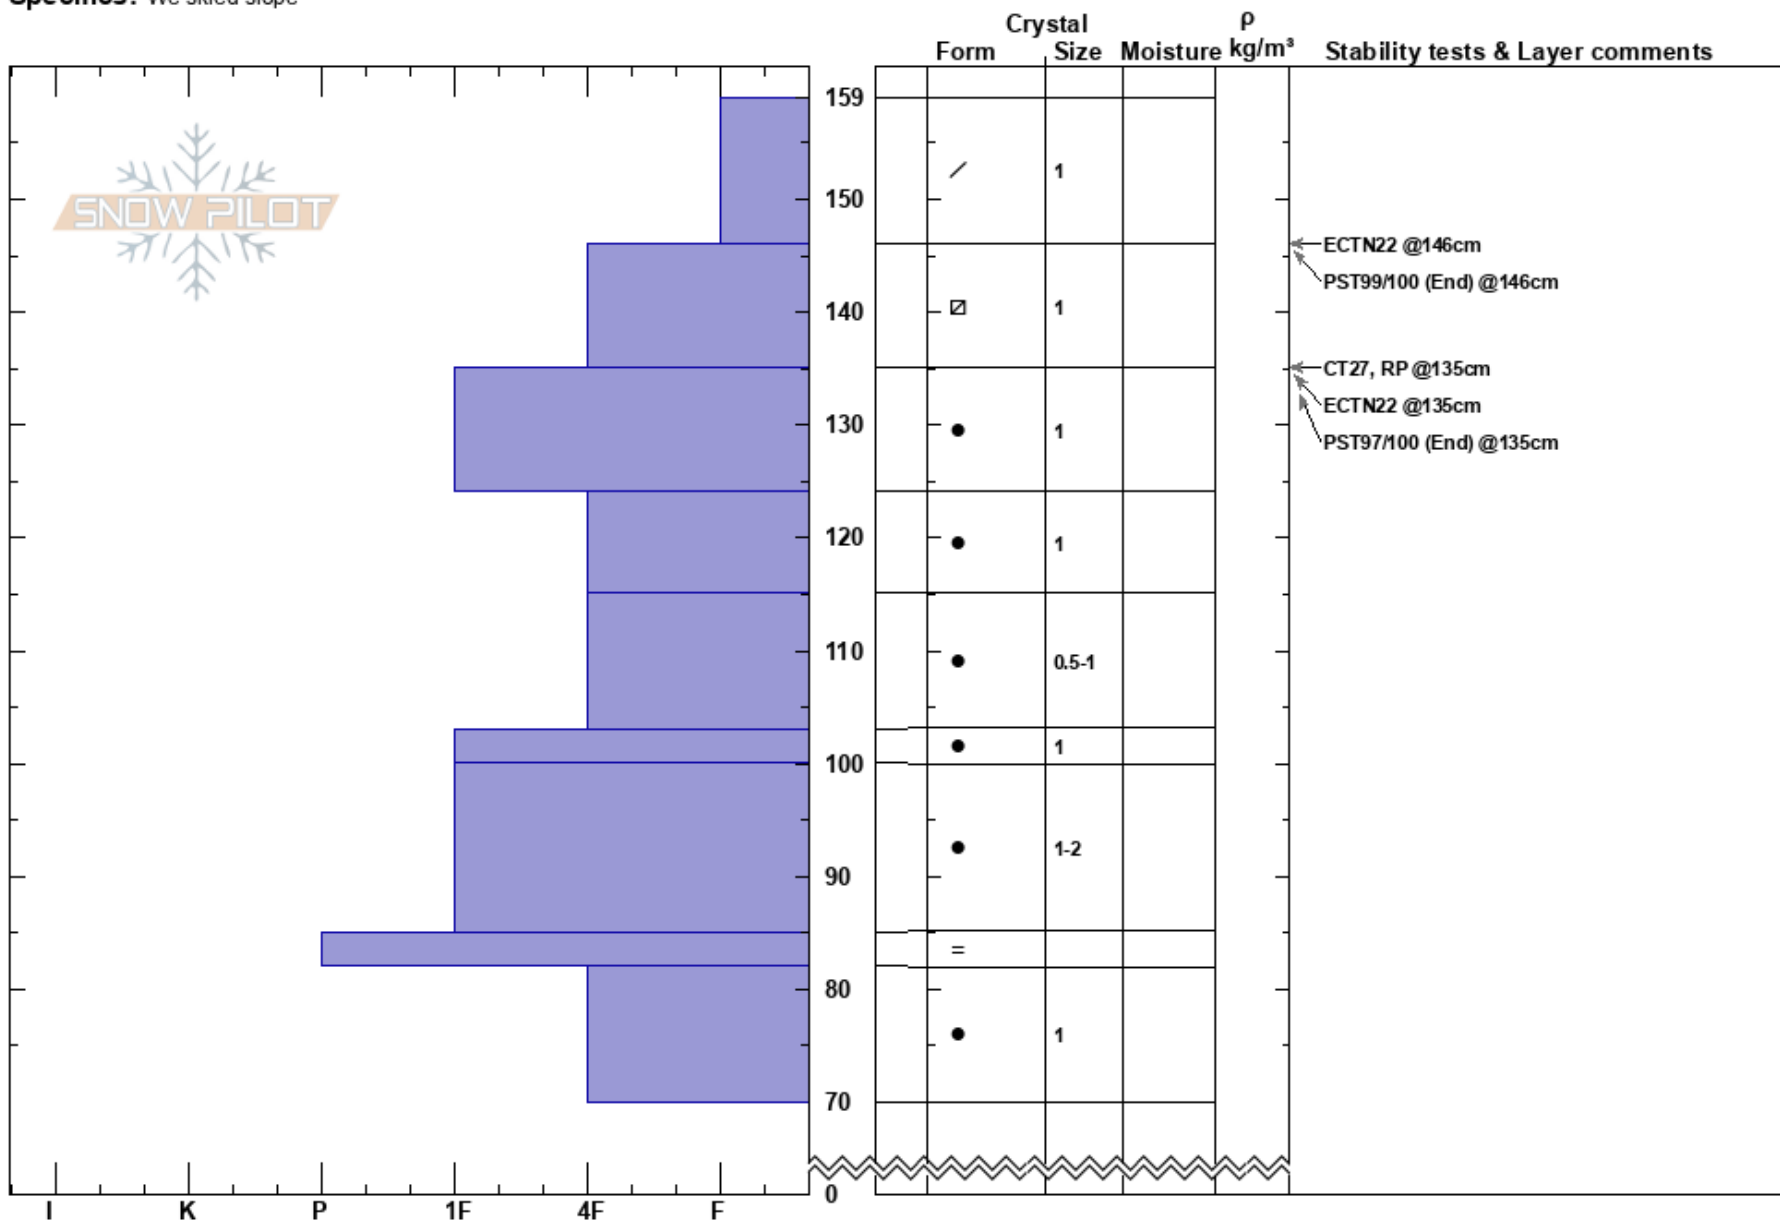

Slab Cliffs
 Carson Range
 NV
 Elevation: 9660 ft
 Aspect: 350°
 Specifics: We skied slope

Brandon Schwartz
 01/31/2018 - 11:10am
 Co-ord: 39.30057N, -119.95237W
 Slope Angle: 31°
 Wind Loading: no

Stability: Very Good
 Air Temperature:
 Sky Cover: SCT
 Precipitation: NO
 Wind: W Moderate

HS: 159
 PS: 10 146-135cm: Problematic layer

Notes: Pit dug in near treeline terrain.