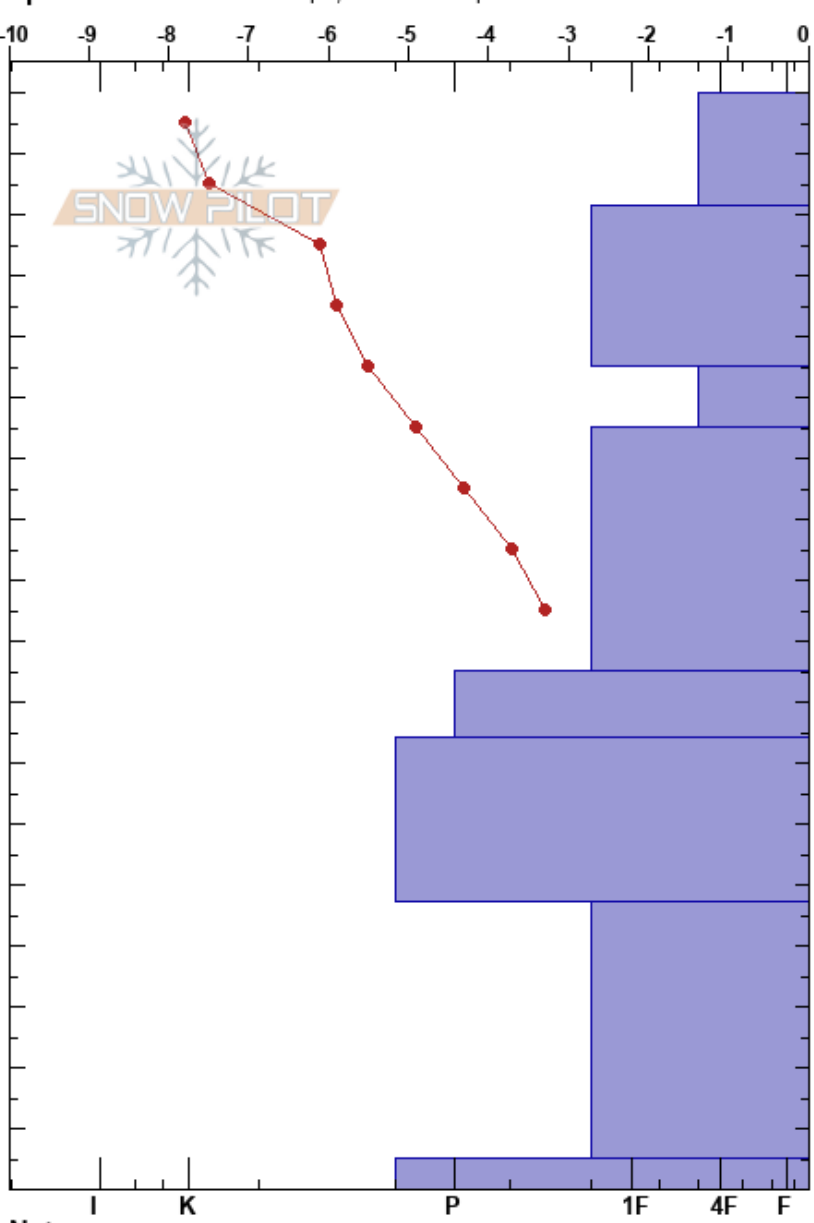

bradleys 1/26
 Bridger Range
 MT
Elevation: 2340 m
Aspect: NE
Specifics: Ski tracks on slope; We skied slope

Matthew Wood
 01/26/2018 - 2:00pm
Co-ord: 45.83213N, -110.92740W
Slope Angle: 30°
Wind Loading:

Stability: Good **HS:** 180 **Layer Notes:**
Air Temperature: -7.5°C **PF:** 40
Sky Cover: FEW
Precipitation: NO
Wind:

Form	Crystal		Moisture	ρ kg/m ³	Stability tests & Layer comments
	Size				
/	0.5		D	12.5	
/	0.5		D	23.6	
⊖	0.5		D	20	
⊖	1		D	22	
⊖	1		D	25.5	
□	1.5-2		D	28.5	
⊖	1.5		D	33.1	
□					