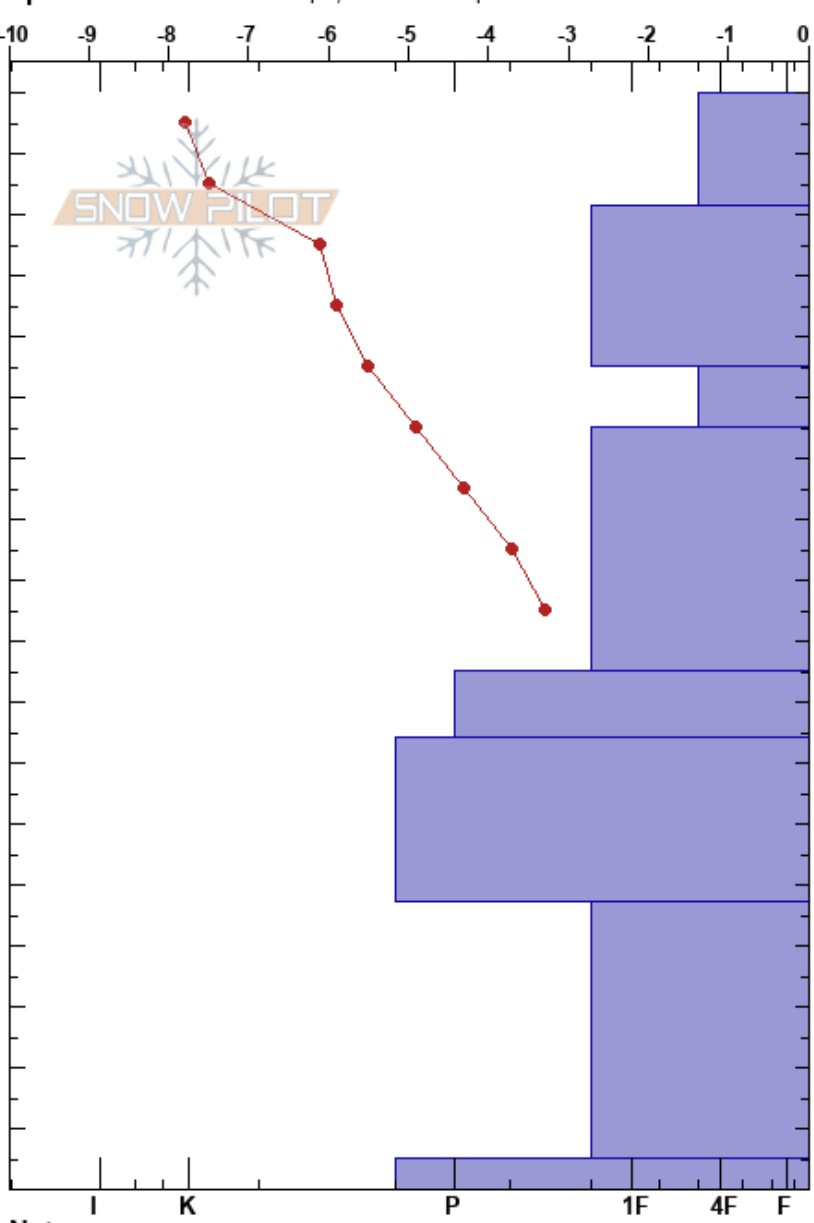

bradleys 1/26  
 Bridger Range  
 MT  
**Elevation:** 2340 m  
**Aspect:** NE  
**Specifics:** Ski tracks on slope; We skied slope

Matthew Wood  
 01/26/2018 - 2:00pm  
**Co-ord:** 45.83213N, -110.92740W  
**Slope Angle:** 30°  
**Wind Loading:**

**Stability:** Good **HS:** 180 **Layer Notes:**  
**Air Temperature:** -7.5°C **PF:** 40  
**Sky Cover:** FEW  
**Precipitation:** NO  
**Wind:**

Form	Crystal		Moisture	$\rho$ kg/m <sup>3</sup>	Stability tests & Layer comments
	Size				
/	0.5		D	12.5	
/	0.5		D	23.6	
⊖	0.5		D	20	
⊖	1		D	22	
⊖	1		D	25.5	
□	1.5-2		D	28.5	
⊖	1.5		D	33.1	
□					