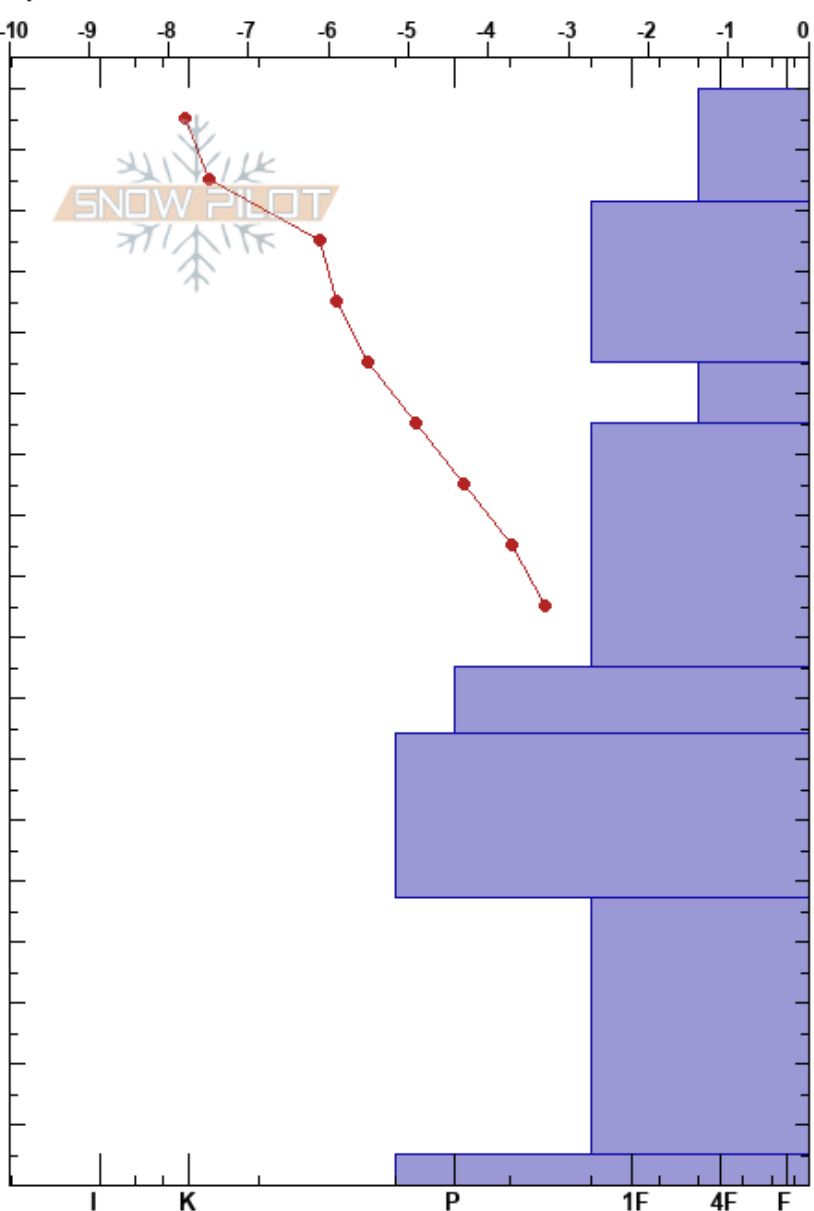

bradleys 1/26
 Bridger Range
 MT
 Elevation: 2340 m
 Aspect: NE

Matthew Wood
 01/26/2018 - 2:00pm
 Co-ord: 45.83213N, -110.92740W
 Slope Angle: 30°
 Wind Loading:

Stability: Good HS: 180 Layer Notes:
 Air Temperature: -7.5°C PF: 40
 Sky Cover: FEW
 Precipitation: NO
 Wind:

Specifics: Ski tracks on slope; We skied slope

| Form | Crystal | | Moisture | ρ kg/m ³ | Stability tests & Layer comments |
|------|---------|--|----------|-----------------------------|----------------------------------|
| | Size | | | | |
| / | 0.5 | | D | 12.5 | |
| / | 0.5 | | D | 23.6 | |
| ⊖ | 0.5 | | D | 20 | |
| ⊖ | 1 | | D | 22 | |
| ⊖ | 1 | | D | 25.5 | |
| □ | 1.5-2 | | D | 28.5 | |
| ⊖ | 1.5 | | D | 33.1 | |
| □ | | | | | |