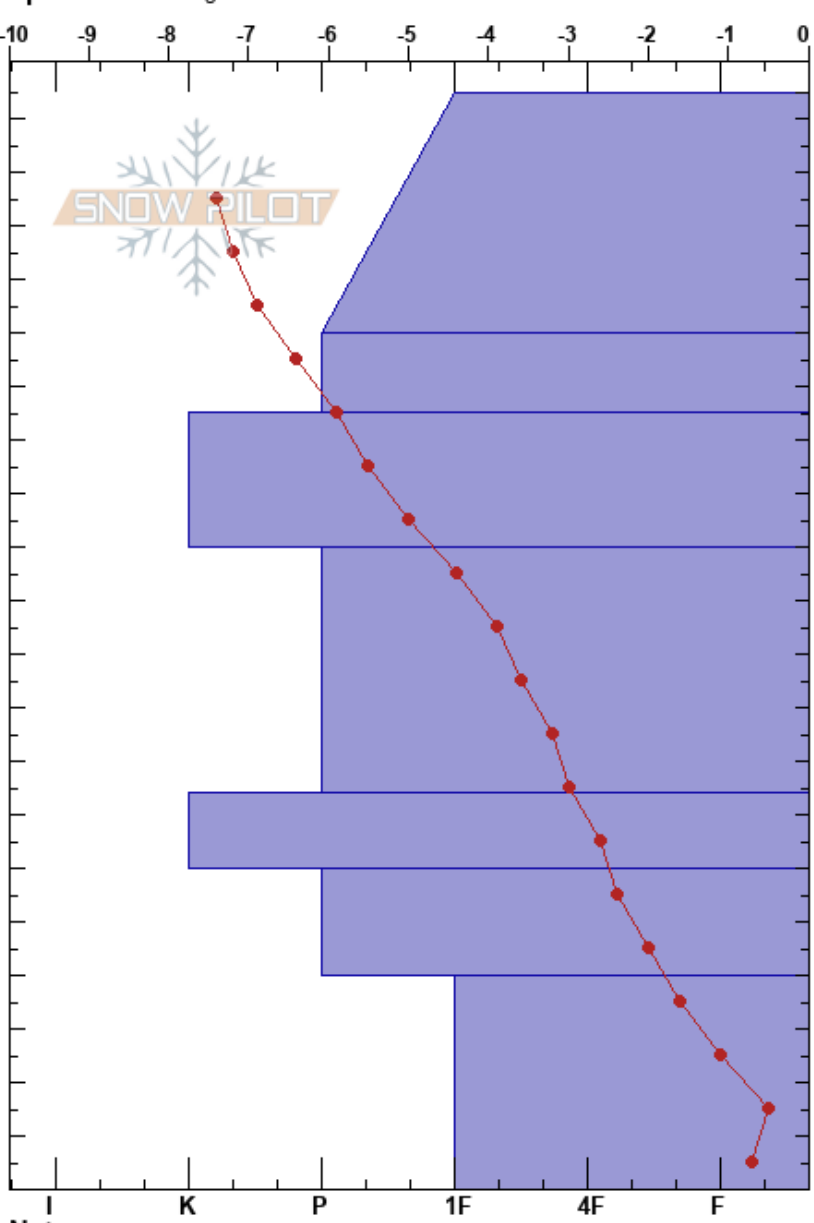

Liberty
 Madison Range-N
 MT
 Elevation: 10500 ft
 Aspect:
 Specifics: Pit dug in a Ski Area

Chris Welch
 01/29/2018 - 1:00pm
 Co-ord: 12T 464581W 5013565N
 Slope Angle:
 Wind Loading: no

Stability: HS:205
 Air Temperature: 120-74cm: Problematic layer
 Sky Cover: OVC
 Precipitation: NO
 Wind: SW Light Breeze

Form	Crystal		ρ kg/m ³	Stability tests & Layer comments
	Size	Moisture		
/ (●)	0.3			
●	0.3			
● (B)	0.5-1			
⊖	1			
■ (□)	0.5			
□	1			
□ (^)	2			

Notes:

CTN