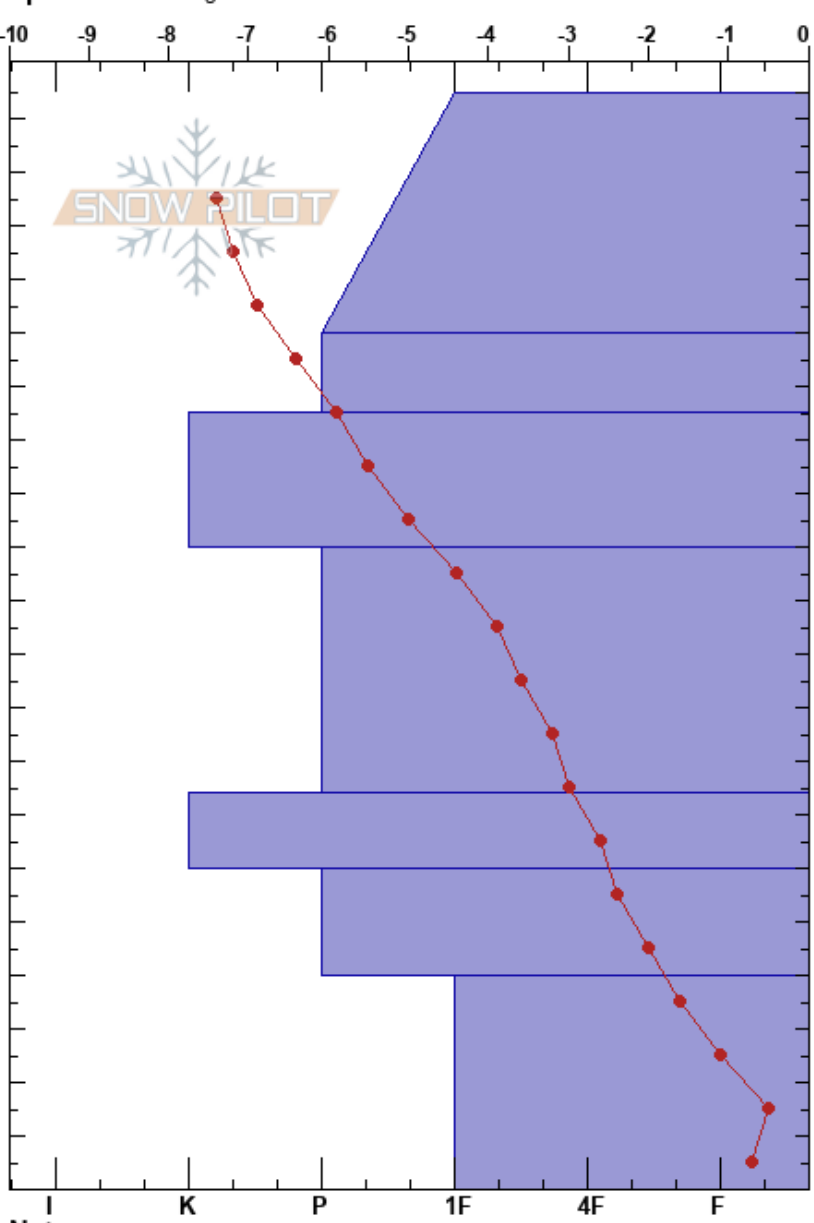

Liberty
 Madison Range-N
 MT
 Elevation: 10500 ft
 Aspect:
 Specifics: Pit dug in a Ski Area

Chris Welch
 01/29/2018 - 1:00pm
 Co-ord: 12T 464581W 5013565N
 Slope Angle:
 Wind Loading: no

Stability: HS:205
 Air Temperature: 120-74cm: Problematic layer
 Sky Cover: OVC
 Precipitation: NO
 Wind: SW Light Breeze

Form	Crystal		ρ kg/m ³	Stability tests & Layer comments
	Size	Moisture		
/ (●)	0.3			
●	0.3			
● (B)	0.5-1			
⊖	1			
■ (□)	0.5			
□	1			
□ (∧)	2			

Notes:

CTN