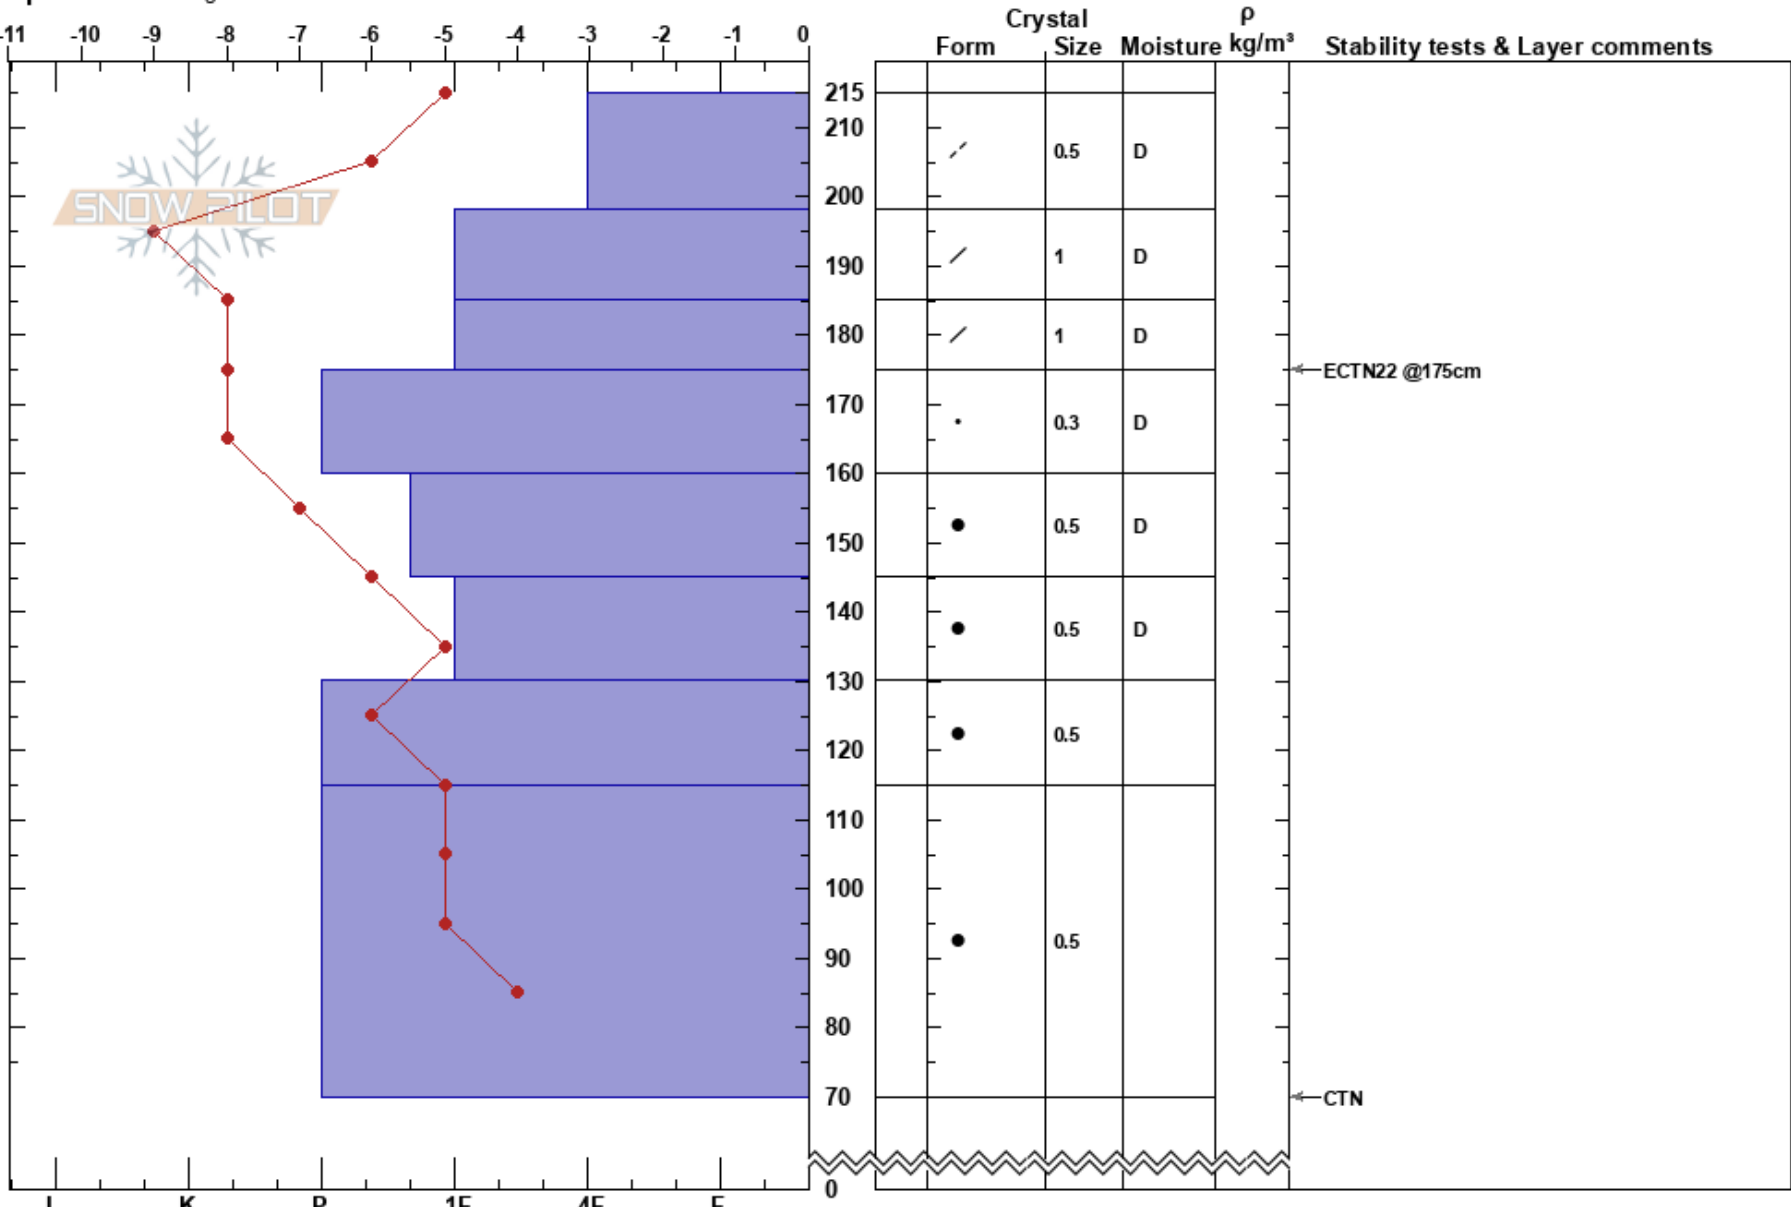

YC Eglise Rock
 Madison Range-S
 MT
 Elevation: 2833 m
 Aspect: E

JT Schmitt
 01/29/2018 - 12:00pm
 Co-ord: 45.20635N, -111.42613W
 Slope Angle: 26°
 Wind Loading: previous

Stability: **HS:215**
 Air Temperature: -1°C PF: 45
 Sky Cover: BKN
 Precipitation: NO
 Wind: SW Calm

Layer Notes:

Specifics: Pit dug in a Ski Area

Notes: Pit dug by JT Schmitt and Neil Davies