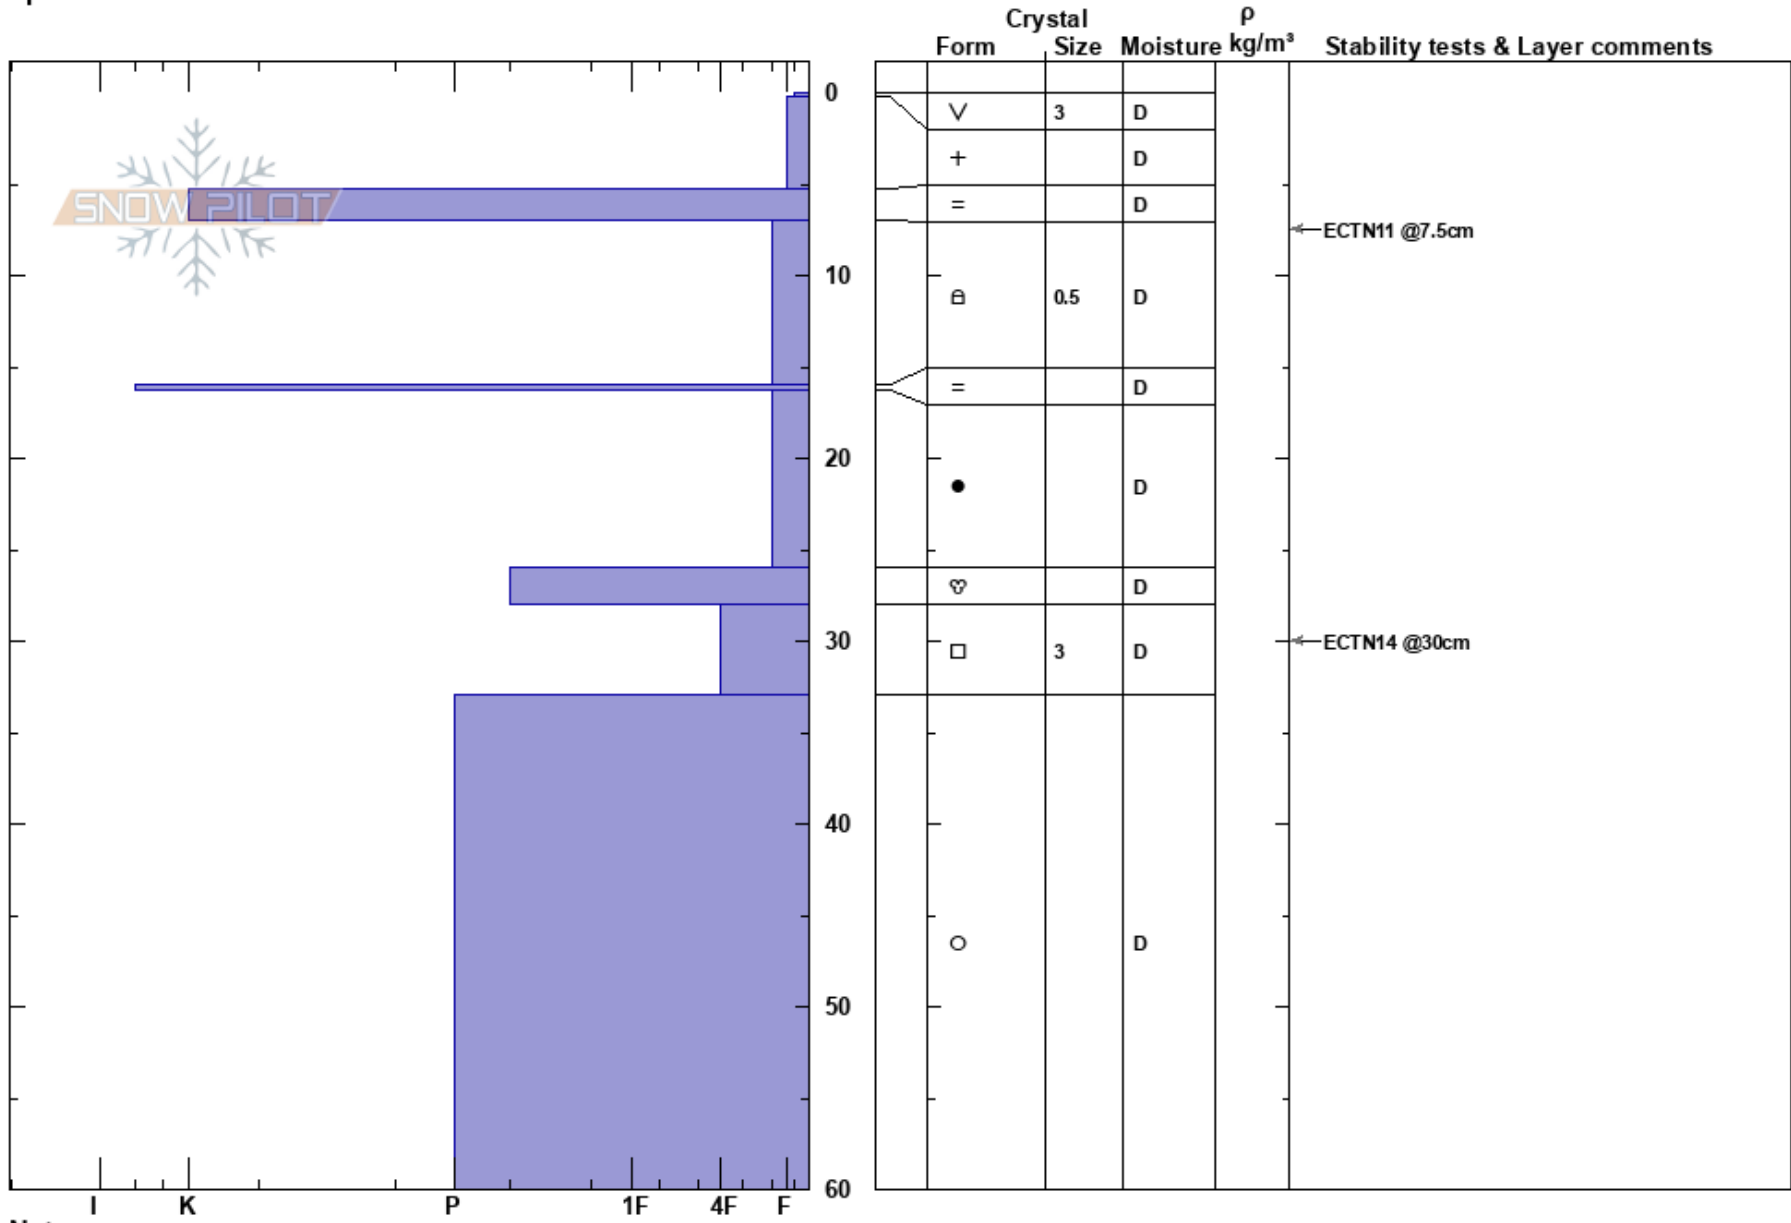

Verdens ende 450
 Lyngen Alps
 Norway
 Elevation: 450 m
 Aspect: 120°
 Specifics:

Patrik Jonsson
 30/01/2018 - 11:00
 Co-ord: 69.58807N, 20.22330E
 Slope Angle: 10°
 Wind Loading:

Stability: HS:60
 Air Temperature: -5°C
 Sky Cover: CLR
 Precipitation: NO
 Wind: S Light Breeze
 Layer Notes: