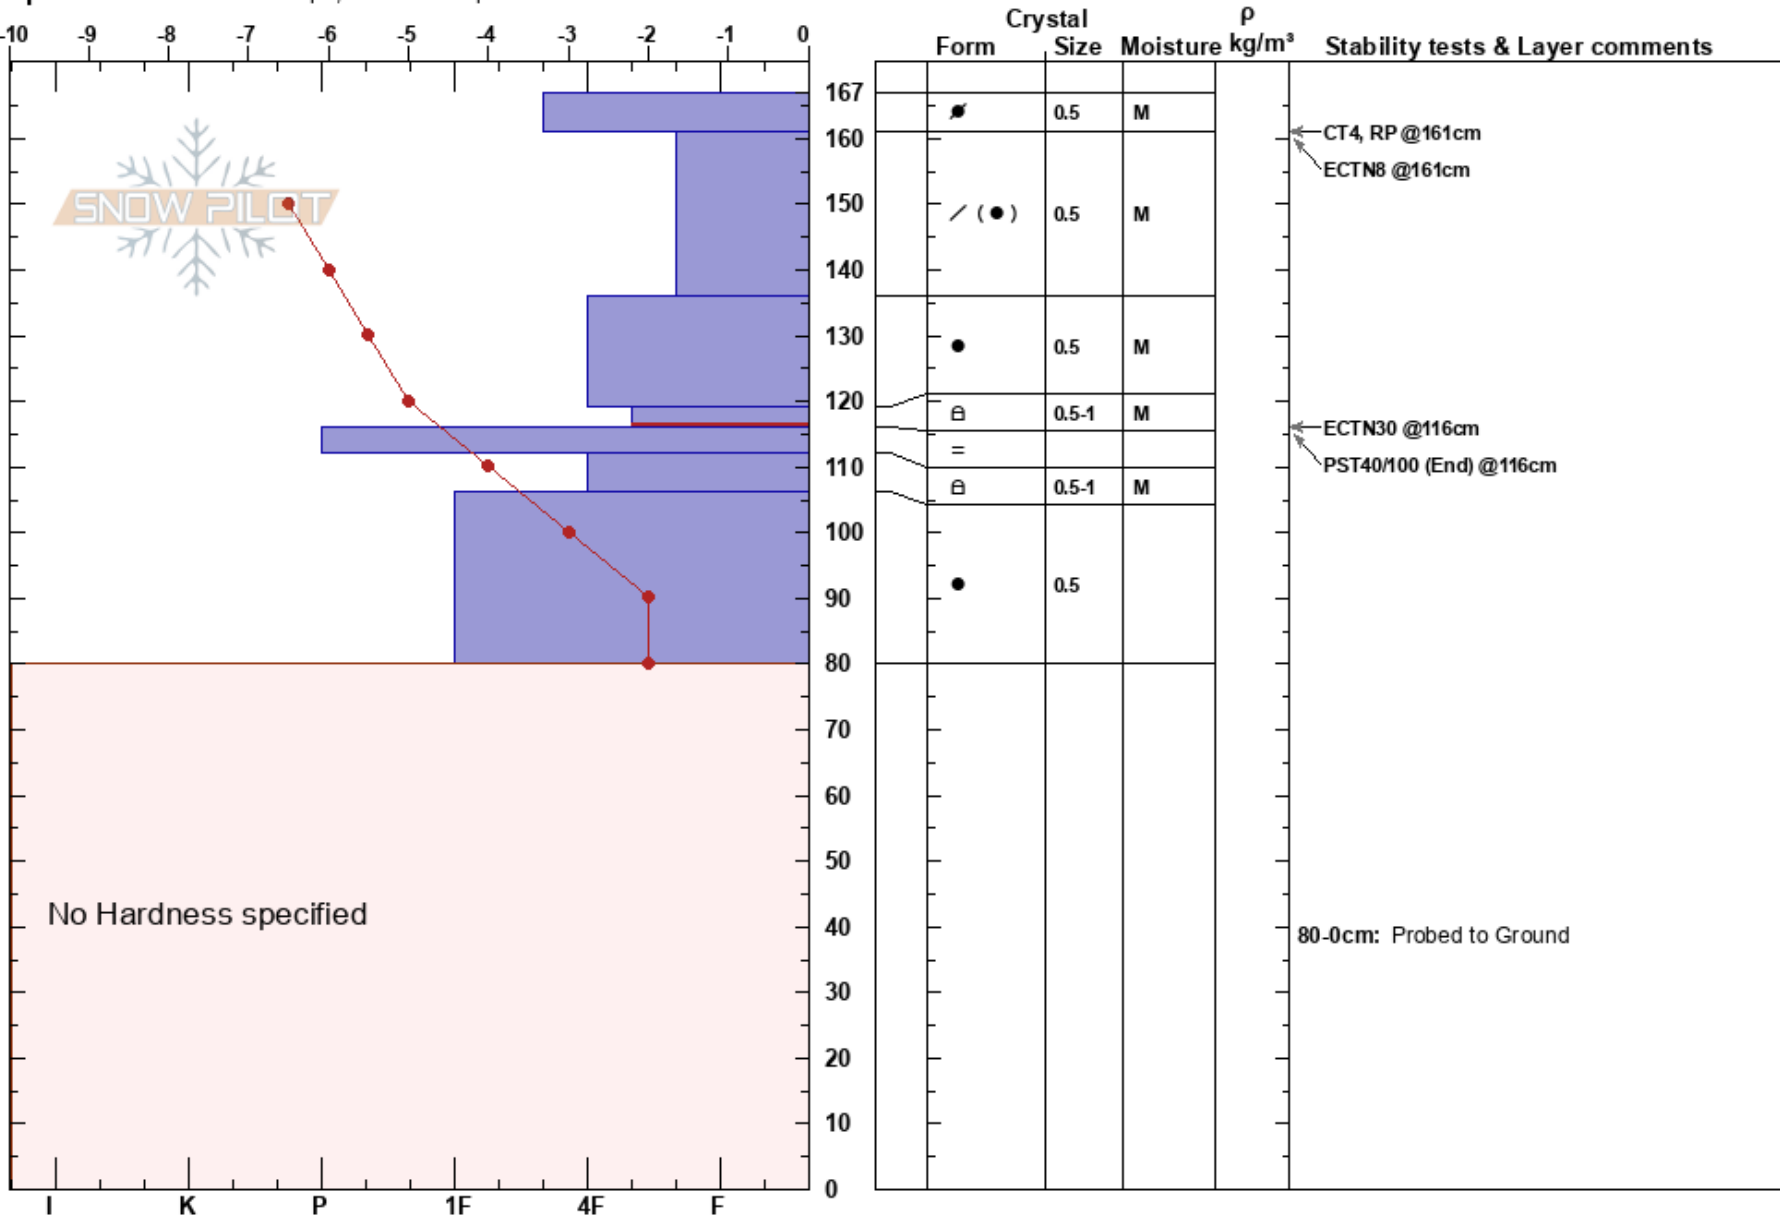

Ophir Peak
 Carson Range
 NV
Elevation: 9180 ft
Aspect: 356°
Specifics: Ski tracks on slope; We skied slope

Steve Reynaud
 01/29/2018 - 11:45am
Co-ord: 39.29179N, -119.89781W
Slope Angle: 20°
Wind Loading: no

Stability: Good
Air Temperature: 6°C
Sky Cover: OVC
Precipitation: NO
Wind: SW Light Breeze

HS: 167
Layer Notes:
 119-116cm: Problematic layer
 80-0cm: Probed to Ground

Notes: Surface roller ball activity occurring in below treeline terrain at 9000' and below.