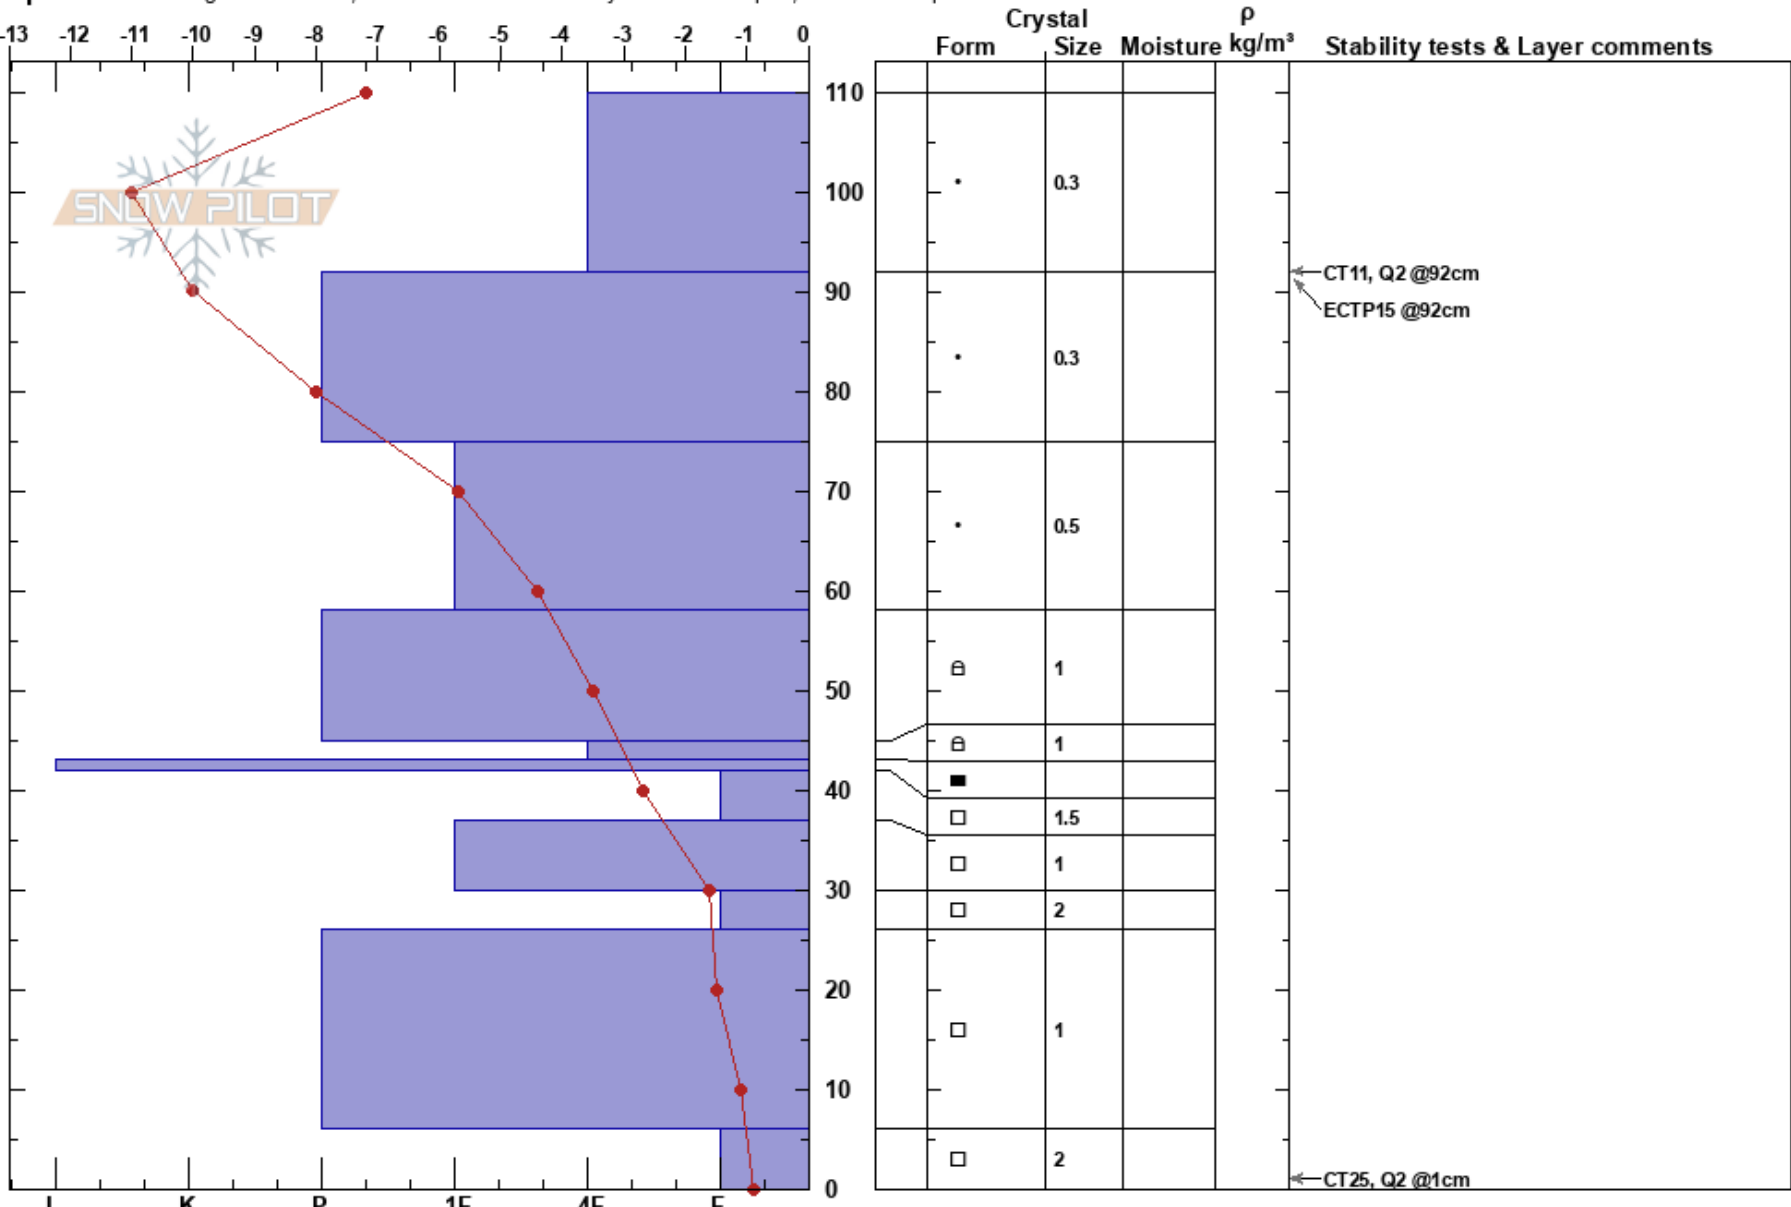

vuarnet  
 Madison Range-N  
 MT  
 Elevation: 9300 ft  
 Aspect: 90°

yunce ueland  
 01/01/2018 - 12:15pm  
 Co-ord: 45.27098N, -111.44862W  
 Slope Angle: 39°  
 Wind Loading: yes

Stability:  
 Air Temperature: -8.8°C PS: 10 42-37cm: Problematic layer  
 Sky Cover: CLR  
 Precipitation: NO  
 Wind: SW Light Breeze

Specifics: Pit dug in a Ski Area; Recent avalanche activity on similar slopes; We skied slope

Notes: This pit was dug in Vuarnet 20 feet to the right of the Wave crown. 45 feet below the cornice. CPST full propagation Q! at 32.