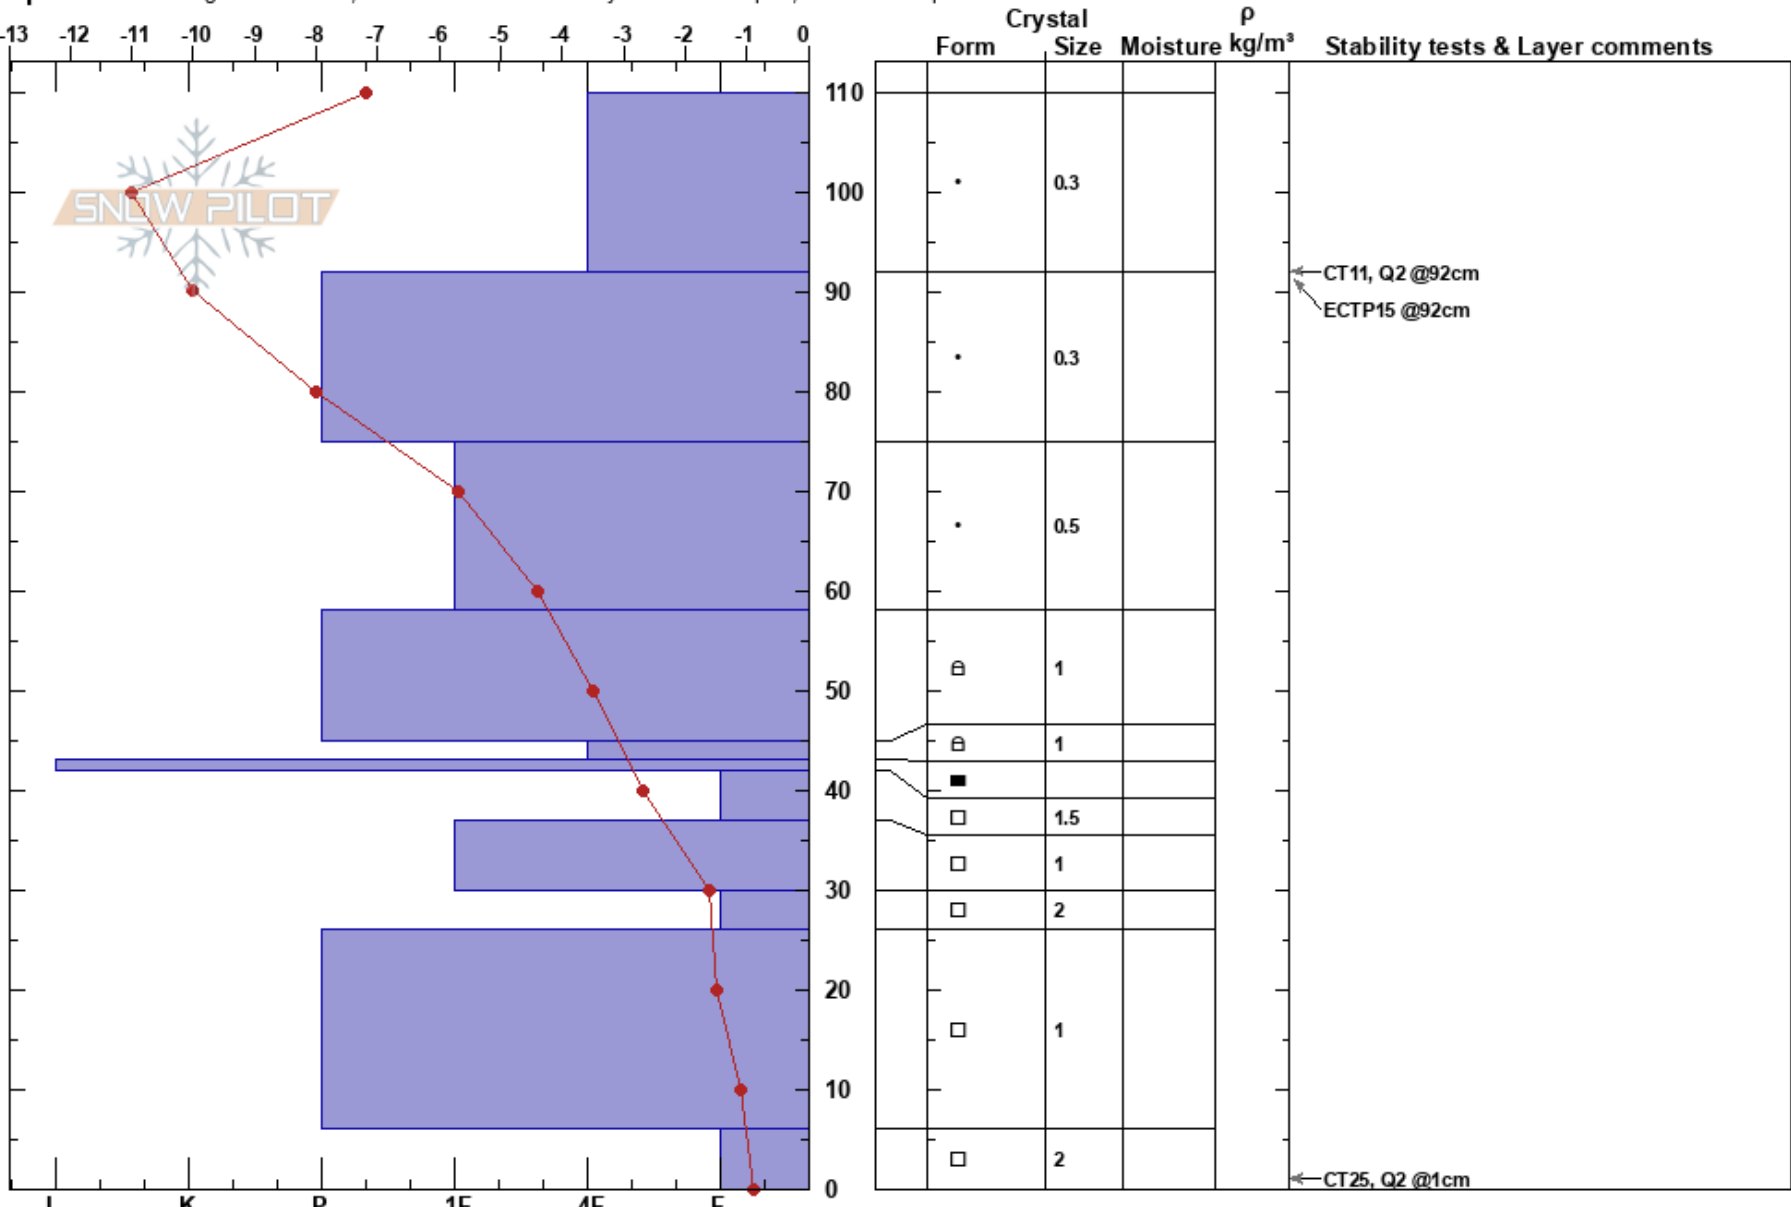

vuarnet
 Madison Range-N
 MT
 Elevation: 9300 ft
 Aspect: 90°

yunce ueland
 01/01/2018 - 12:15pm
 Co-ord: 45.27098N, -111.44862W
 Slope Angle: 39°
 Wind Loading: yes

Stability:
 Air Temperature: -8.8°C
 Sky Cover: CLR
 Precipitation: NO
 Wind: SW Light Breeze

HS: 110 PS: 10 42-37cm: Problematic layer

Specifics: Pit dug in a Ski Area; Recent avalanche activity on similar slopes; We skied slope

Notes: This pit was dug in Vuarnet 20 feet to the right of the Wave crown. 45 feet below the cornice. CPST full propagation Q! at 32.