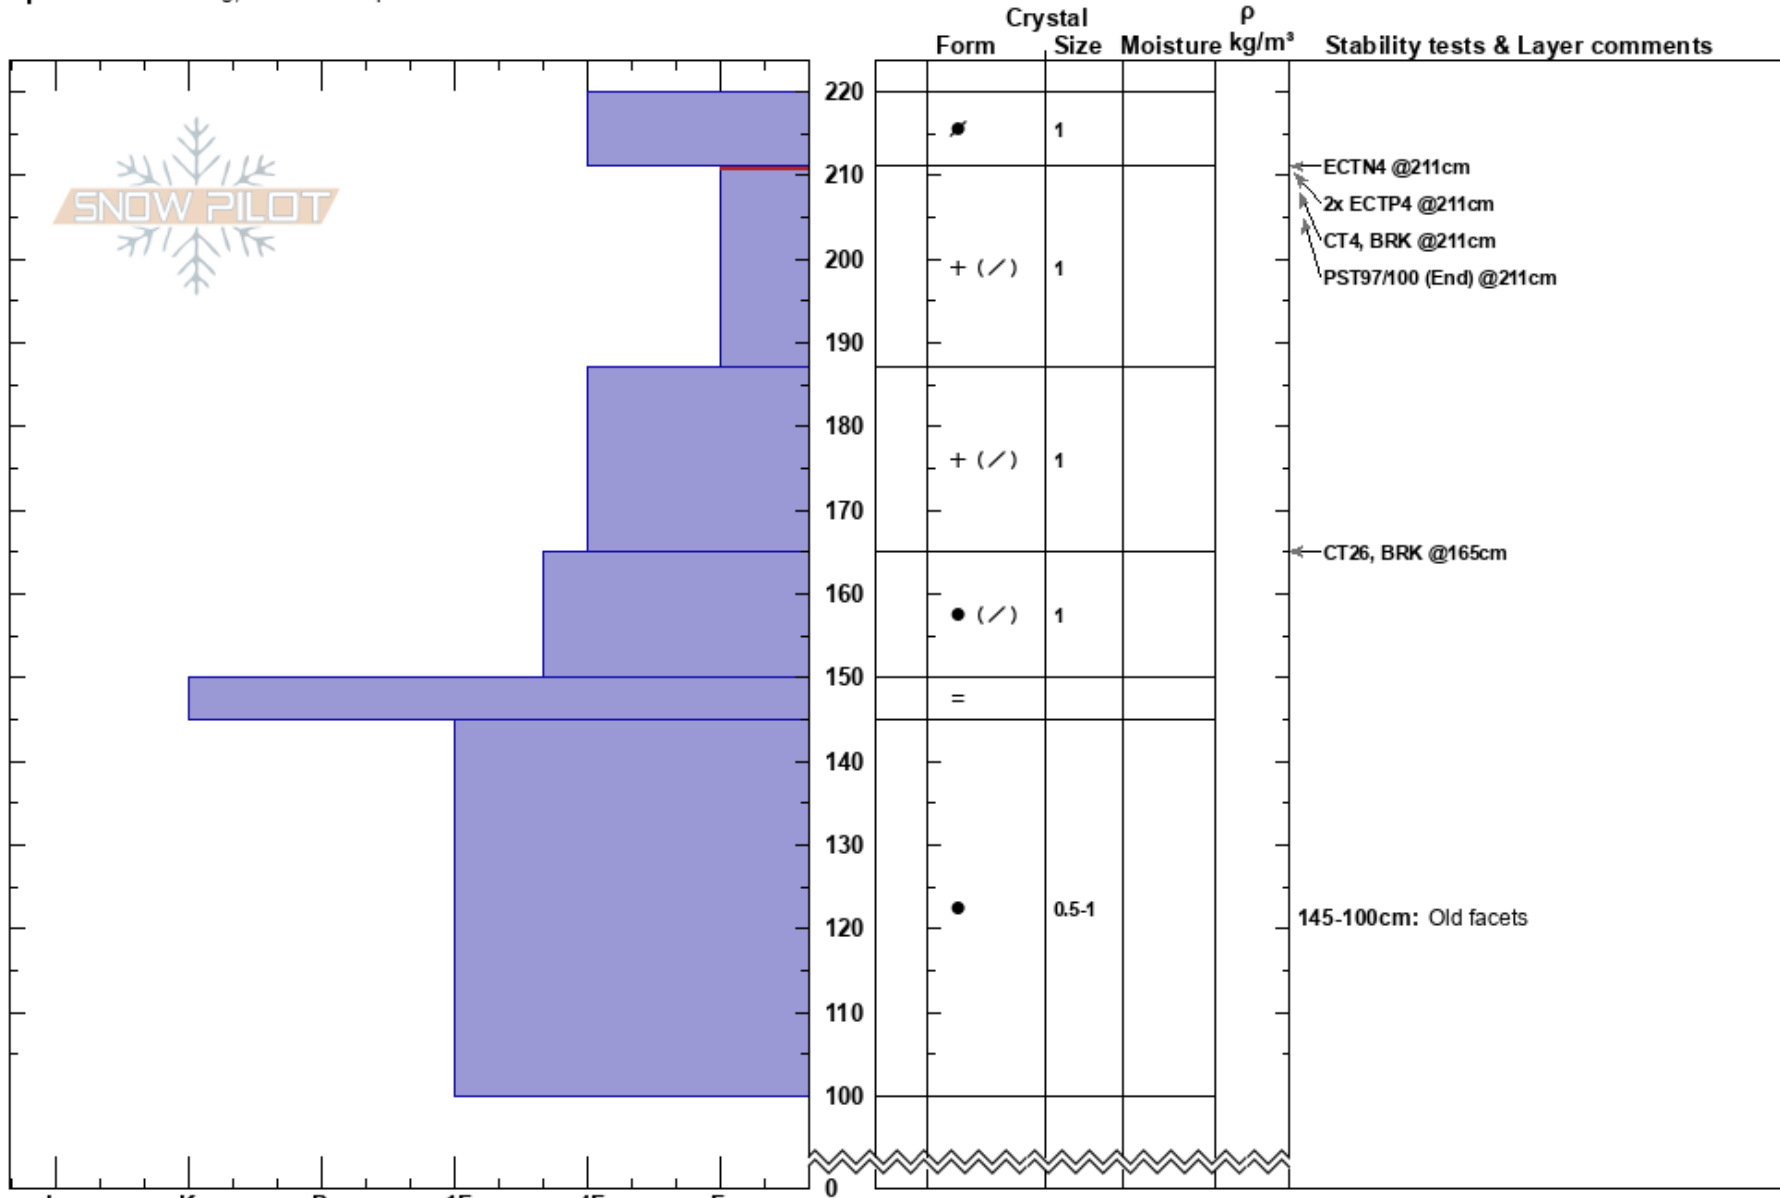

PS: 20

211-187cm: Problematic layer

NV

Co-ord: 39.29208N, -119.89934W

Sky Cover: OVC

145-100cm: Old facets

Elevation: 9130 ft

Slope Angle: 31°

Precipitation: NO

Wind: SW Moderate

Aspect: 352°

Wind Loading: previous

Specifics: Cracking; We skied slope

Notes: Pit dug in near treeline terrain.