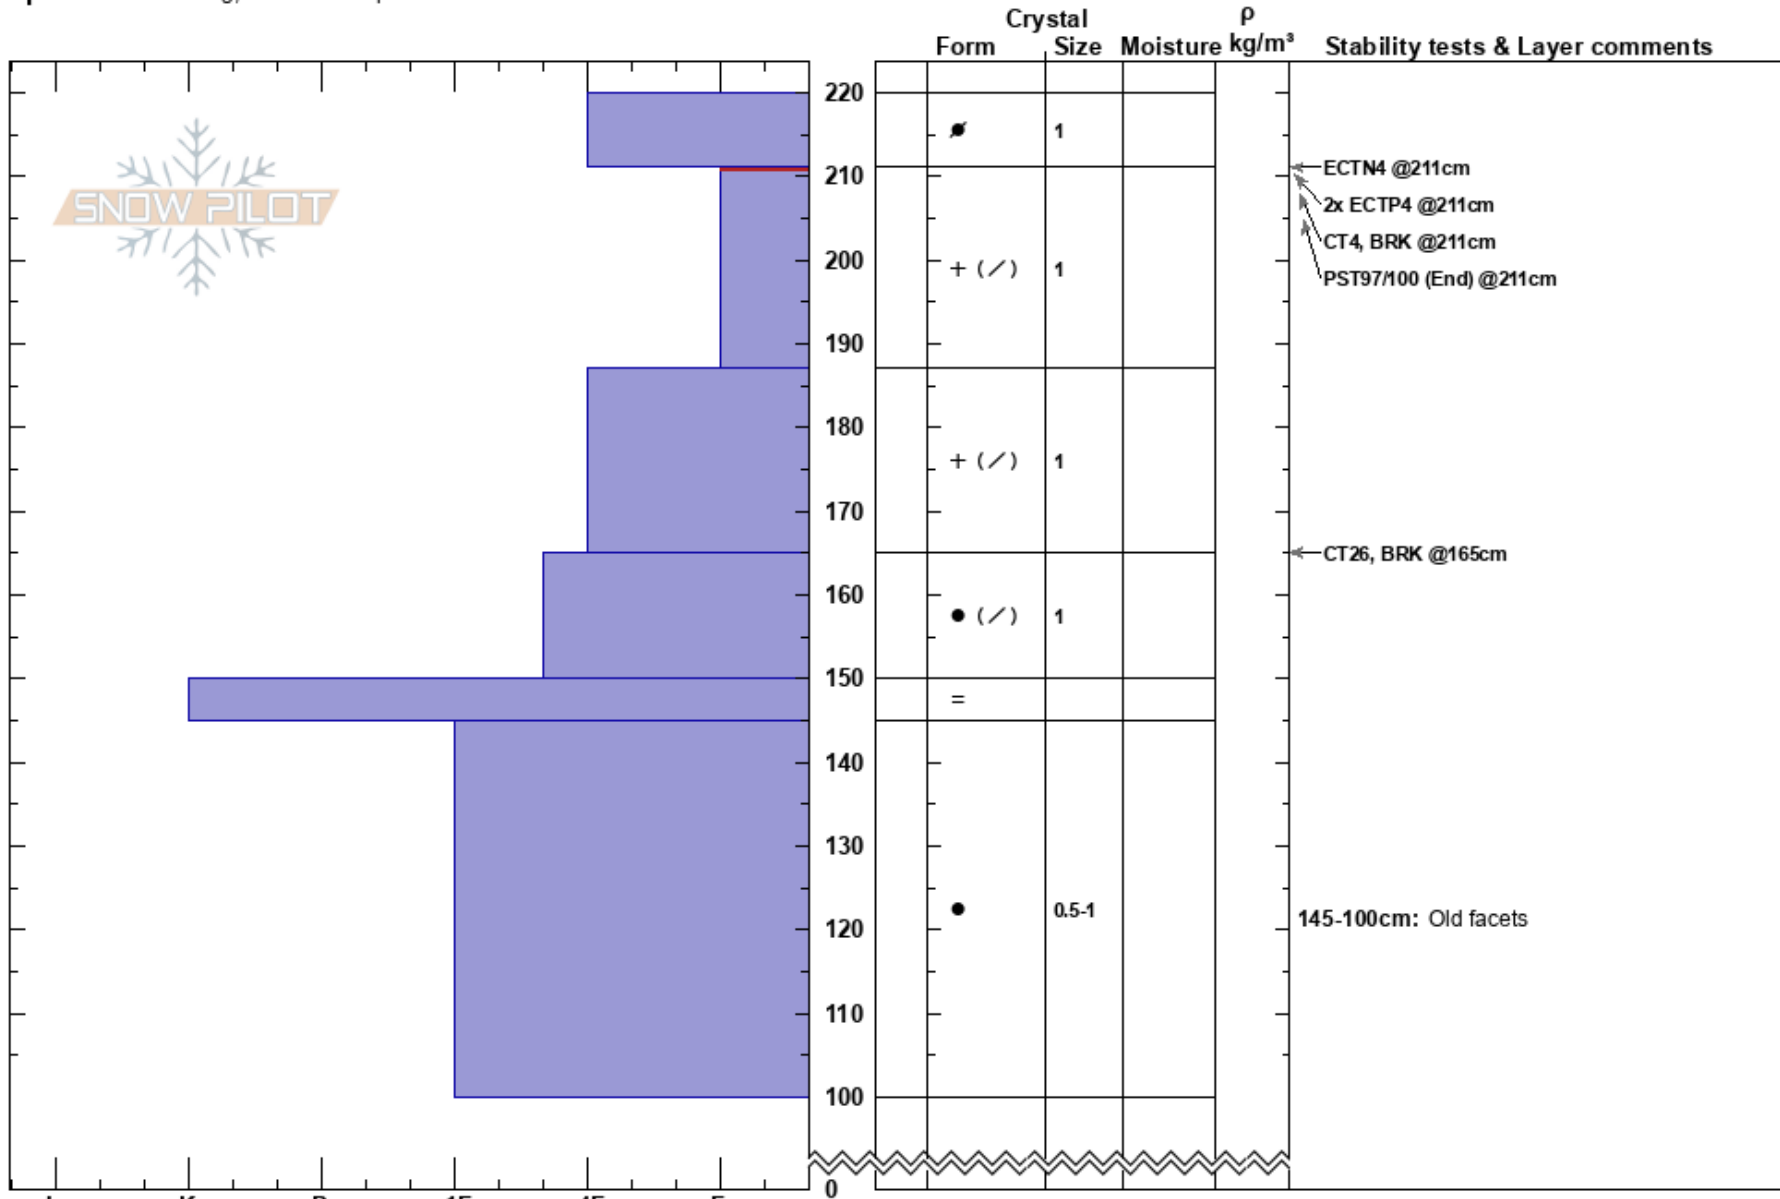

PS: 20

211-187cm: Problematic layer

NV

Co-ord: 39.29208N, -119.89934W

Sky Cover: OVC

145-100cm: Old facets

Elevation: 9130 ft

Slope Angle: 31°

Precipitation: NO

Wind: SW Moderate

Aspect: 352°

Wind Loading: previous

Specifics: Cracking; We skied slope

Notes: Pit dug in near treeline terrain.