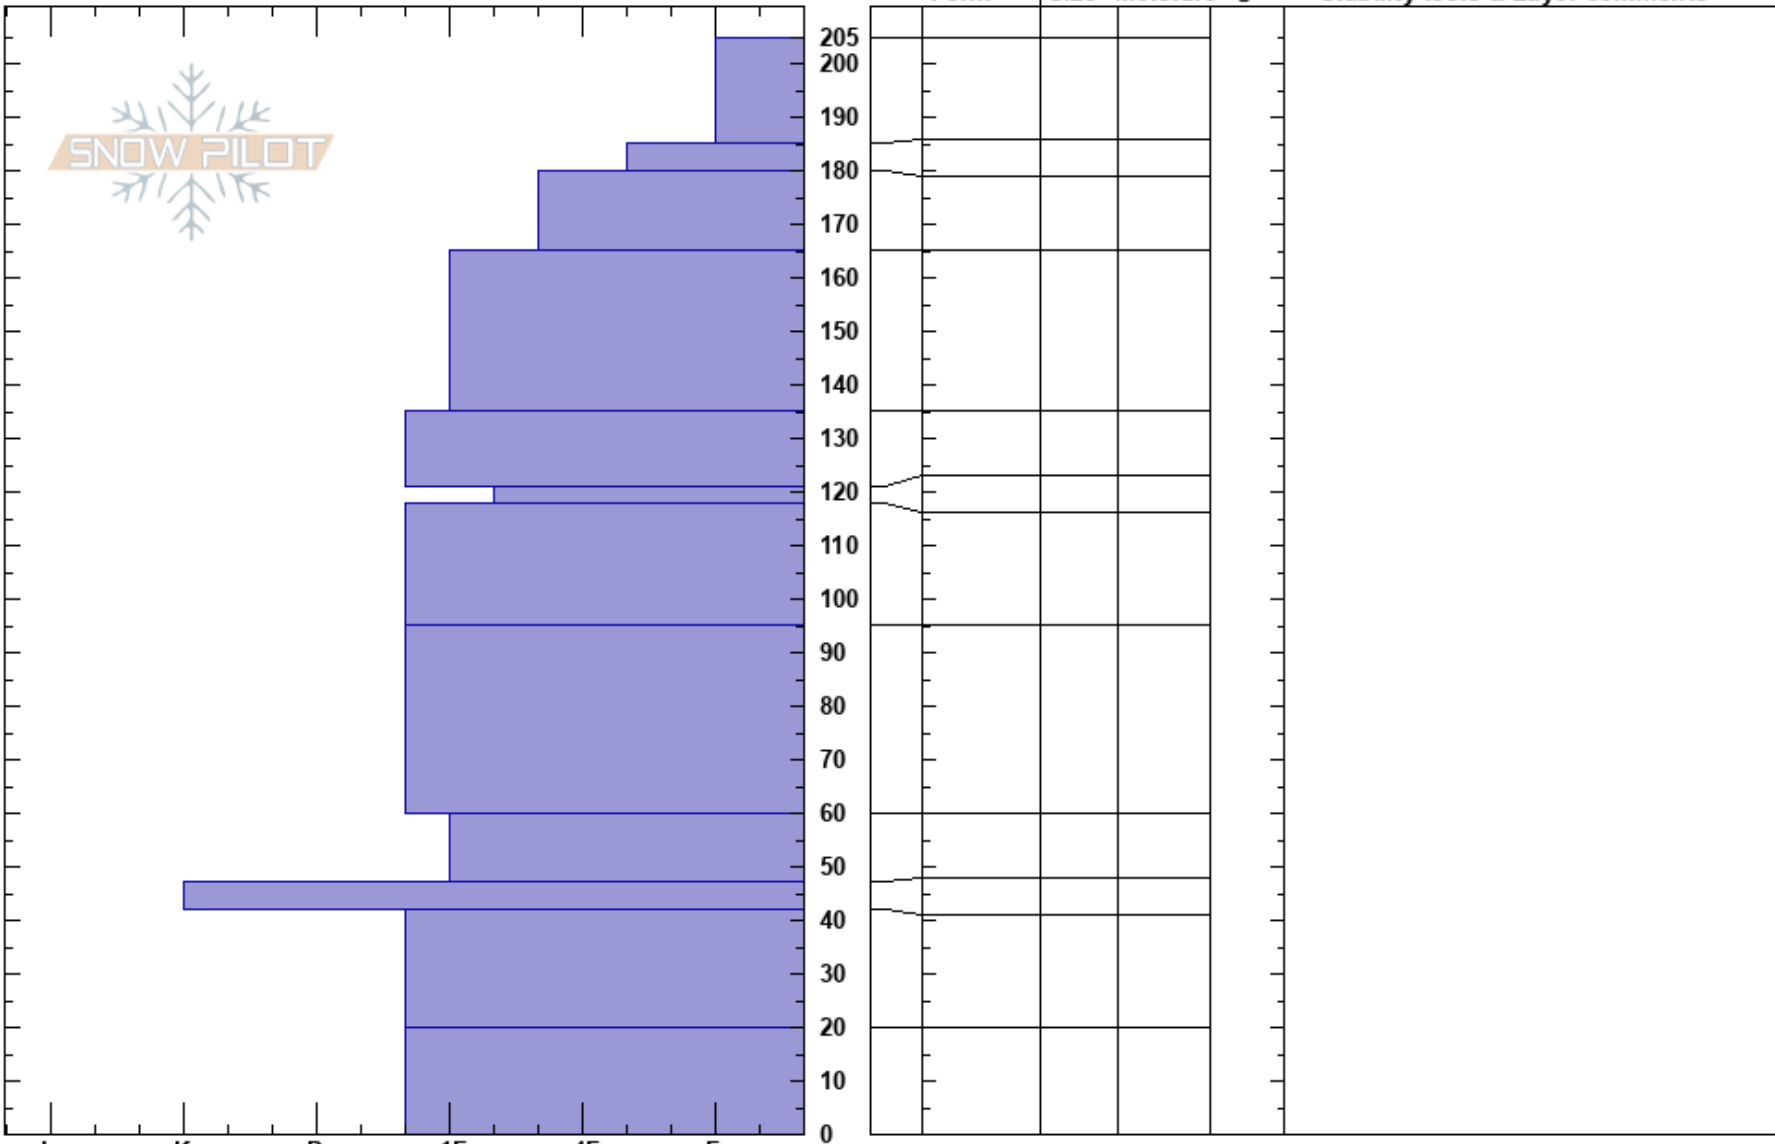

test
Bridger Range
MT
Elevation: 7755 m
Aspect: NE

Robert Lester
01/19/2018 - 5:00am
Co-ord: 45.90199N, -110.93994W
Slope Angle: 25°
Wind Loading:

Stability: Fair
Air Temperature: -6°C
Sky Cover: OVC
Precipitation: S2
Wind:

HS:205

Layer Notes:

Specifics: Practice Pit; Recent avalanche activity on similar slopes; Recent avalanche activity on different slopes; Instability rapidly rising; Ski tracks on slope

[More Pit Specifics below]

Crystal Form Size Moisture ρ Stability tests & Layer comments

Notes: Additional Pit Specifics: We skied slope