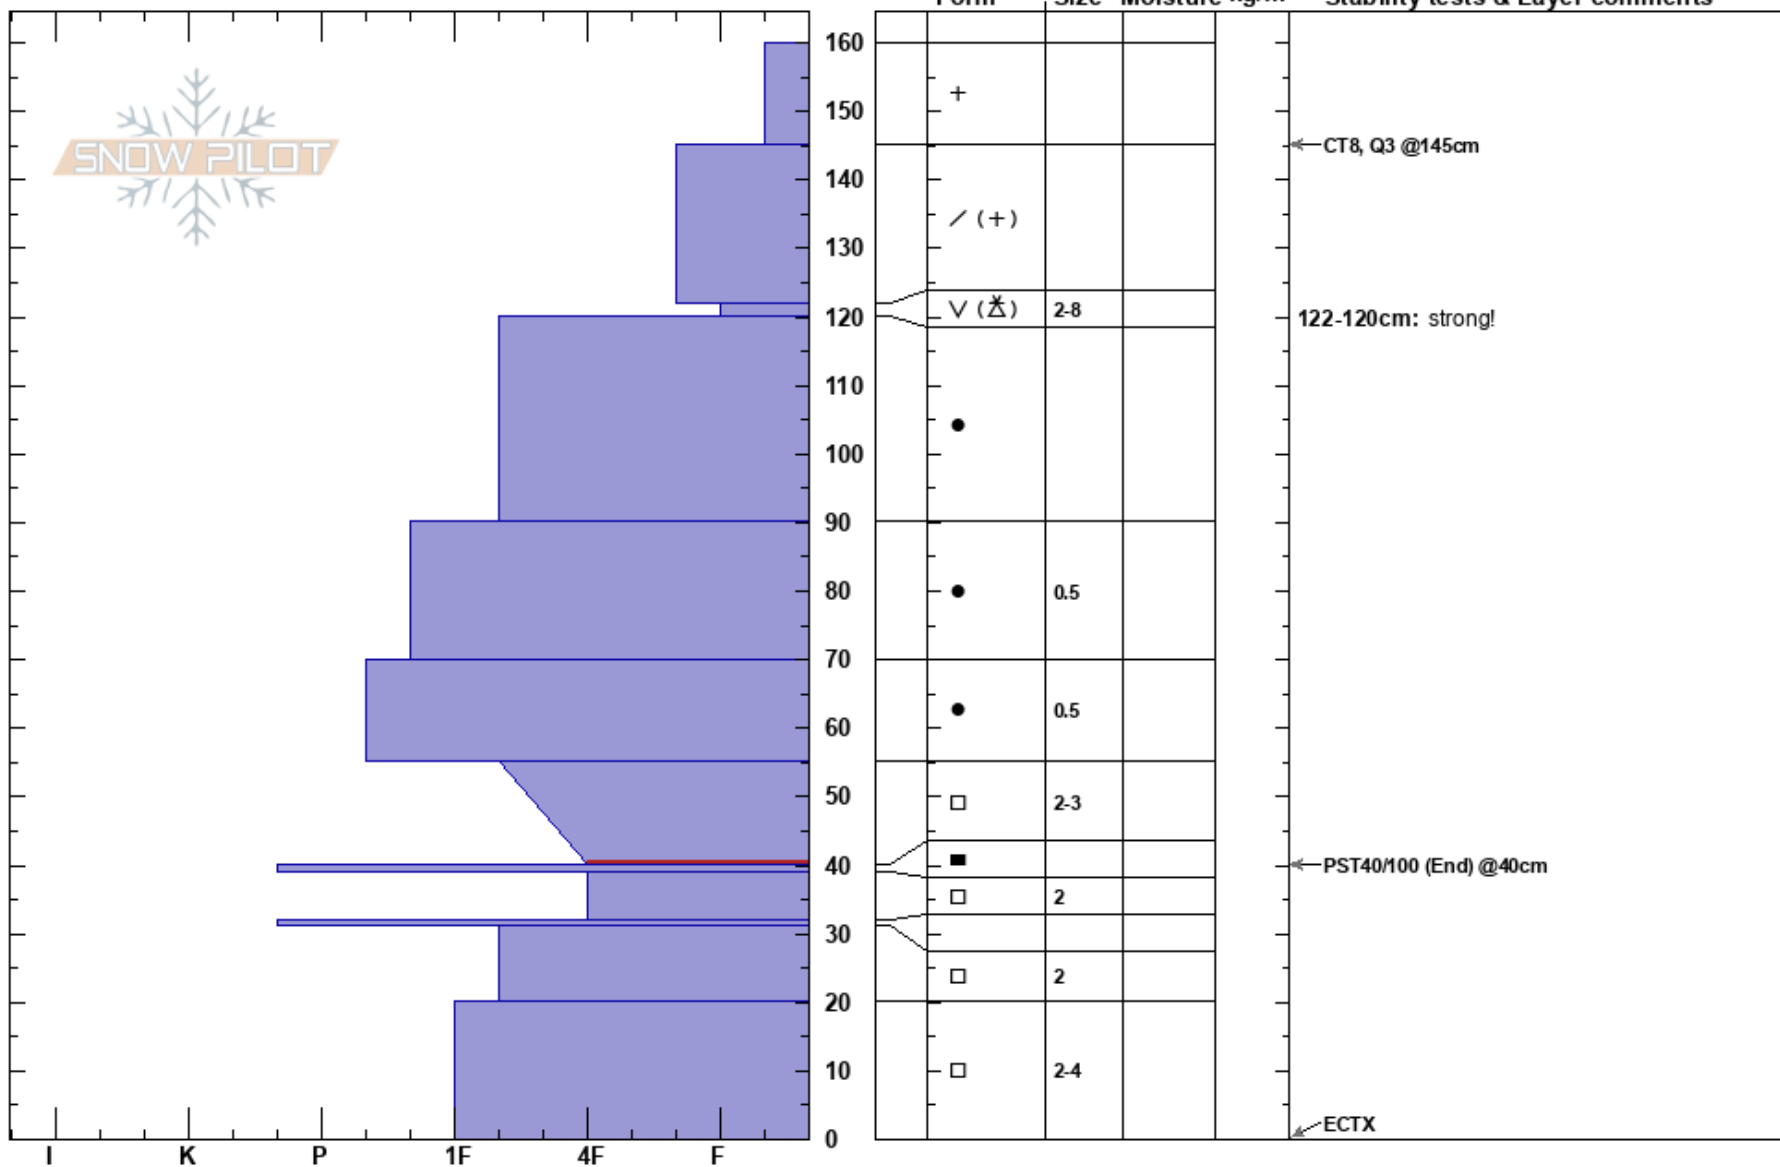

Ski Hill
 Lionhead Range
 MT
 Elevation: 8130 ft
 Aspect: 70°
 Specifics:

Doug Chabot-Admin
 01/23/2018 - 12:30pm
 Co-ord: 44.70228N, -111.29568W
 Slope Angle: 24°
 Wind Loading: previous

Stability: Good
 Air Temperature: -7°C
 Sky Cover: BKN
 Precipitation: NO
 Wind: SW Light Breeze

HS: 160
 Layer Notes:
 122-120cm: strong!
 55-40cm: Problematic layer

Notes: CPST 33/100 SF @122cm; CPST 40/100 end @40cm