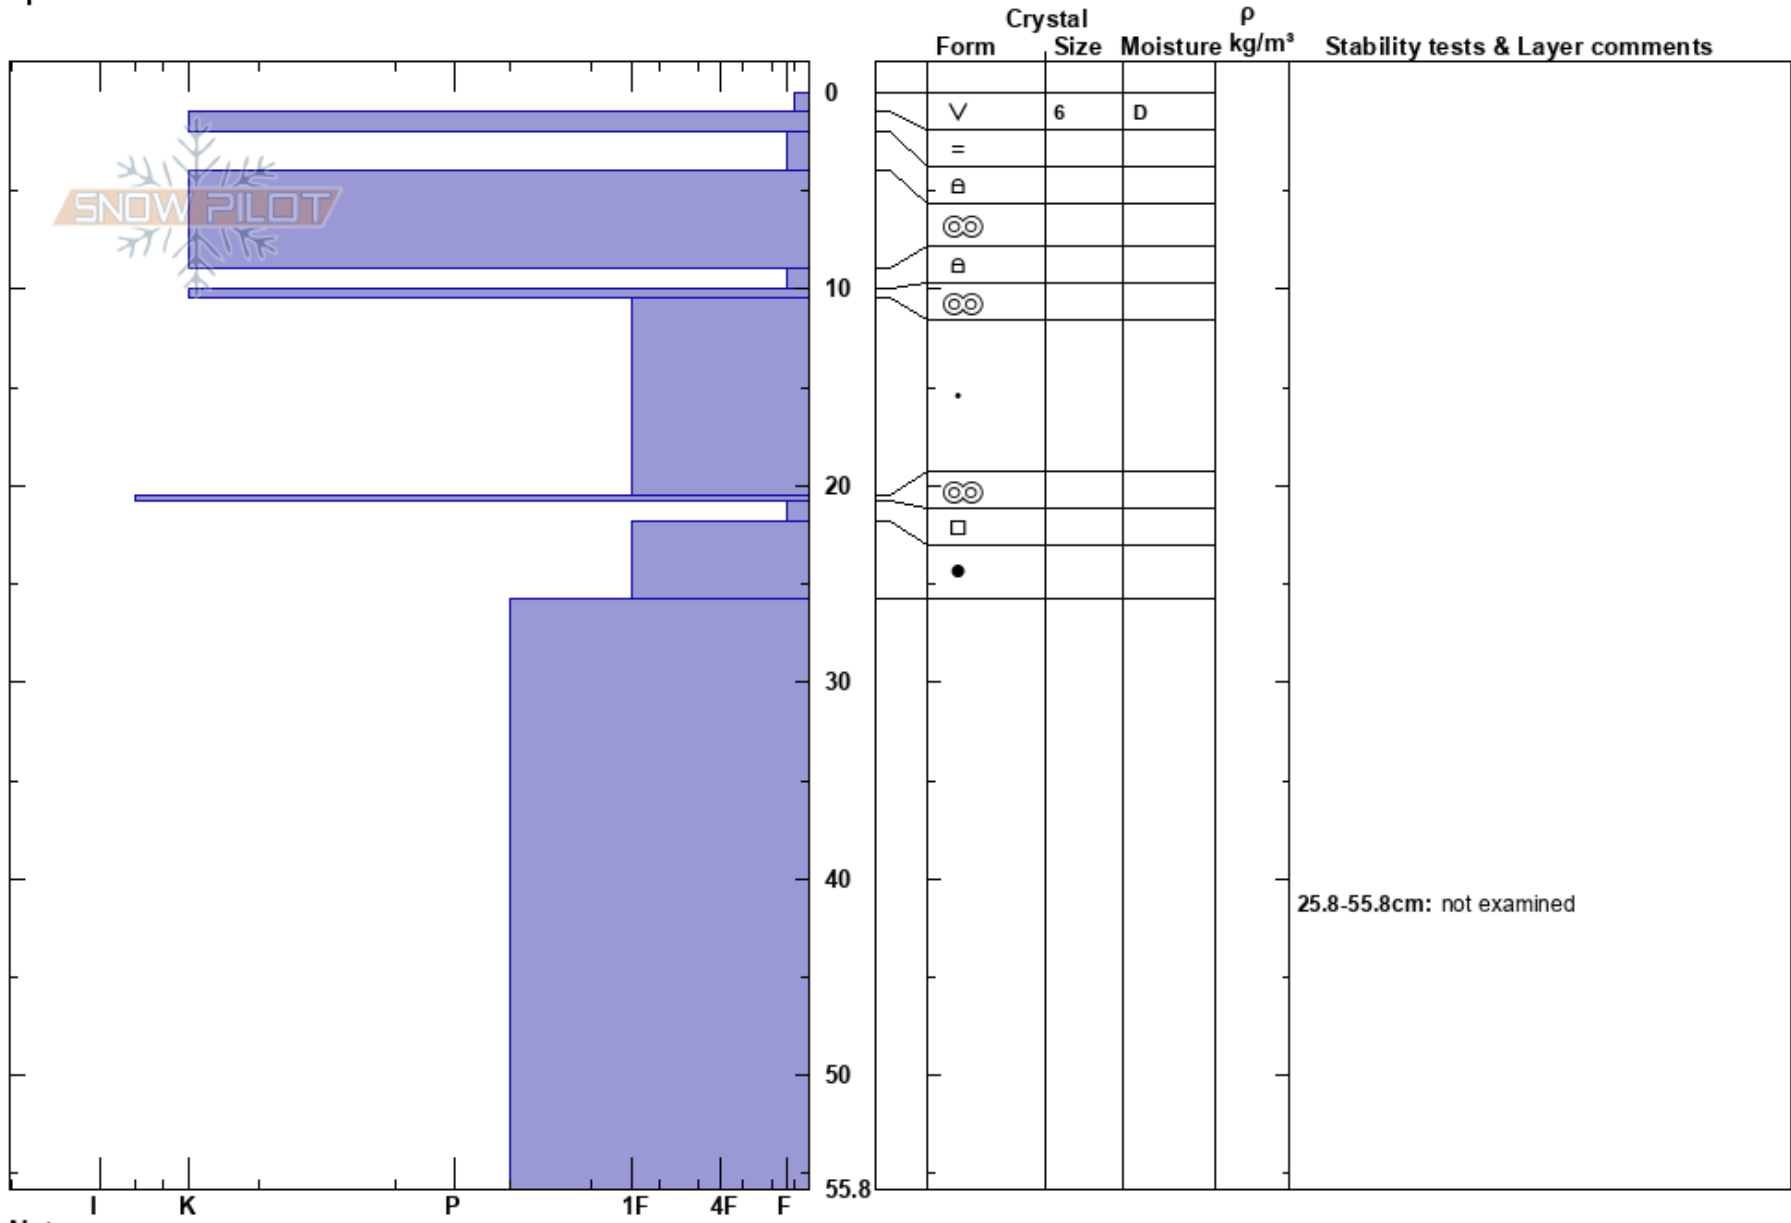

svartberget 399  
 Lyngen Alps  
 Norway  
 Elevation: 399 m  
 Aspect: 45°  
 Specifics:

Patrik Jonsson  
 24/01/2018 - 12:50  
 Co-ord: 69.59047N, 20.24261E  
 Slope Angle: 20°  
 Wind Loading: no

Stability: **HS:55.8**  
 Air Temperature: -8°C  
 Sky Cover: FEW  
 Precipitation:  
 Wind: S Light Breeze  
 Layer Notes: 25.8-55.8cm: not examined