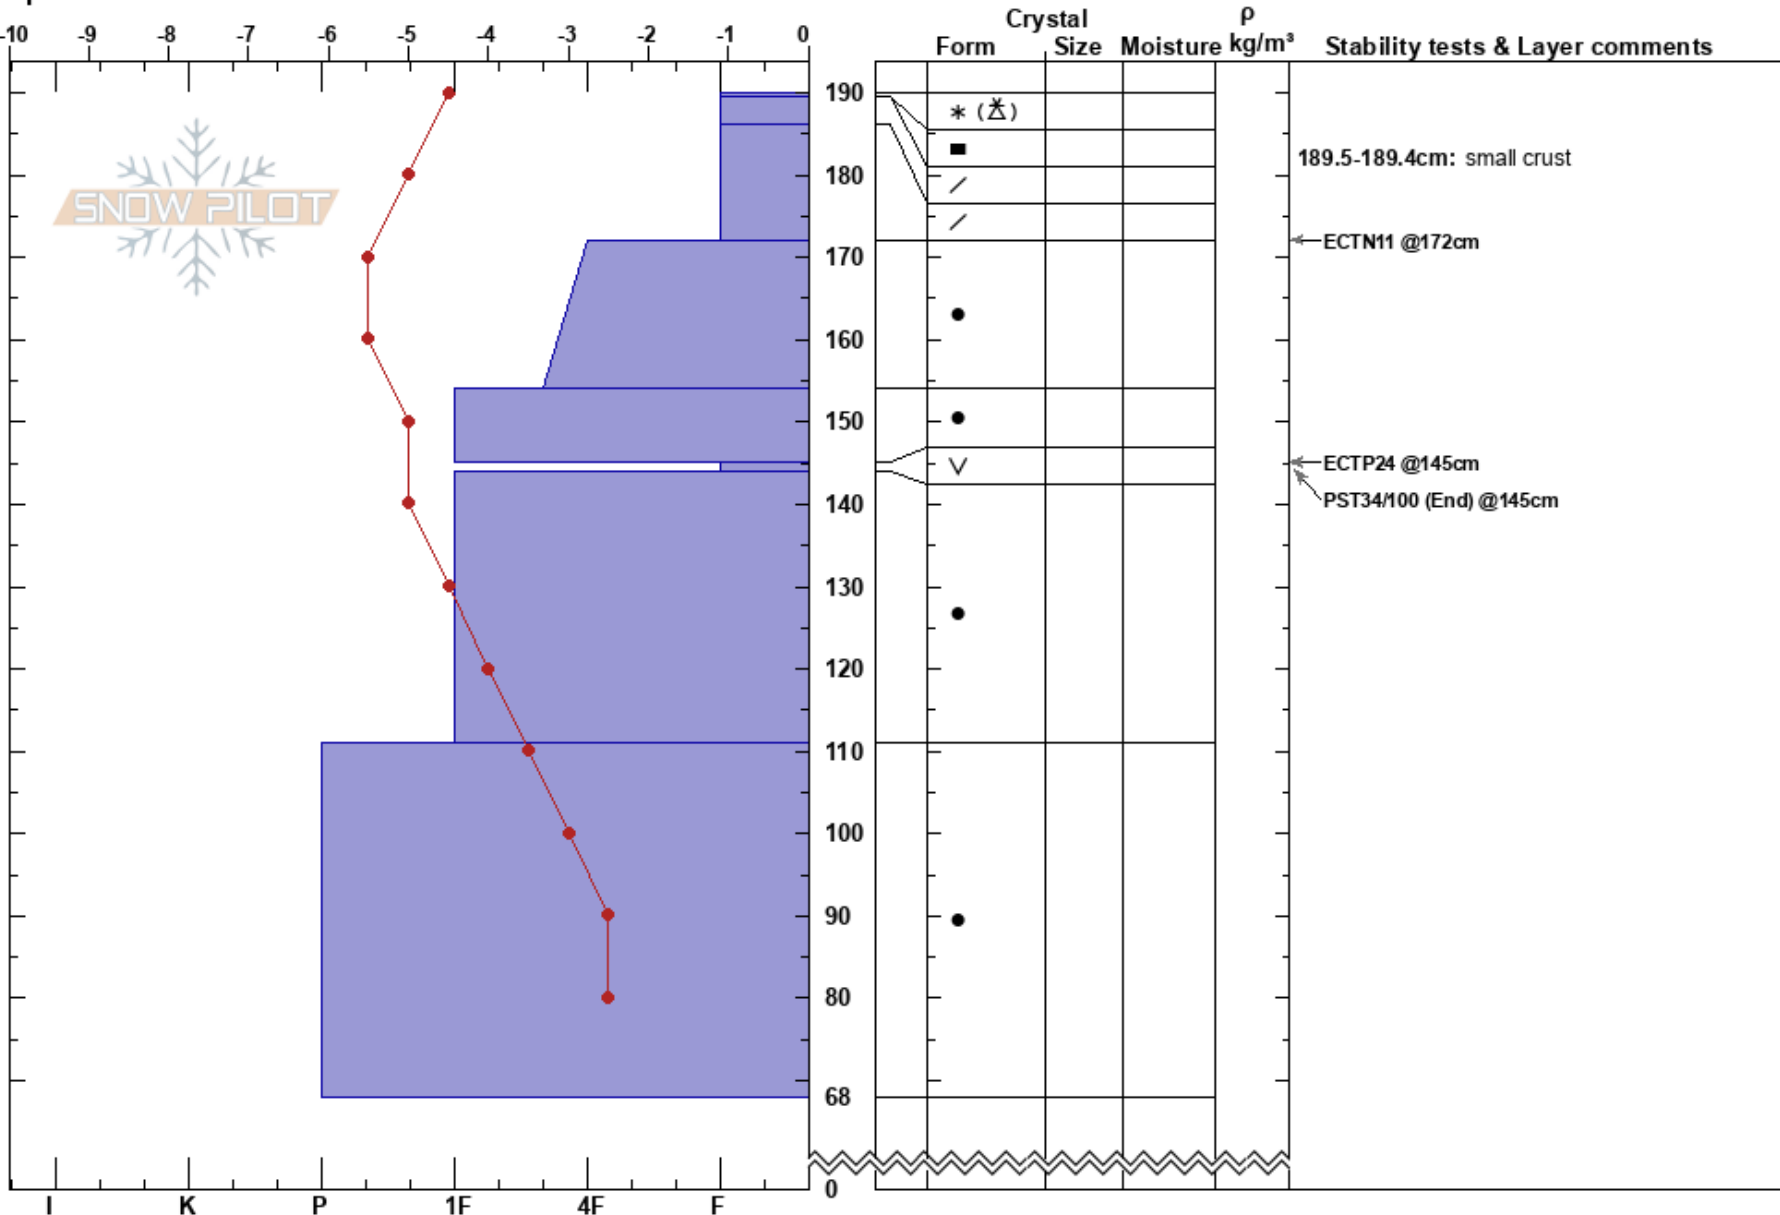

Rattlesnake01\_22\_18  
 Rattlesnake Mtns  
 MT  
 Elevation: 7400 ft  
 Aspect: 0°  
 Specifics:

Travis Craft  
 01/22/2018 - 10:00am  
 Co-ord: 47.03457N, -113.99058W  
 Slope Angle: 0°  
 Wind Loading:

Stability:  
 Air Temperature: -5°C  
 Sky Cover: FEW  
 Precipitation: NO  
 Wind: Calm

HS: 190  
 189.5-189.4cm: small crust  
 145-144cm: Problematic layer

Notes: Snow Study Plot no aspect no slope