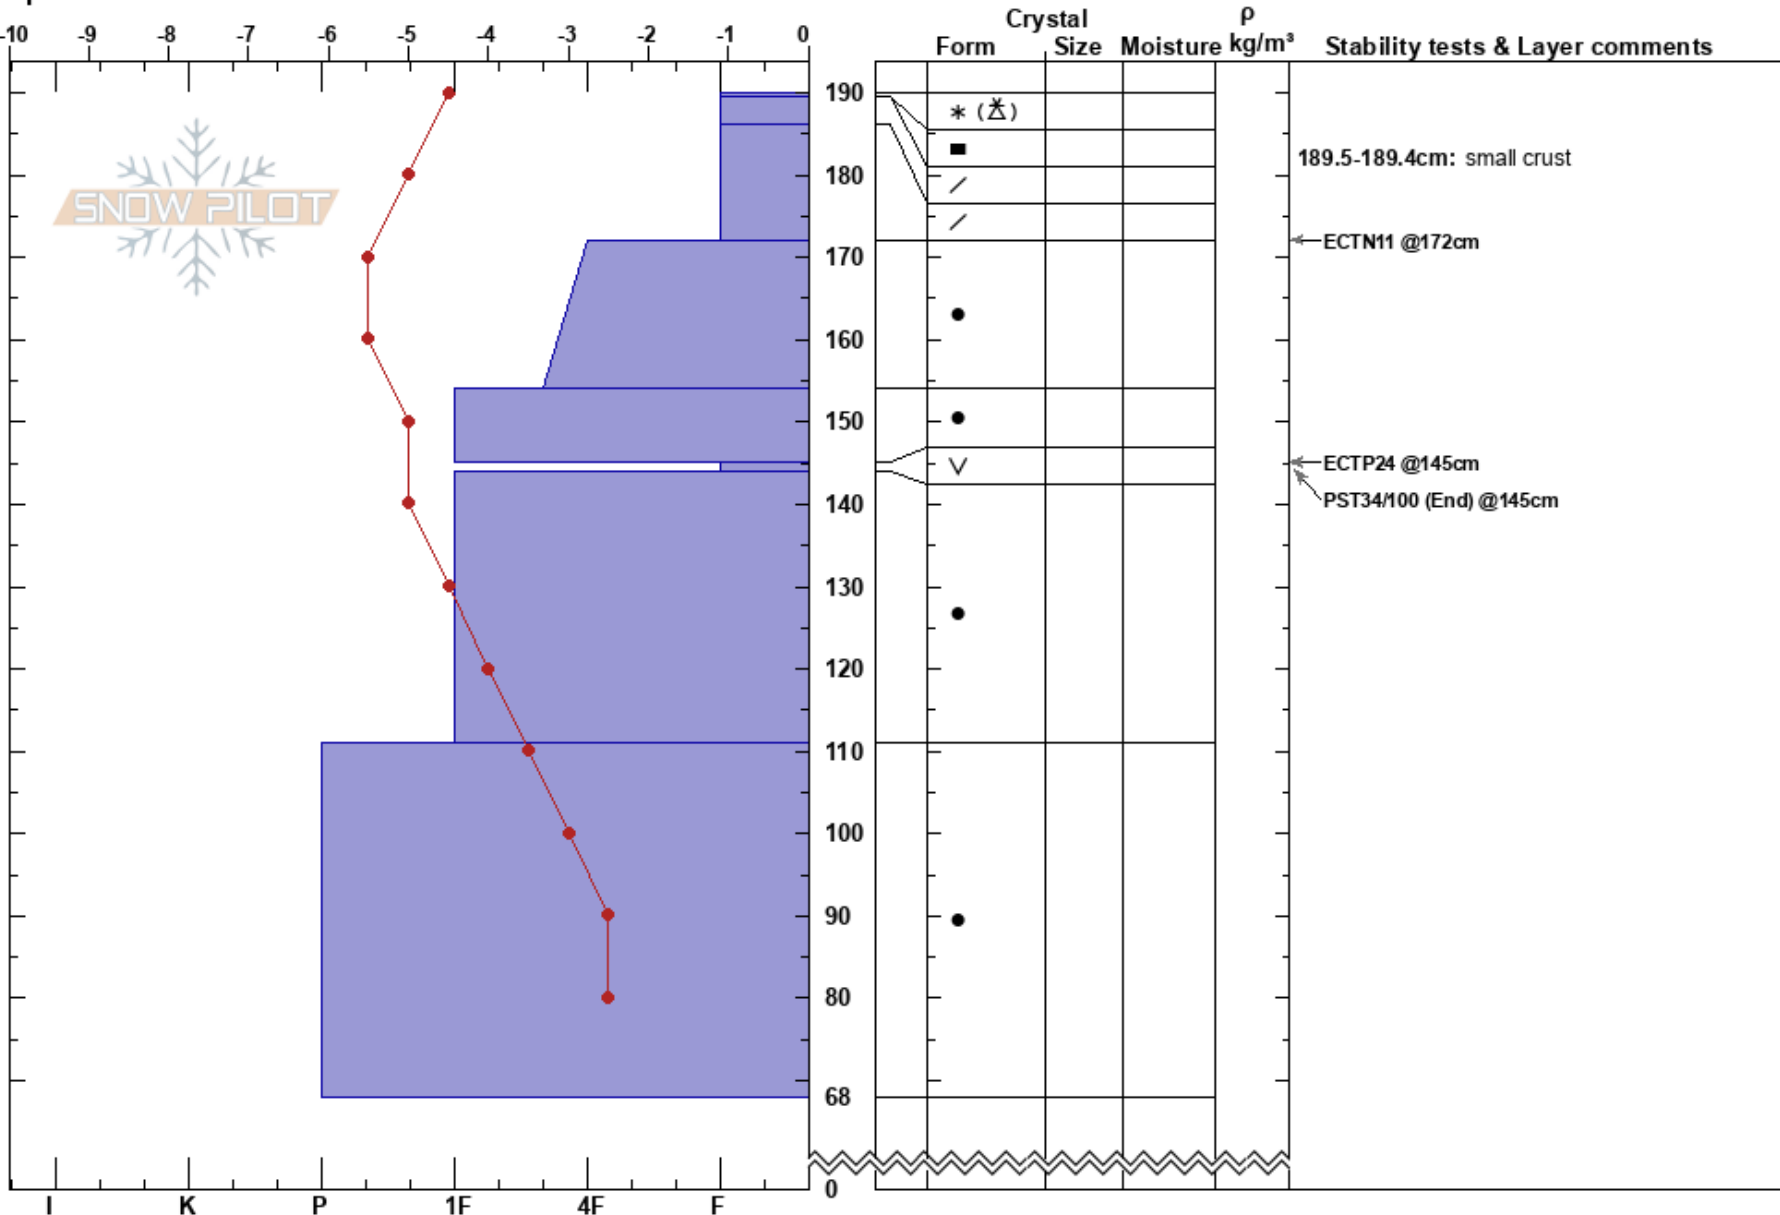

Rattlesnake01_22_18
 Rattlesnake Mtns
 MT
 Elevation: 7400 ft
 Aspect: 0°
 Specifics:

Travis Craft
 01/22/2018 - 10:00am
 Co-ord: 47.03457N, -113.99058W
 Slope Angle: 0°
 Wind Loading:

Stability:
 Air Temperature: -5°C
 Sky Cover: FEW
 Precipitation: NO
 Wind: Calm

HS: 190
 189.5-189.4cm: small crust
 145-144cm: Problematic layer

Notes: Snow Study Plot no aspect no slope