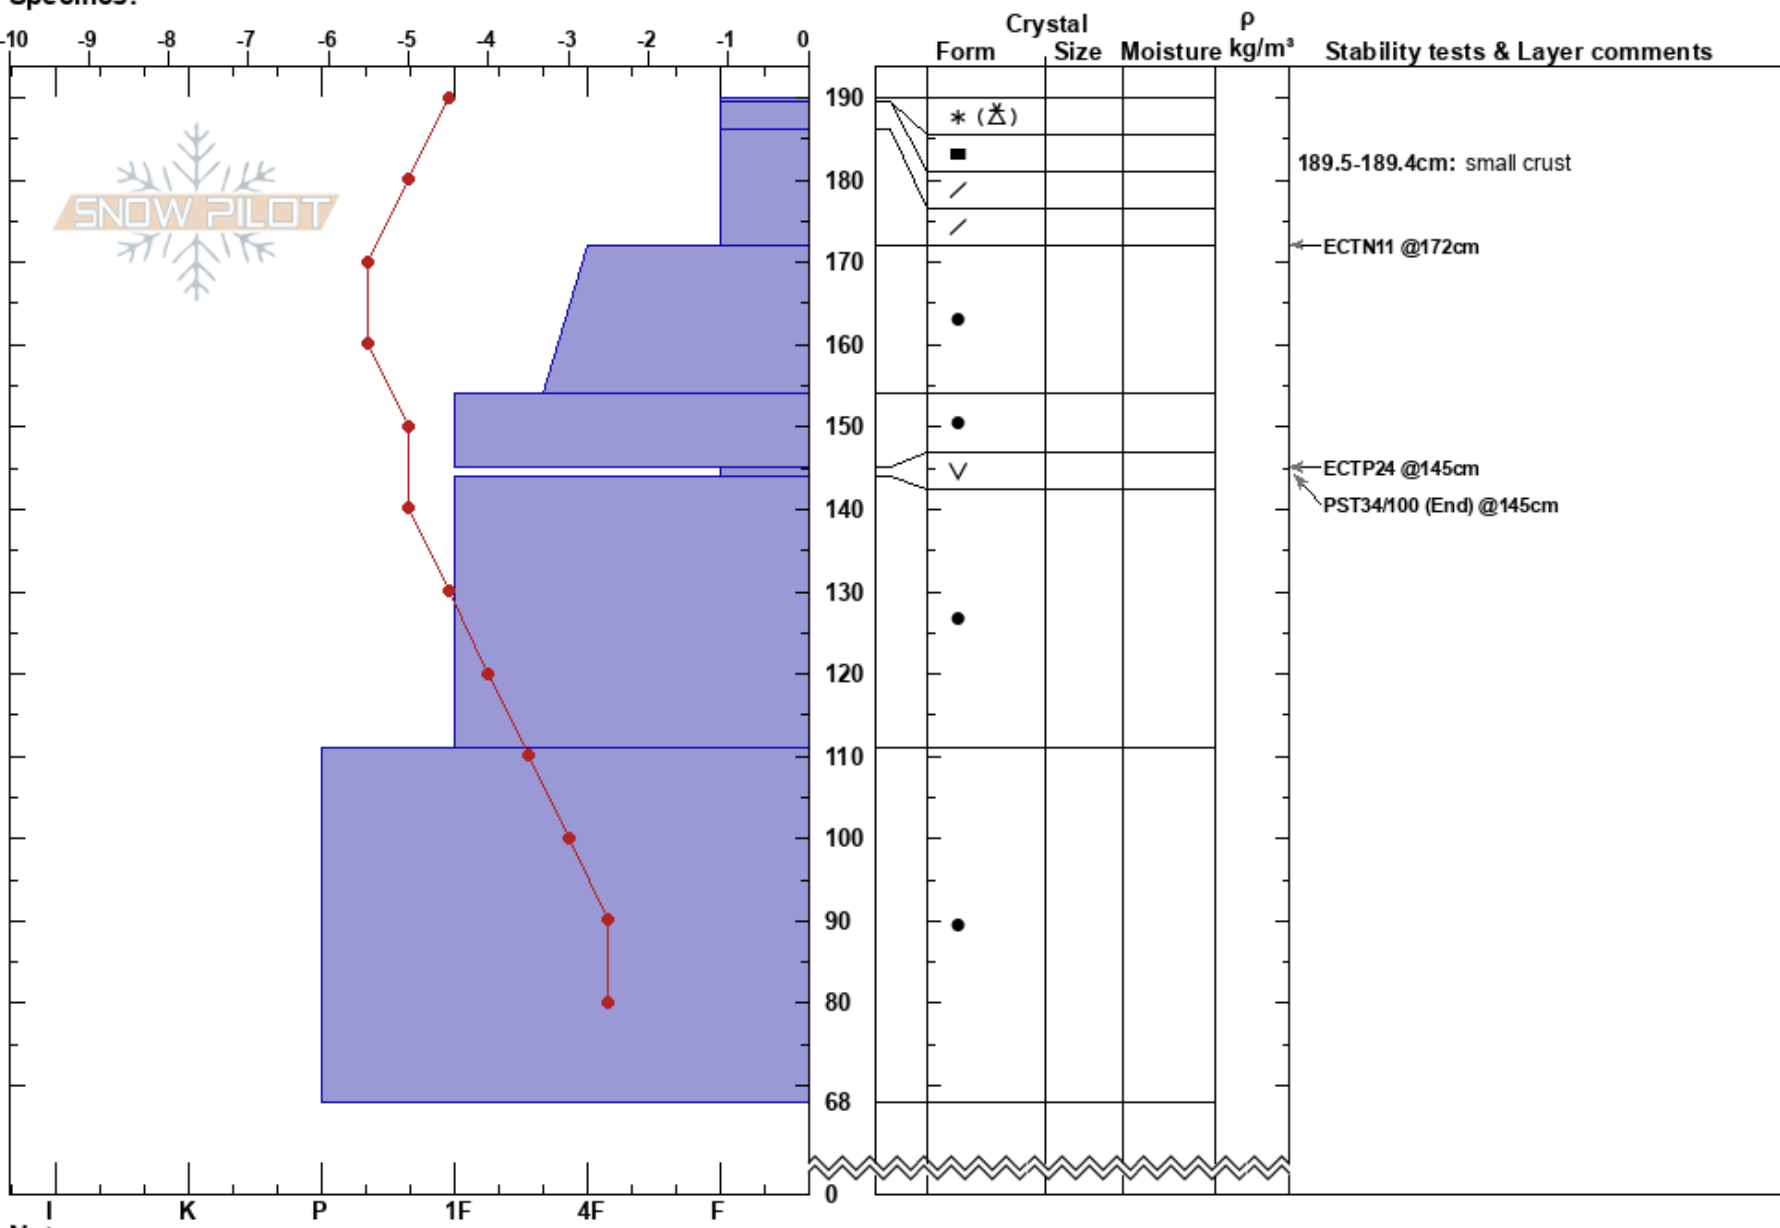

Rattlesnake01\_22\_18  
Rattlesnake Mtns  
MT  
Elevation: 7400 ft  
Aspect: 0°  
Specifics:

Travis Craft  
01/22/2018 - 10:00am  
Co-ord: 47.03457N, -113.99058W  
Slope Angle: 0°  
Wind Loading:

Stability: HS: 190  
Air Temperature: -5°C  
Sky Cover: FEW  
Precipitation: NO  
Wind: Calm  
Layer Notes:  
189.5-189.4cm: small crust  
145-144cm: Problematic layer

Notes: Snow Study Plot no aspect no slope