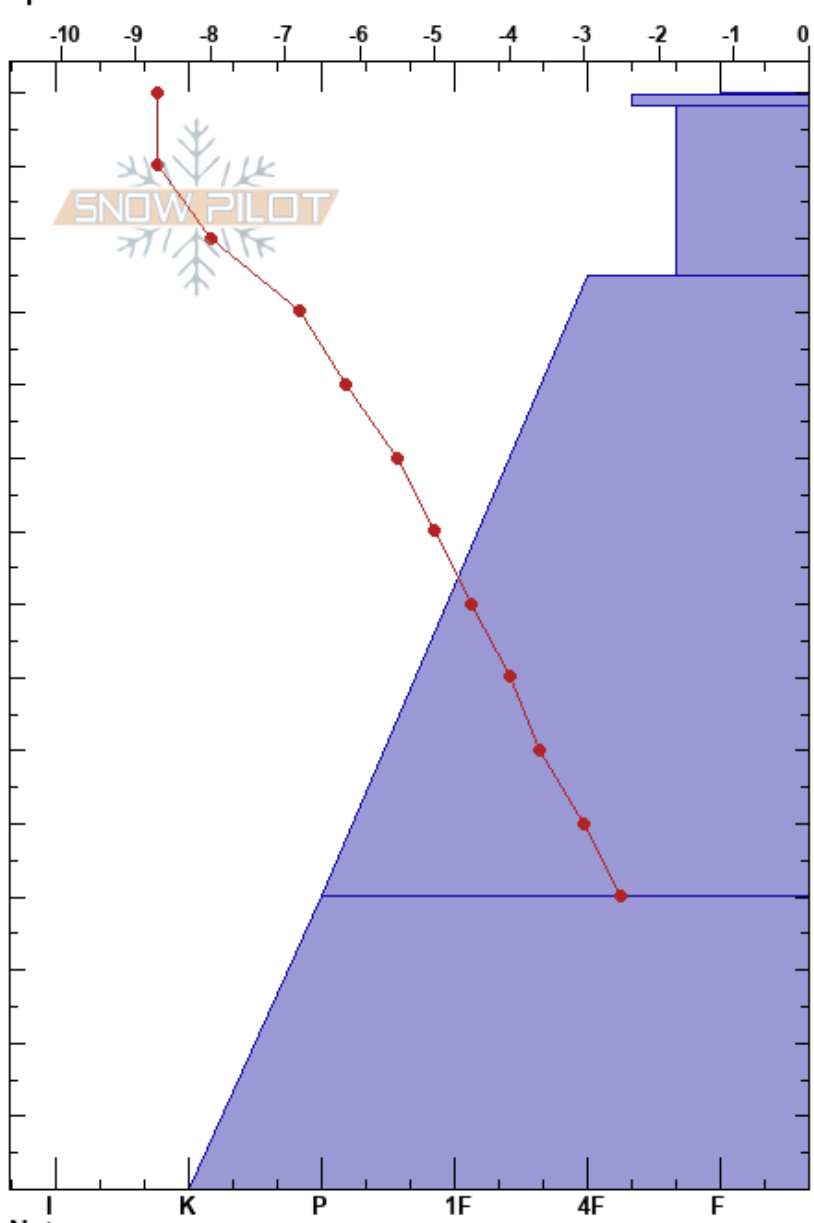

Svartholten
 Indre Sogn
 Norway
Elevation:
Aspect: NW
Specifics:

Sander Buene
 22/01/2018 - 15:00
Co-ord: 32V 388811W 6798809N
Slope Angle:
Wind Loading:

Stability: HS: 150 **Layer Notes:**
Air Temperature: -7.6°C
Sky Cover: OVC
Precipitation: NO
Wind: E

Form	Crystal		ρ kg/m ³	Stability tests & Layer comments
	Size	Moisture		
∨	1.5	D		
/		D		
/ (+)		D		
•		D		
○ (□)		D		

Notes:

ECTX