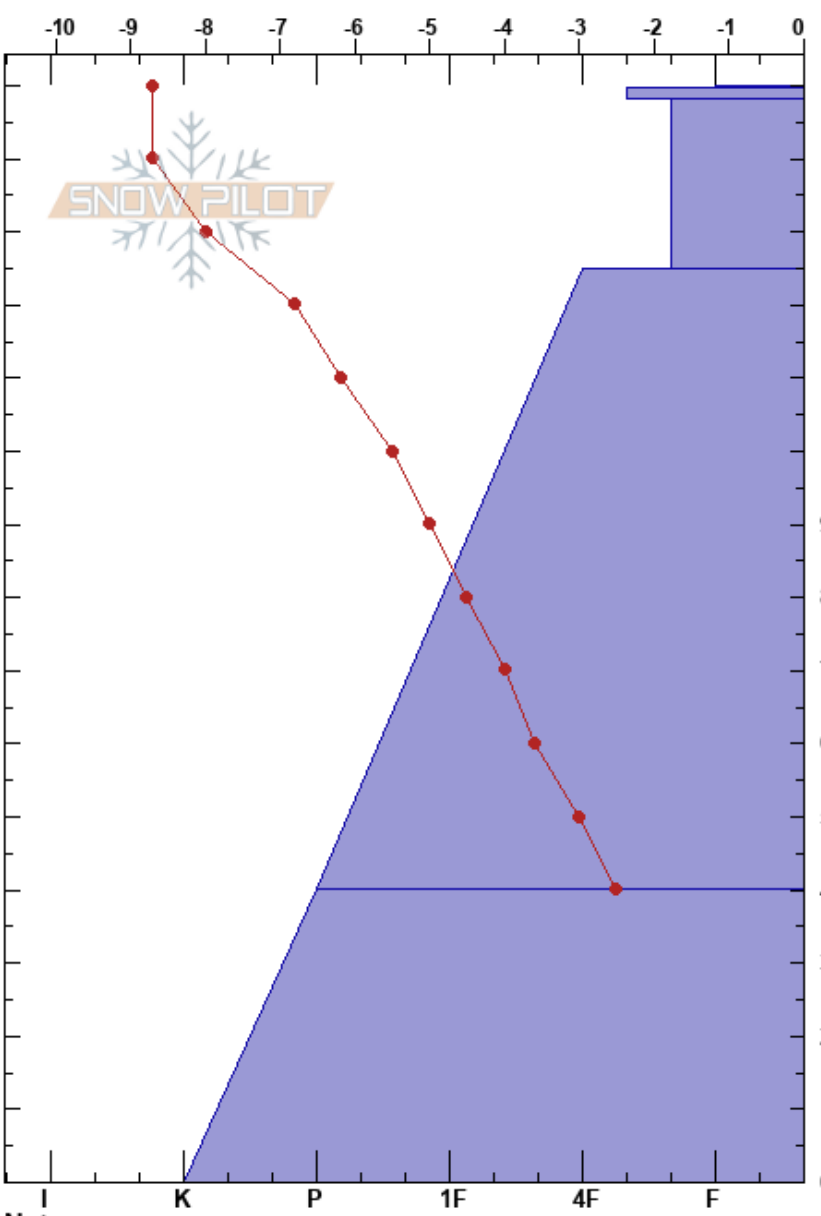

Svartholten
 Indre Sogn
 Norway
Elevation:
Aspect: NW
Specifics:

Sander Buene
 22/01/2018 - 15:00
Co-ord: 32V 388811W 6798809N
Slope Angle:
Wind Loading:

Stability: **HS:** 150 **Layer Notes:**
Air Temperature: -7.6°C
Sky Cover: OVC
Precipitation: NO
Wind: E

Form	Crystal		ρ kg/m ³	Stability tests & Layer comments
	Size	Moisture		
∨	1.5	D		
/		D		
/ (+)		D		
•		D		
○ (□)		D		

Notes:

ECTX