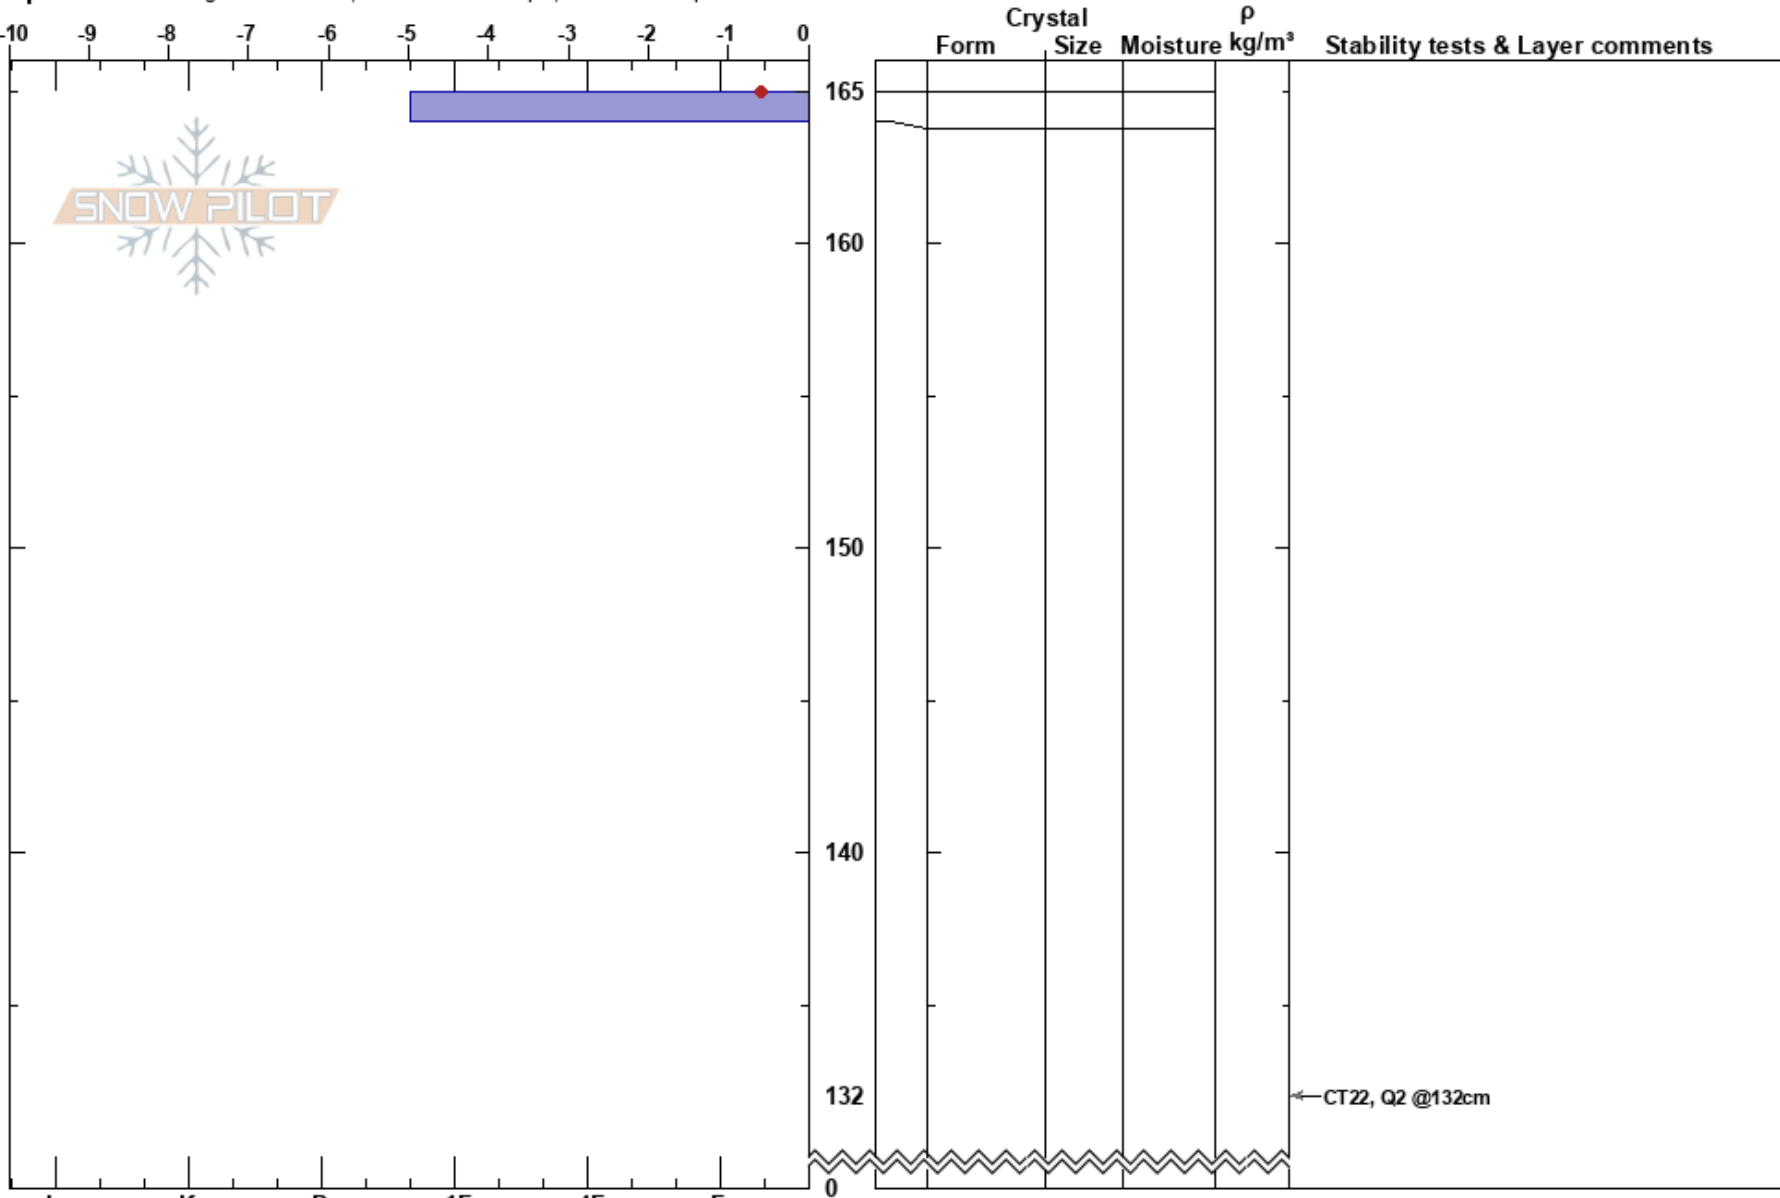

2A Buttress level
Madison Range-N
MT

yunce ueland
12/12/2017 - 4:00pm

Co-ord: 45.27606N, -111.44960W

Slope Angle: 38°

Elevation: 10400 ft

Aspect: 110°

Wind Loading:

Specifics: Pit dug in a Ski Area; Ski tracks on slope; We skied slope

Stability:

HS: 165

Layer Notes:

Air Temperature: -0.3°C PF: 3

Sky Cover: BKN

Precipitation: NO

Wind: Calm

Notes: Pit was dug in Dictator 2A at buttress level. There is faceting around all crust. Upper 2/3 of the snowpack is very strong. I love the gradient.