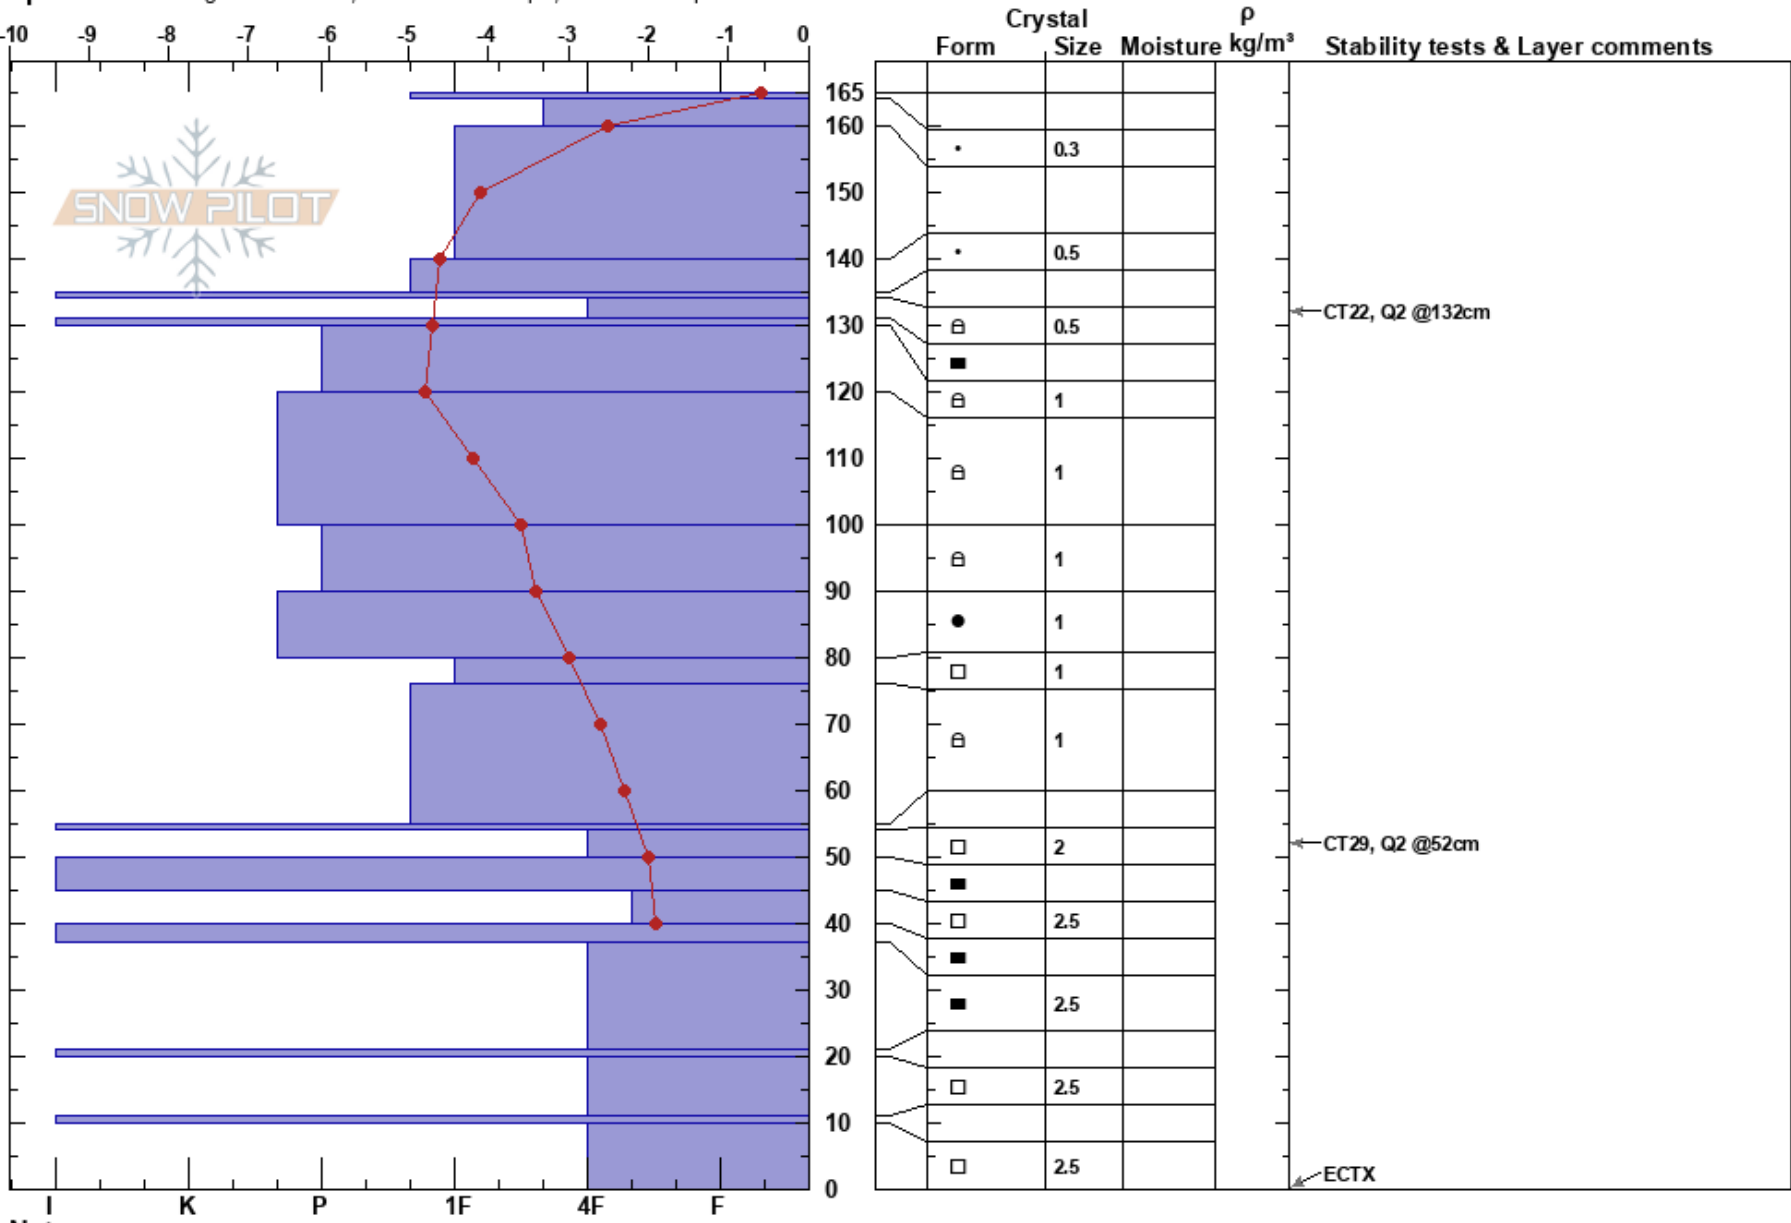

2A Buttress level
 Madison Range-N
 MT
 Elevation: 10400 ft
 Aspect: 110°
 Specifics: Pit dug in a Ski Area; Ski tracks on slope; We skied slope

yunce ueland
 12/12/2017 - 4:00pm
 Co-ord: 45.27606N, -111.44960W
 Slope Angle: 38°
 Wind Loading:

Stability: **HS: 165**
 Air Temperature: -0.3°C PF: 3 134-131cm: Problematic layer
 Sky Cover: BKN
 Precipitation: NO
 Wind: Calm

Notes: Pit was dug in Dictator 2A at buttress level. There is faceting around all crust. Upper 2/3 of the snowpack is very strong. I love the gradient.