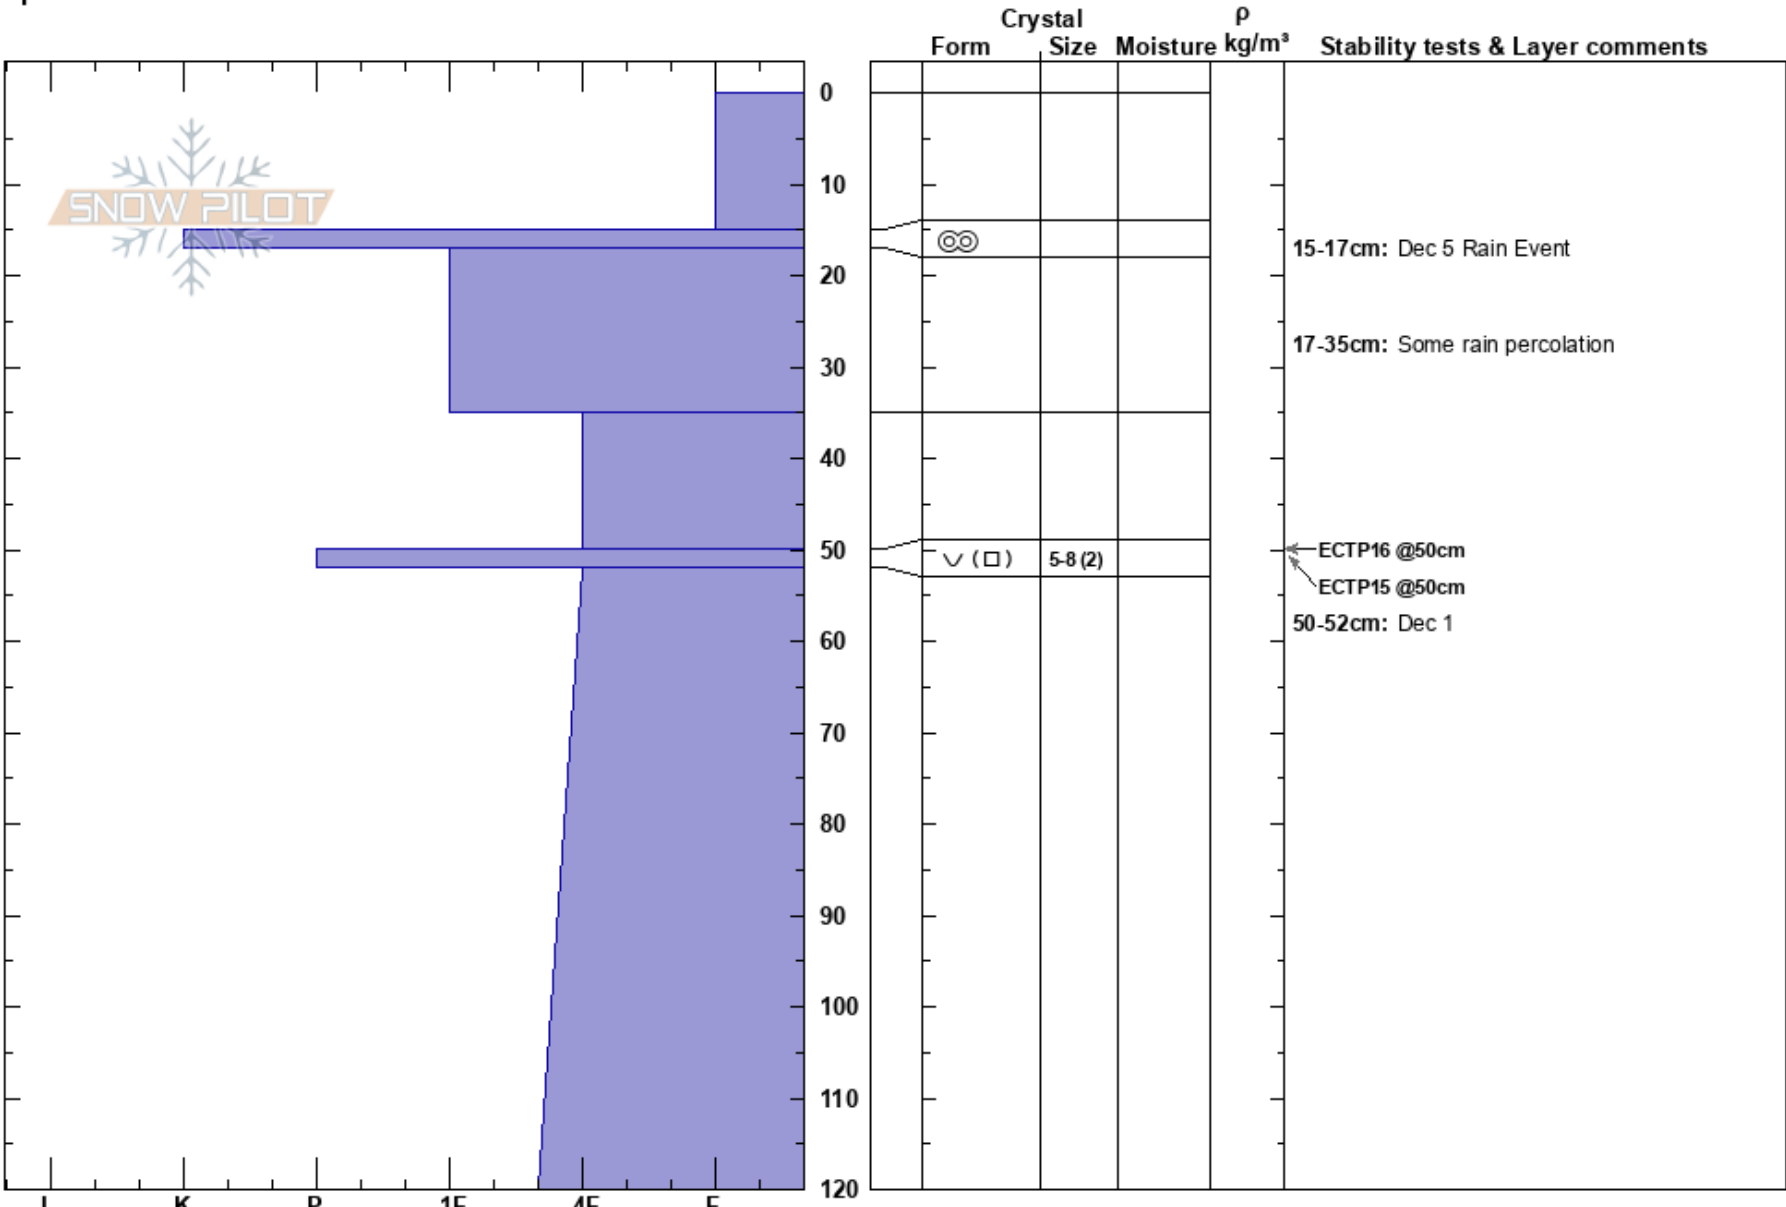

Banana Belt  
 Monashee  
 BC  
 Elevation: 1980 m  
 Aspect: NE  
 Specifics:

Renaud Dufays  
 08/12/2023 - 13:45  
 Co-ord: 50.43790N, -118.21870W  
 Slope Angle: 32°  
 Wind Loading:

Stability:  
 Air Temperature: -7.6°C  
 Sky Cover: BKN  
 Precipitation:  
 Wind: SW Light Breeze

HS: 120  
 15-17cm: Dec 5 Rain Event  
 17-35cm: Some rain percolation  
 50-52cm: Dec 1  
 50-52cm: Problematic layer

Notes: