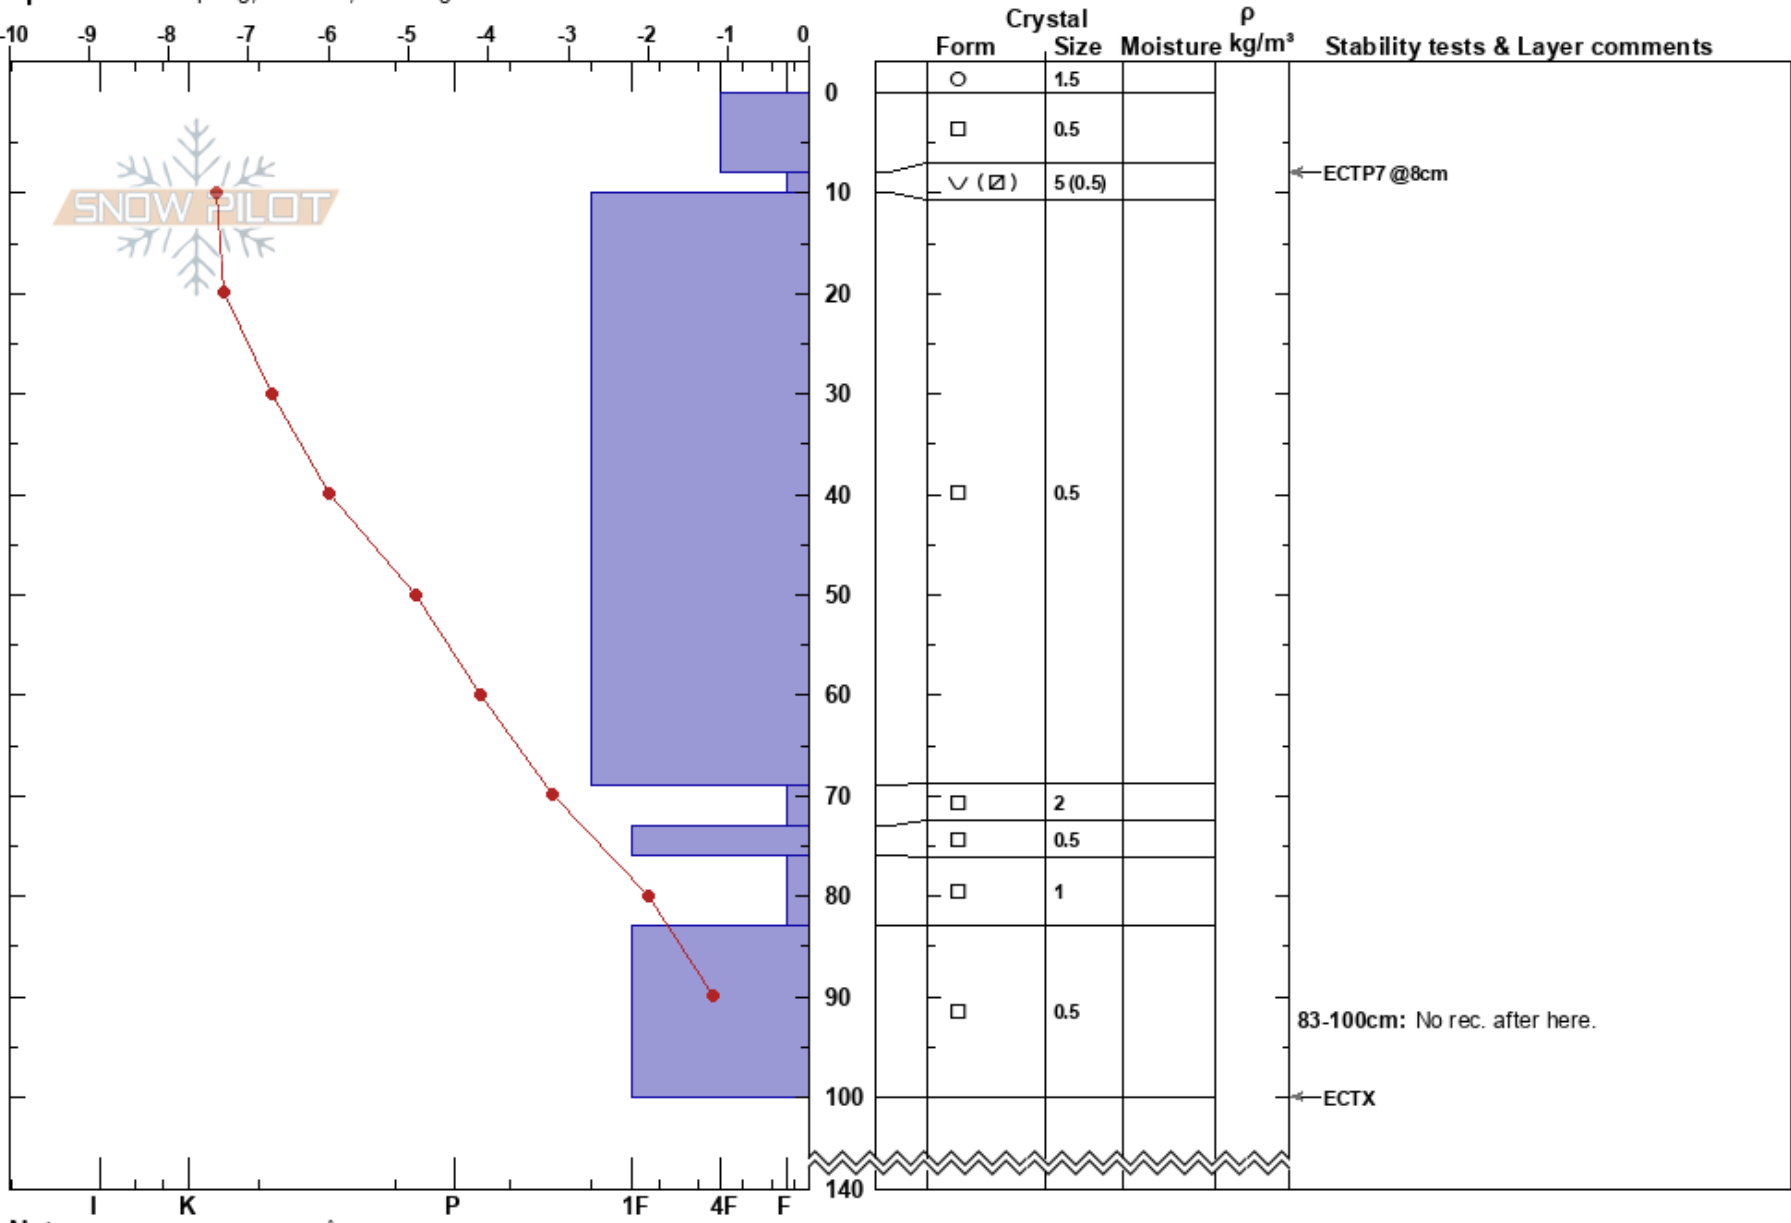

Storskaven
 Funäsfjällen
 Sweden
Elevation: 1047 m
Aspect: NW
Specifics: Collapsing, localized; Cracking

Jaden Lanham Devine
 15/12/2023 - 11:10
Co-ord: 33V 363708E 6944450N
Slope Angle: 20°
Wind Loading: previous

Stability:
Air Temperature: -3.8°C **PF:** 20
Sky Cover: SCT
Precipitation: NO
Wind: S Calm

HS: 140
Layer Notes:
 8-10cm: Problematic layer
 83-100cm: No rec. after here.

Notes: Radiation crust finns på yte.