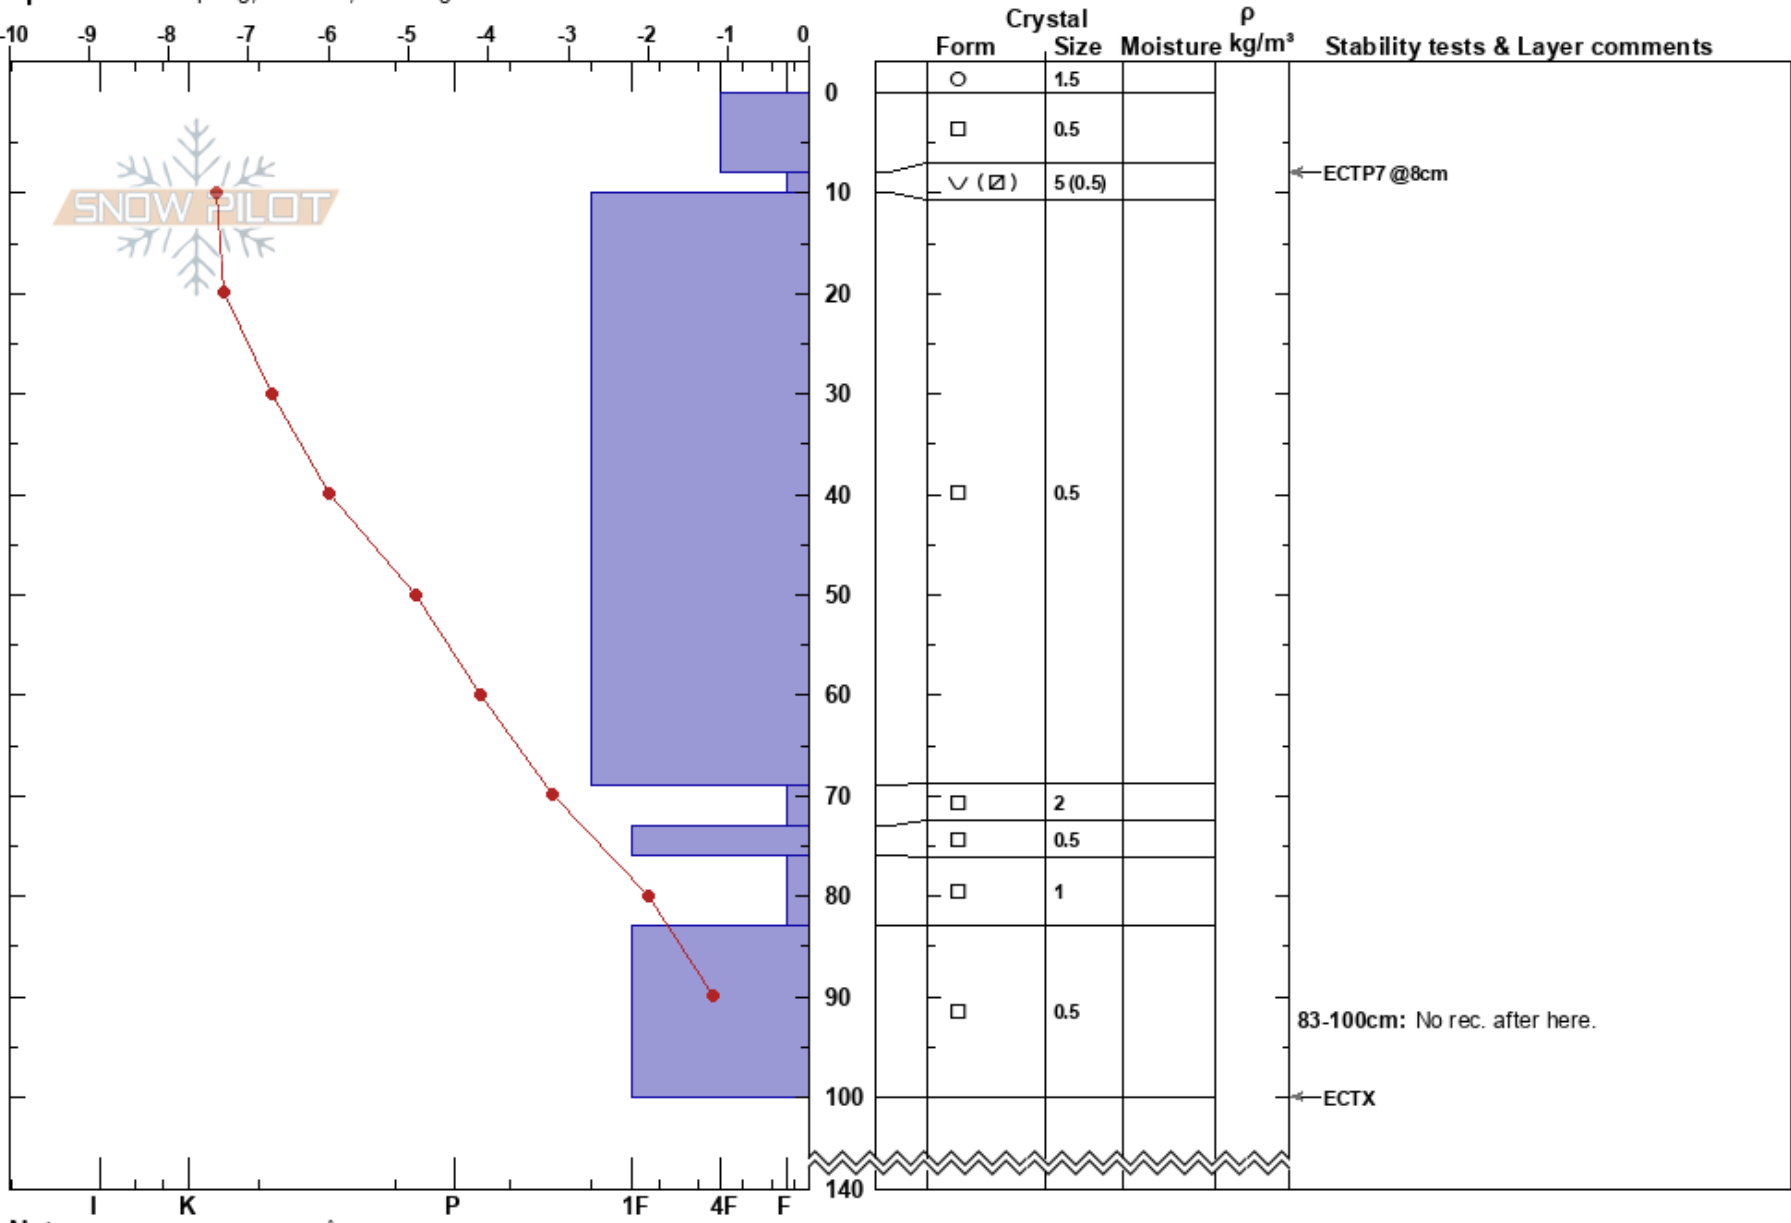

Storskaven  
 Funäsfjällen  
 Sweden  
**Elevation:** 1047 m  
**Aspect:** NW  
**Specifics:** Collapsing, localized; Cracking

Jaden Lanham Devine  
 15/12/2023 - 11:10  
**Co-ord:** 33V 363708E 6944450N  
**Slope Angle:** 20°  
**Wind Loading:** previous

**Stability:**  
**Air Temperature:** -3.8°C **PF:** 20  
**Sky Cover:** SCT  
**Precipitation:** NO  
**Wind:** S Calm

**HS:** 140  
**Layer Notes:**  
 8-10cm: Problematic layer  
 83-100cm: No rec. after here.

**Notes:** Radiation crust finns på yte.