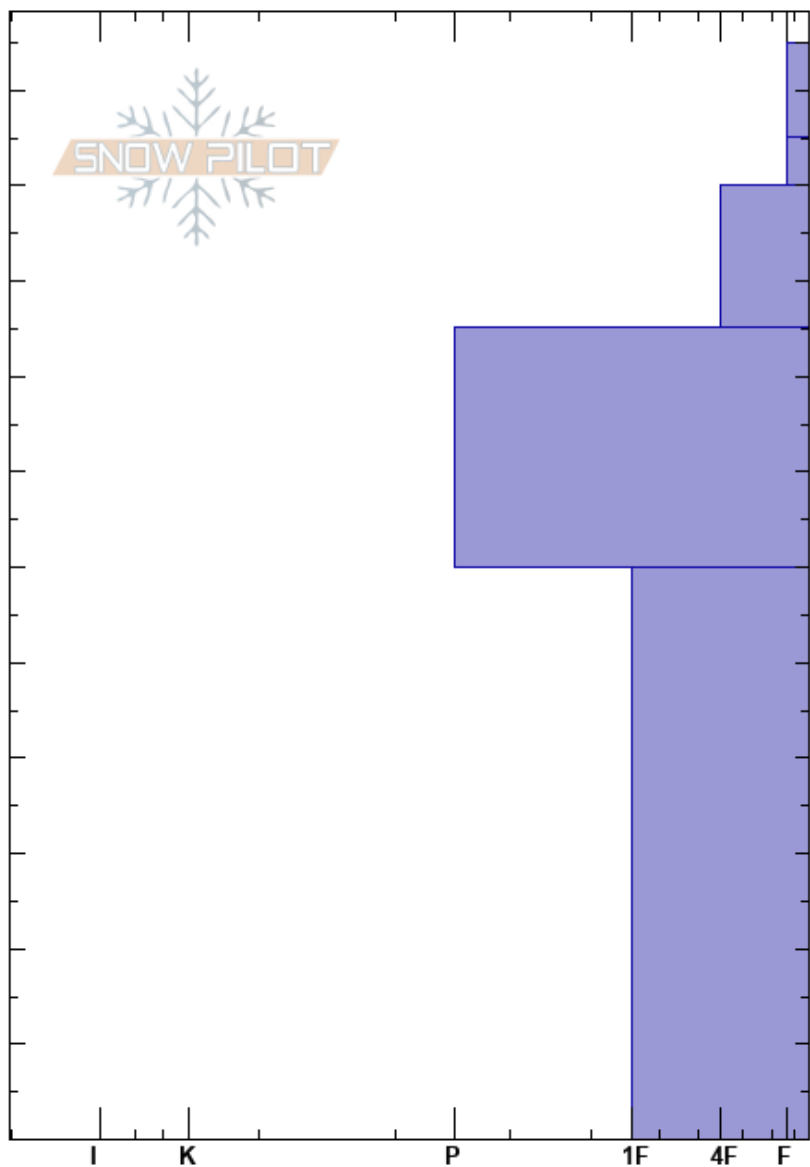

Välliste Konvexen skil
 Välliste
 Sweden
Elevation: 793 m
Aspect: SE
Specifics:

Oskar Brodén
 15/12/2023 - 11:20
Co-ord:
Slope Angle: 35°
Wind Loading:

Stability: **HS:** 115 **Layer Notes:**
Air Temperature: -2.3°C **PF:** 40
Sky Cover: OVC
Precipitation: NO
Wind: W Light Breeze

Crystal Form	Crystal Size	Moisture	ρ kg/m ³	Stability tests & Layer comments
V (∅)	5-20			
∅ (V)	2-5			← ECTN15 @101cm
□	2			← ECTN24 @86cm
∅				
^ (⊙)	3-4			

Notes: