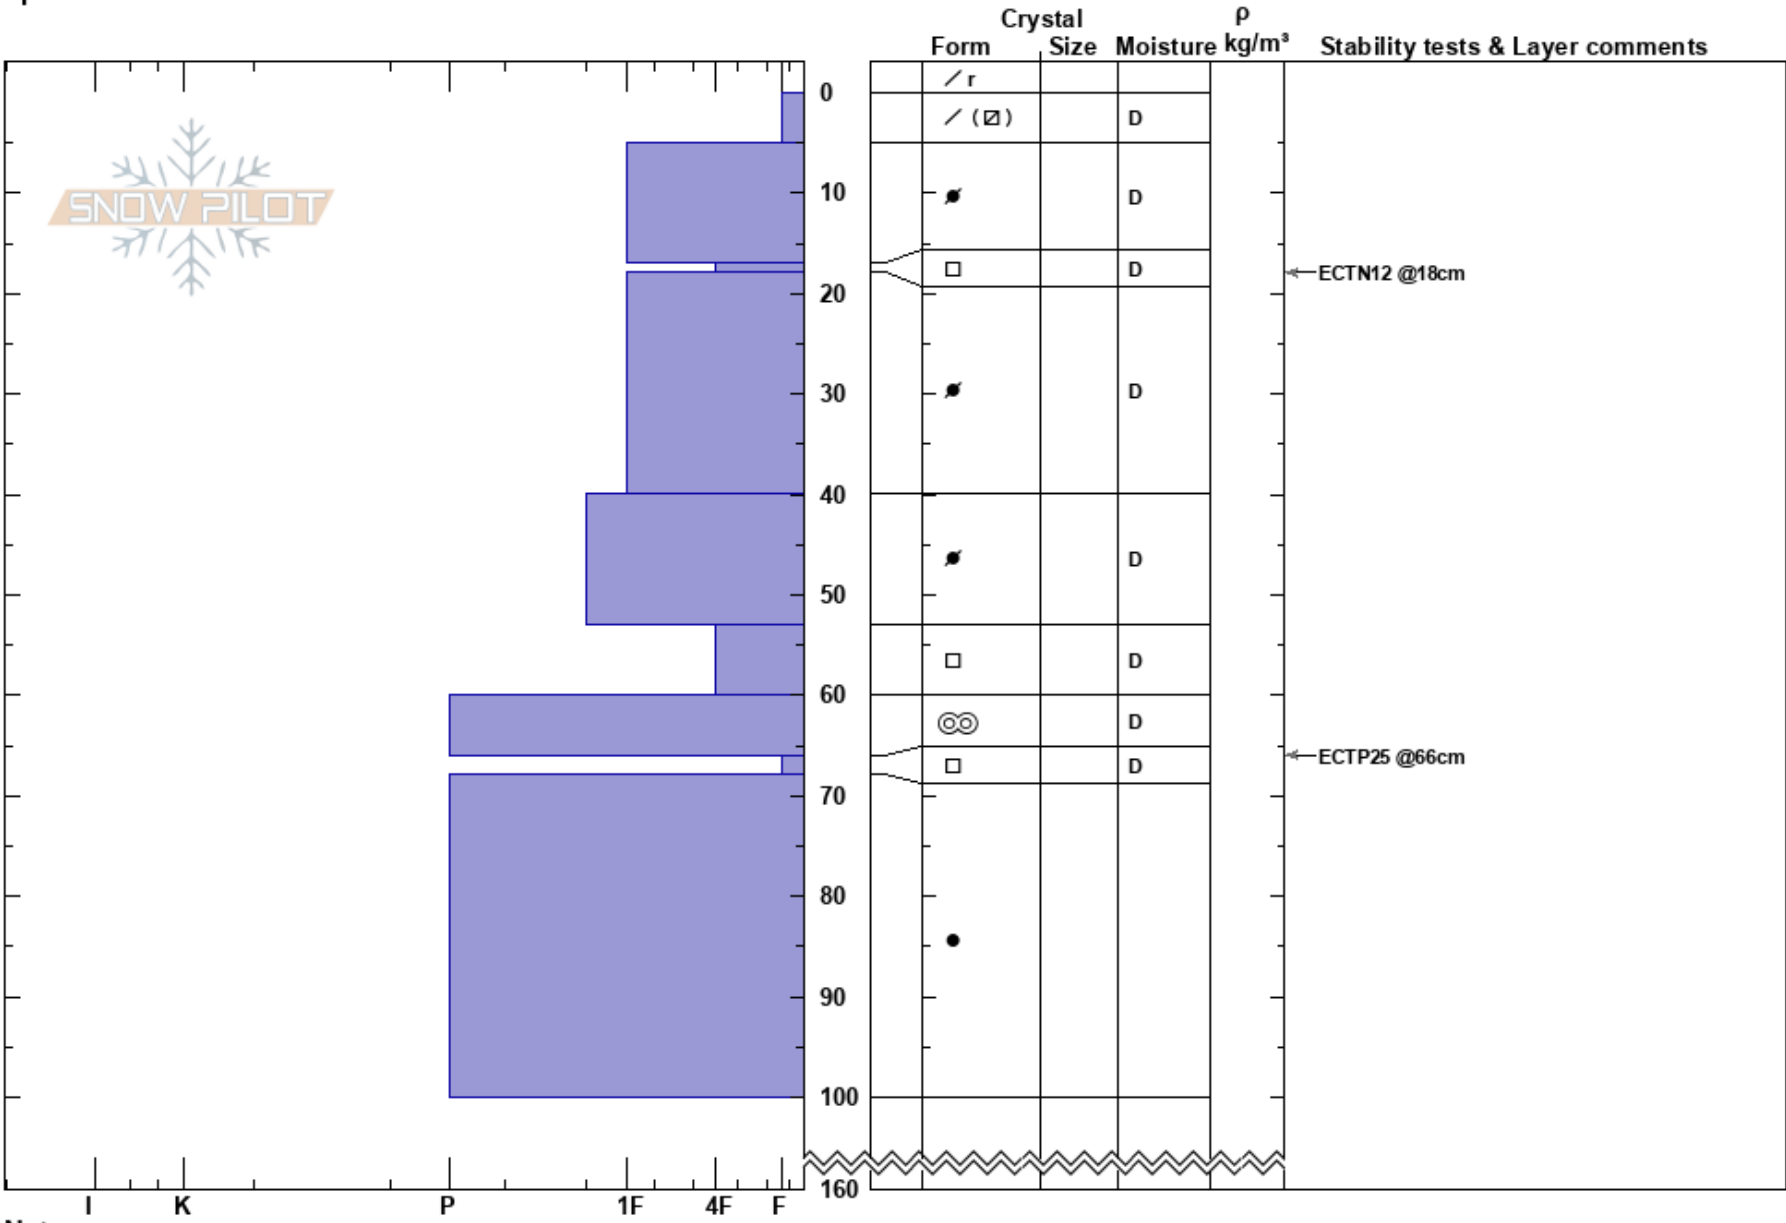

Husvålen
 Funäsfjällen
 Sweden
Elevation: 1010 m
Aspect: NE
Specifics:

John Wilcoxon
 15/12/2023 - 09:50
Co-ord: 33V 392151E 6974295N
Slope Angle: 22°
Wind Loading: previous

Stability: **HS:** 160
Air Temperature: **PF:** 5 66-68cm: Problematic layer
Sky Cover: SCT
Precipitation: NO
Wind: Calm