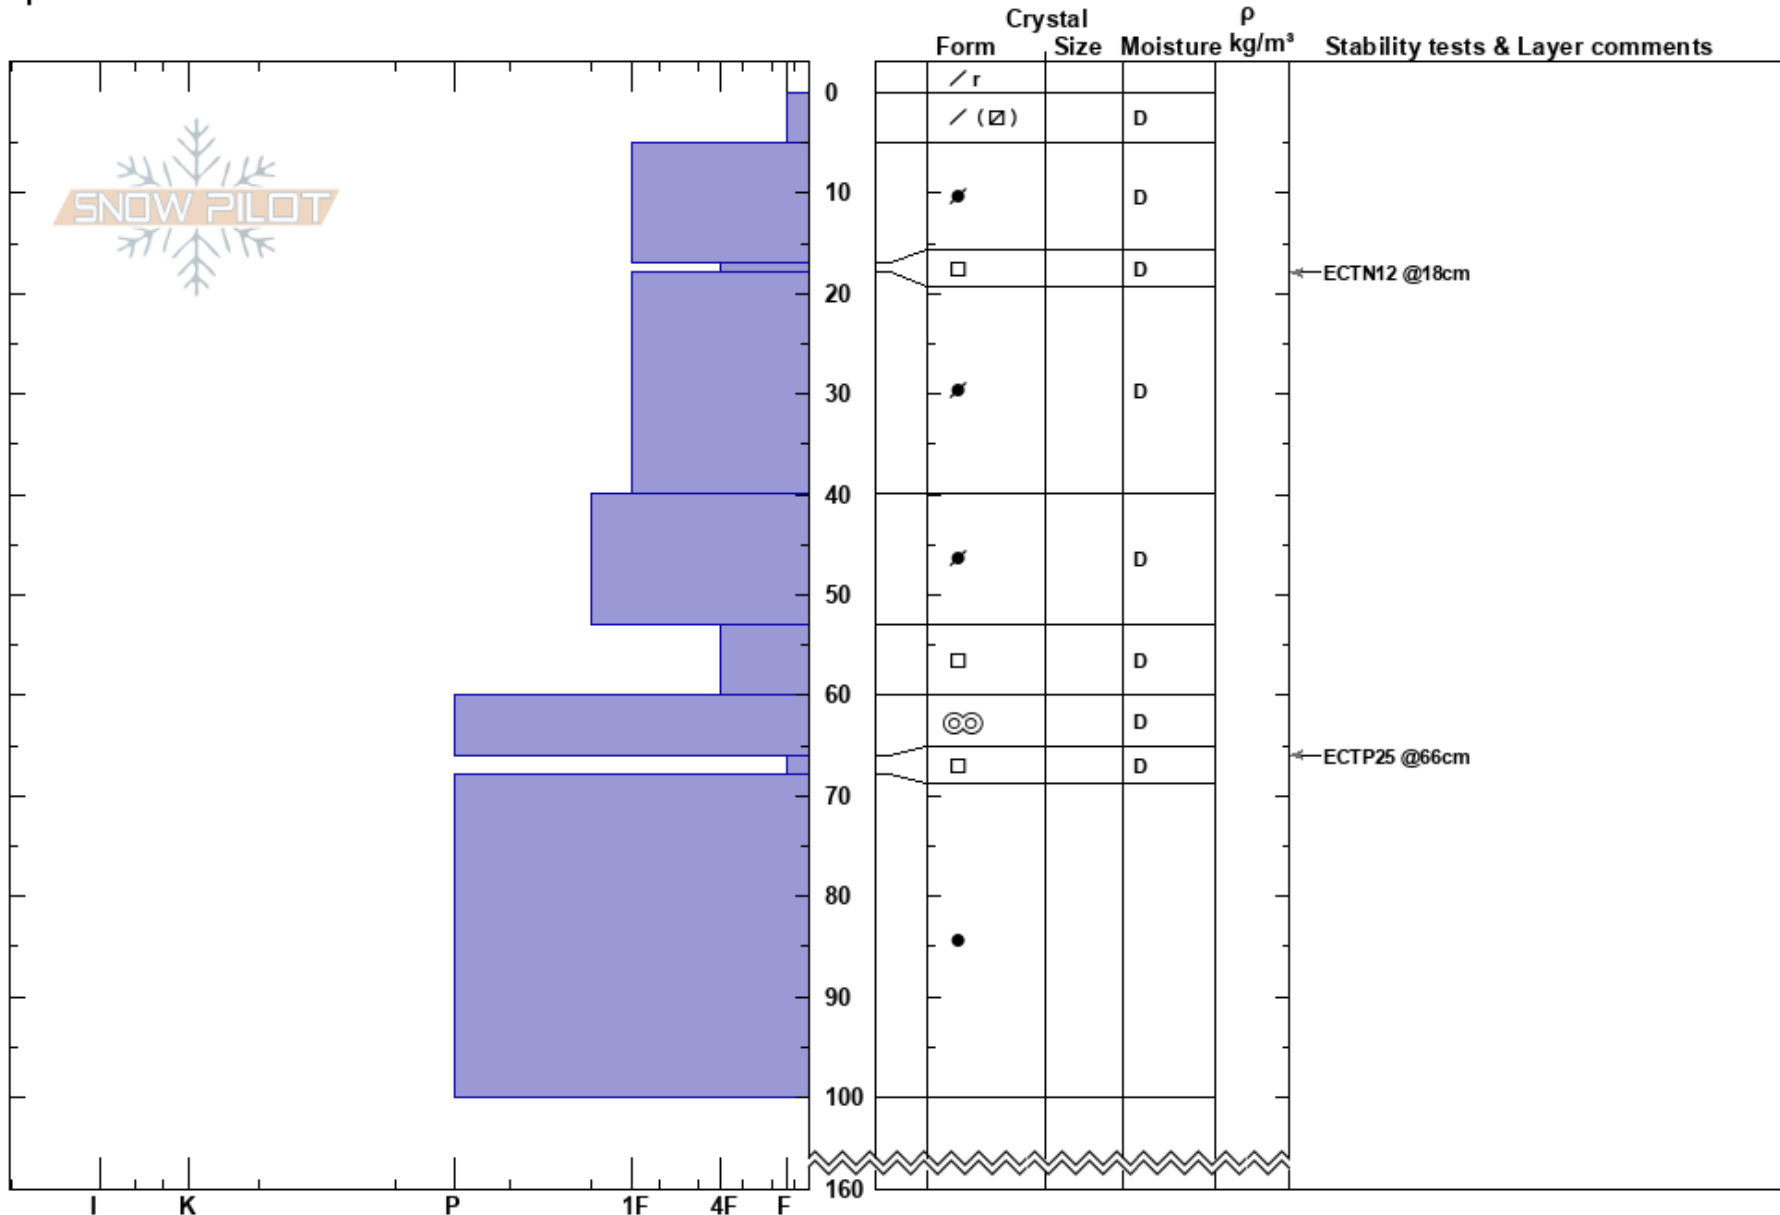

Husvålen
 Funäsfjällen
 Sweden
Elevation: 1010 m
Aspect: NE
Specifics:

John Wilcoxon
 15/12/2023 - 09:50
Co-ord: 33V 392151E 6974295N
Slope Angle: 22°
Wind Loading: previous

Stability: **HS:** 160
Air Temperature: **PF:** 5 66-68cm: Problematic layer
Sky Cover: SCT
Precipitation: NO
Wind: Calm