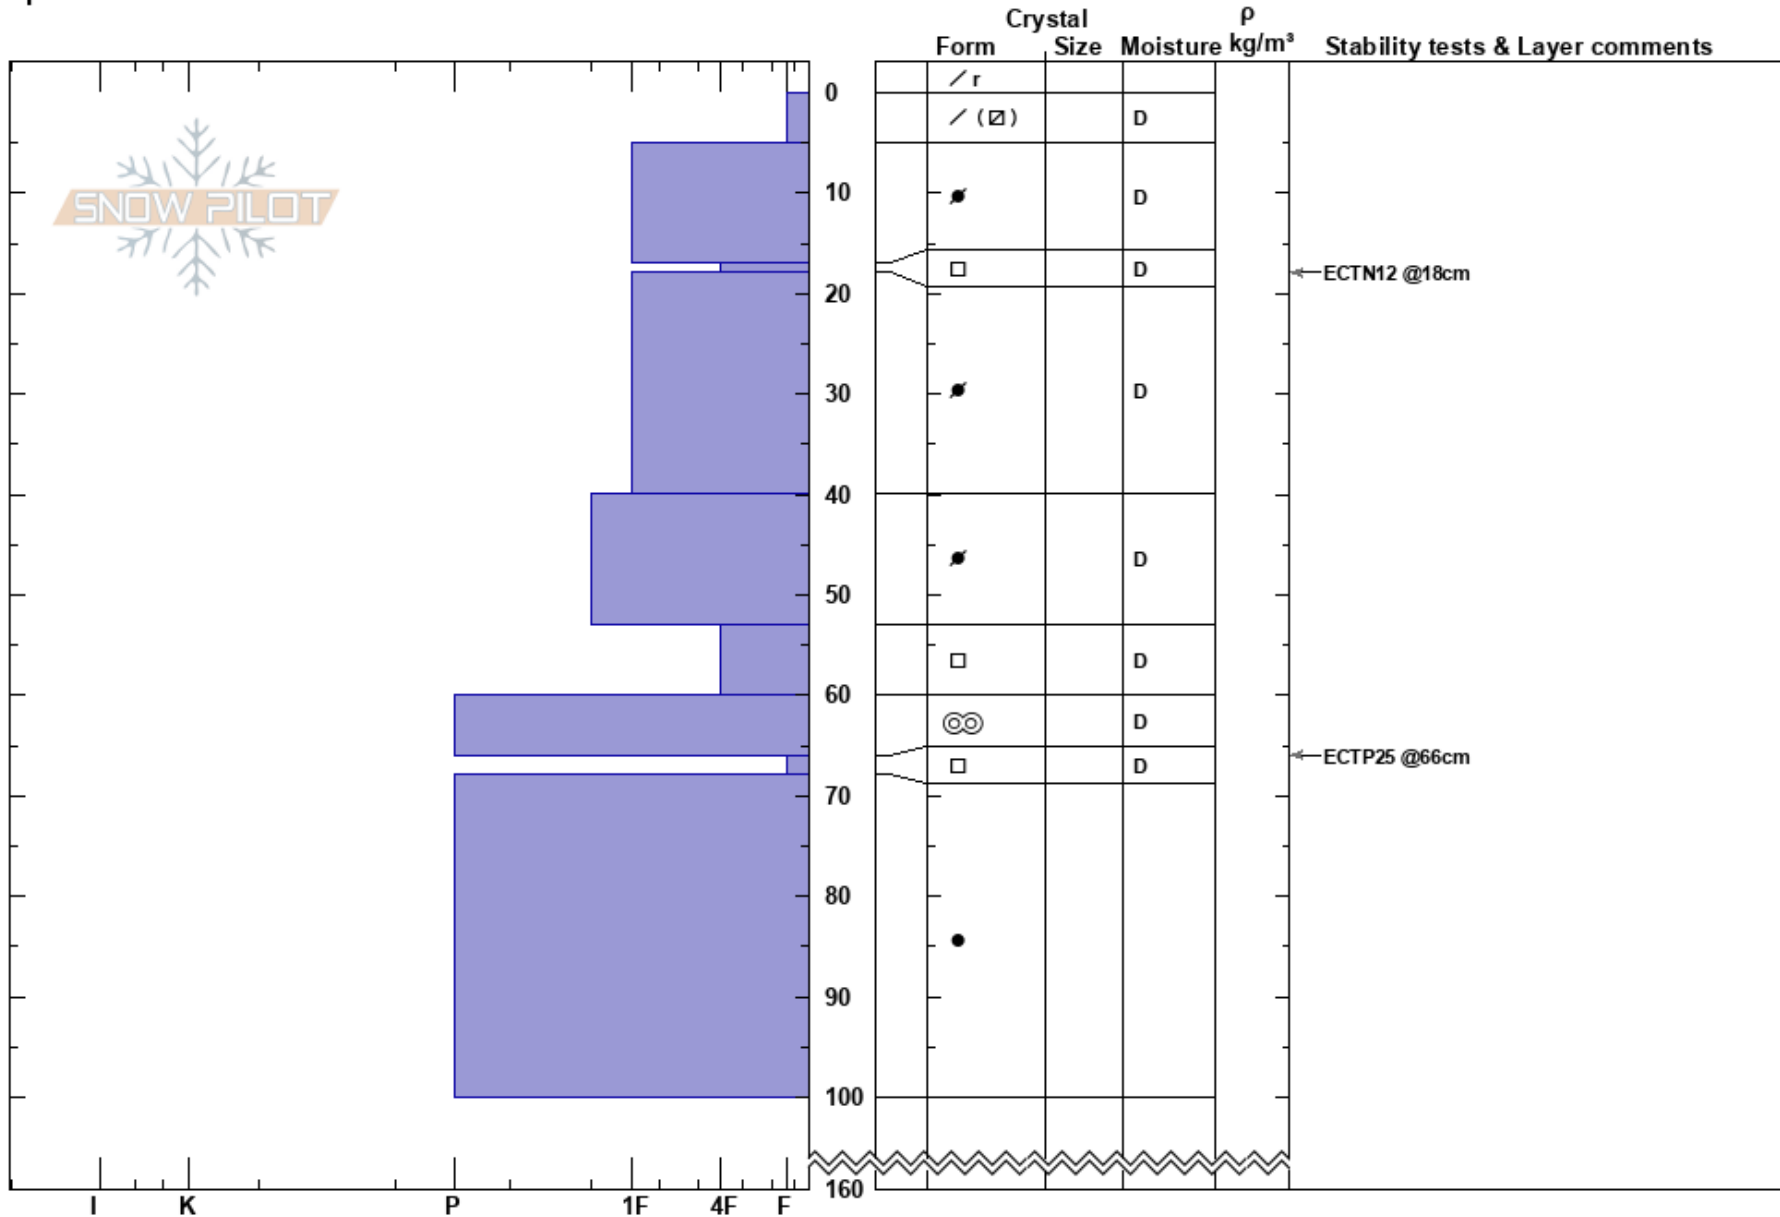

Husvålen
 Funäsfjällen
 Sweden
Elevation: 1010 m
Aspect: NE
Specifics:

John Wilcoxon
 15/12/2023 - 09:50
Co-ord: 33V 392151E 6974295N
Slope Angle: 22°
Wind Loading: previous

Stability: **HS:** 160
Air Temperature: **PF:** 5 66-68cm: Problematic layer
Sky Cover: SCT
Precipitation: NO
Wind: Calm