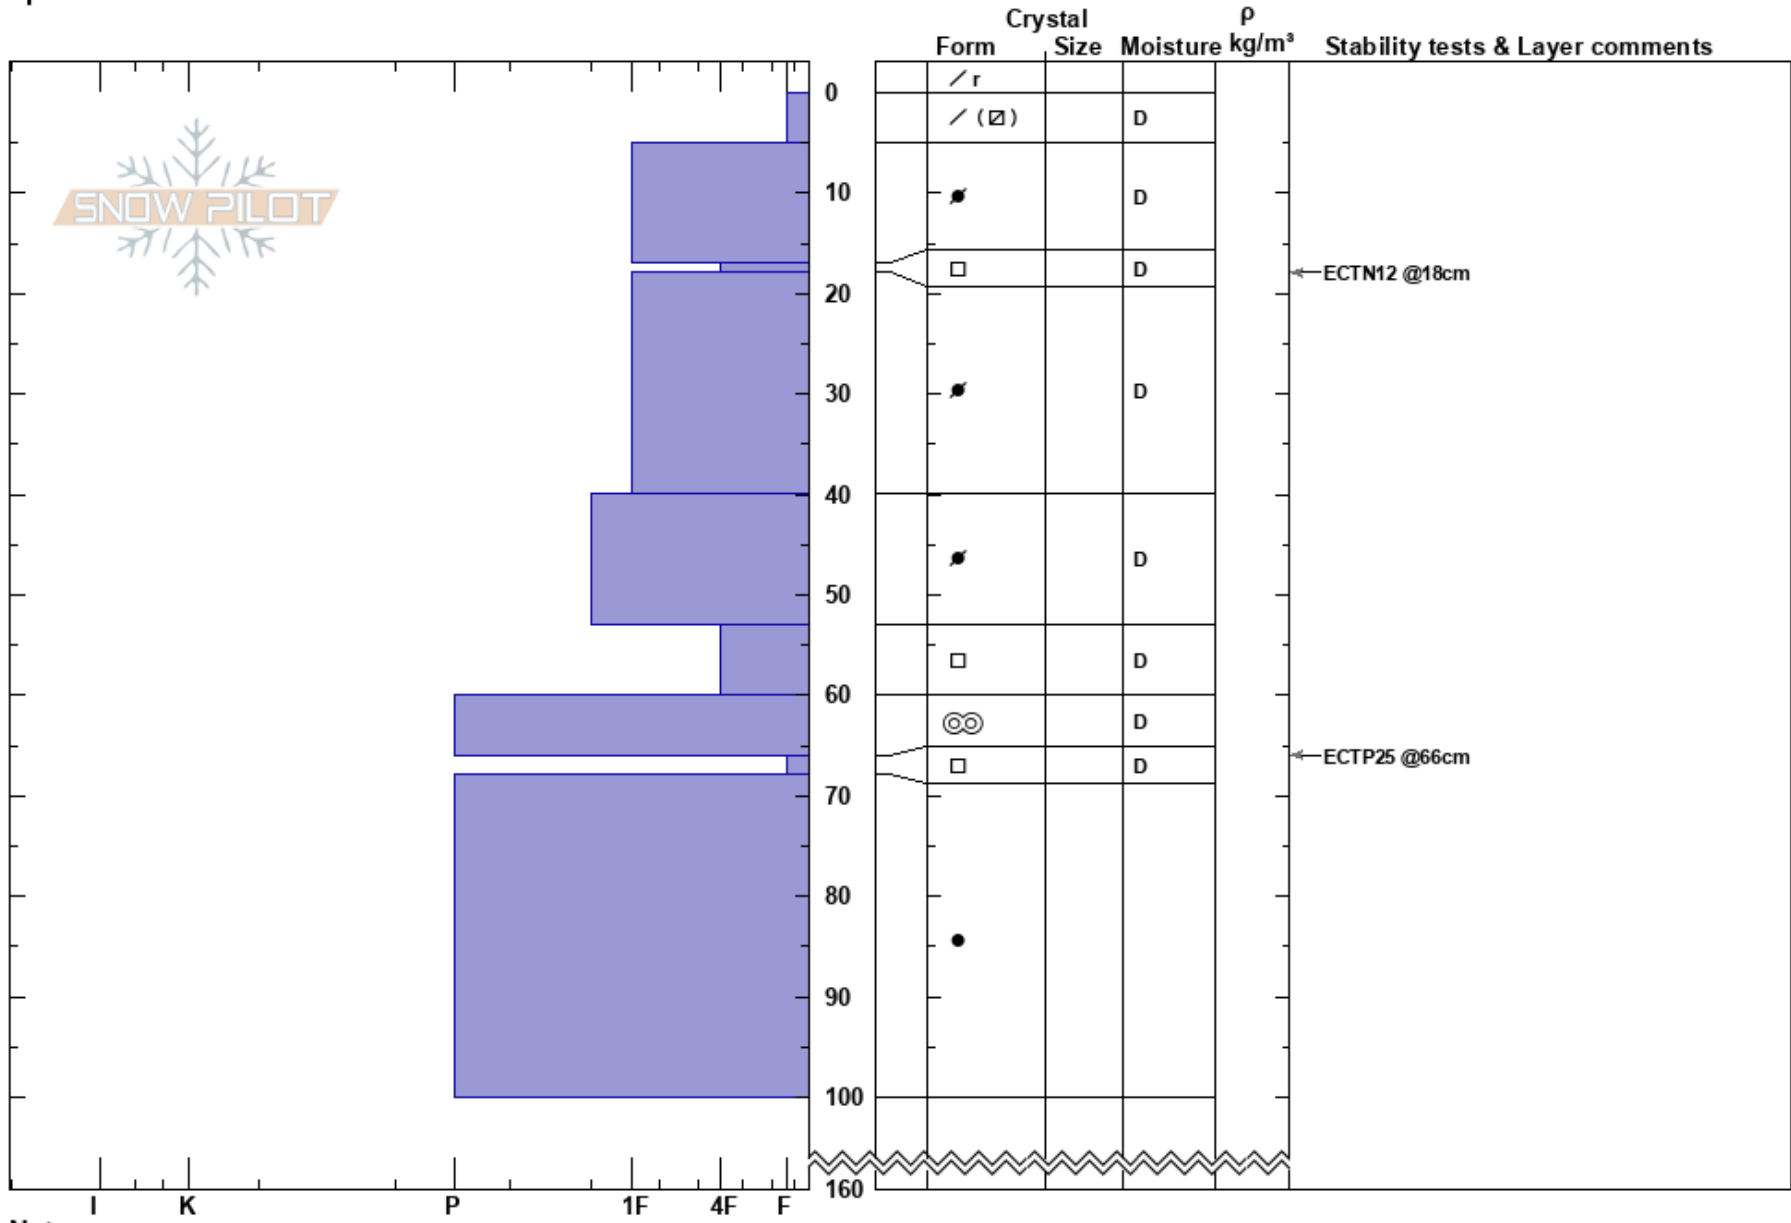

Husvålen
 Funäsfjällen
 Sweden
Elevation: 1010 m
Aspect: NE
Specifics:

John Wilcoxon
 15/12/2023 - 09:50
Co-ord: 33V 392151E 6974295N
Slope Angle: 22°
Wind Loading: previous

Stability: **HS:** 160
Air Temperature: **PF:** 5 66-68cm: Problematic layer
Sky Cover: SCT
Precipitation: NO
Wind: Calm

Notes: I K P 1F 4F F