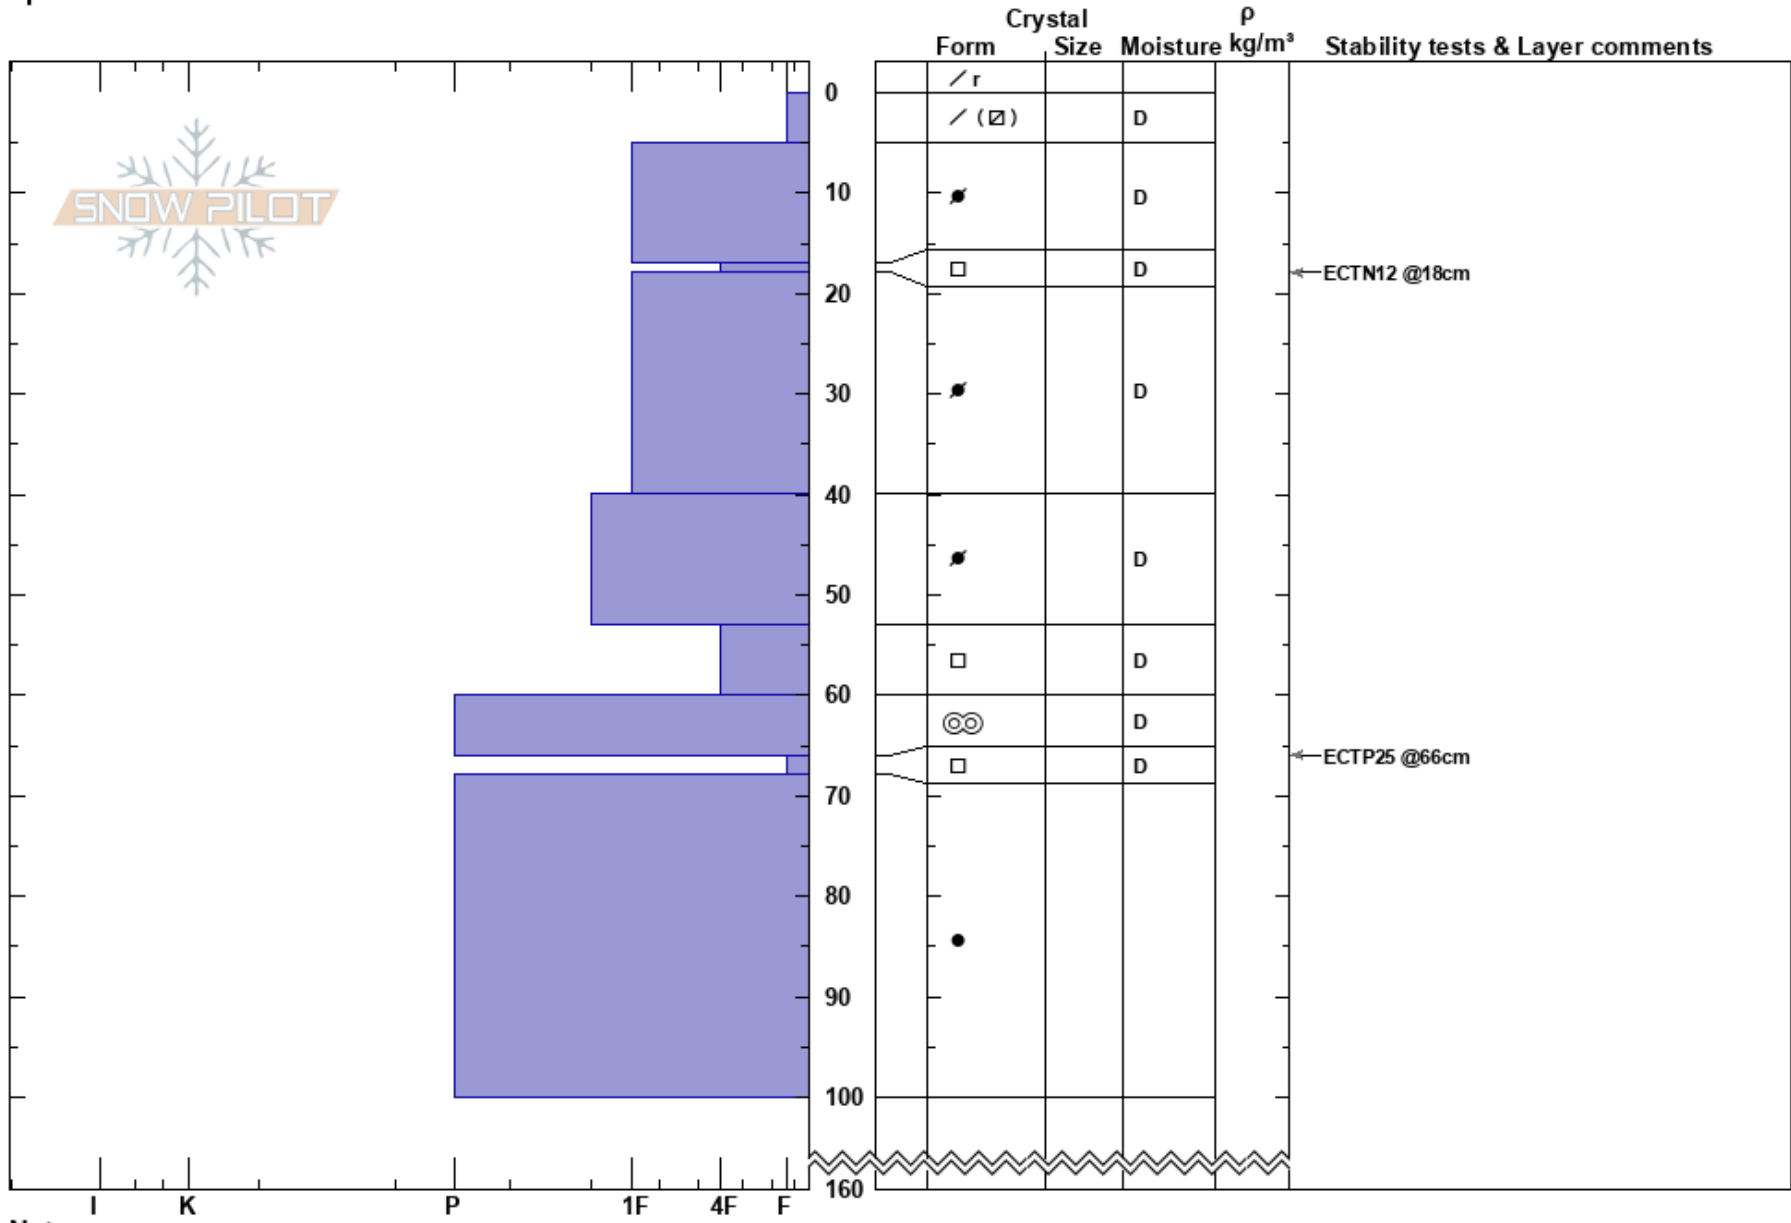

Husvålen
 Funäsfjällen
 Sweden
Elevation: 1010 m
Aspect: NE
Specifics:

John Wilcoxon
 15/12/2023 - 09:50
Co-ord: 33V 392151E 6974295N
Slope Angle: 22°
Wind Loading: previous

Stability: **HS:** 160
Air Temperature: **PF:** 5 66-68cm: Problematic layer
Sky Cover: SCT
Precipitation: NO
Wind: Calm