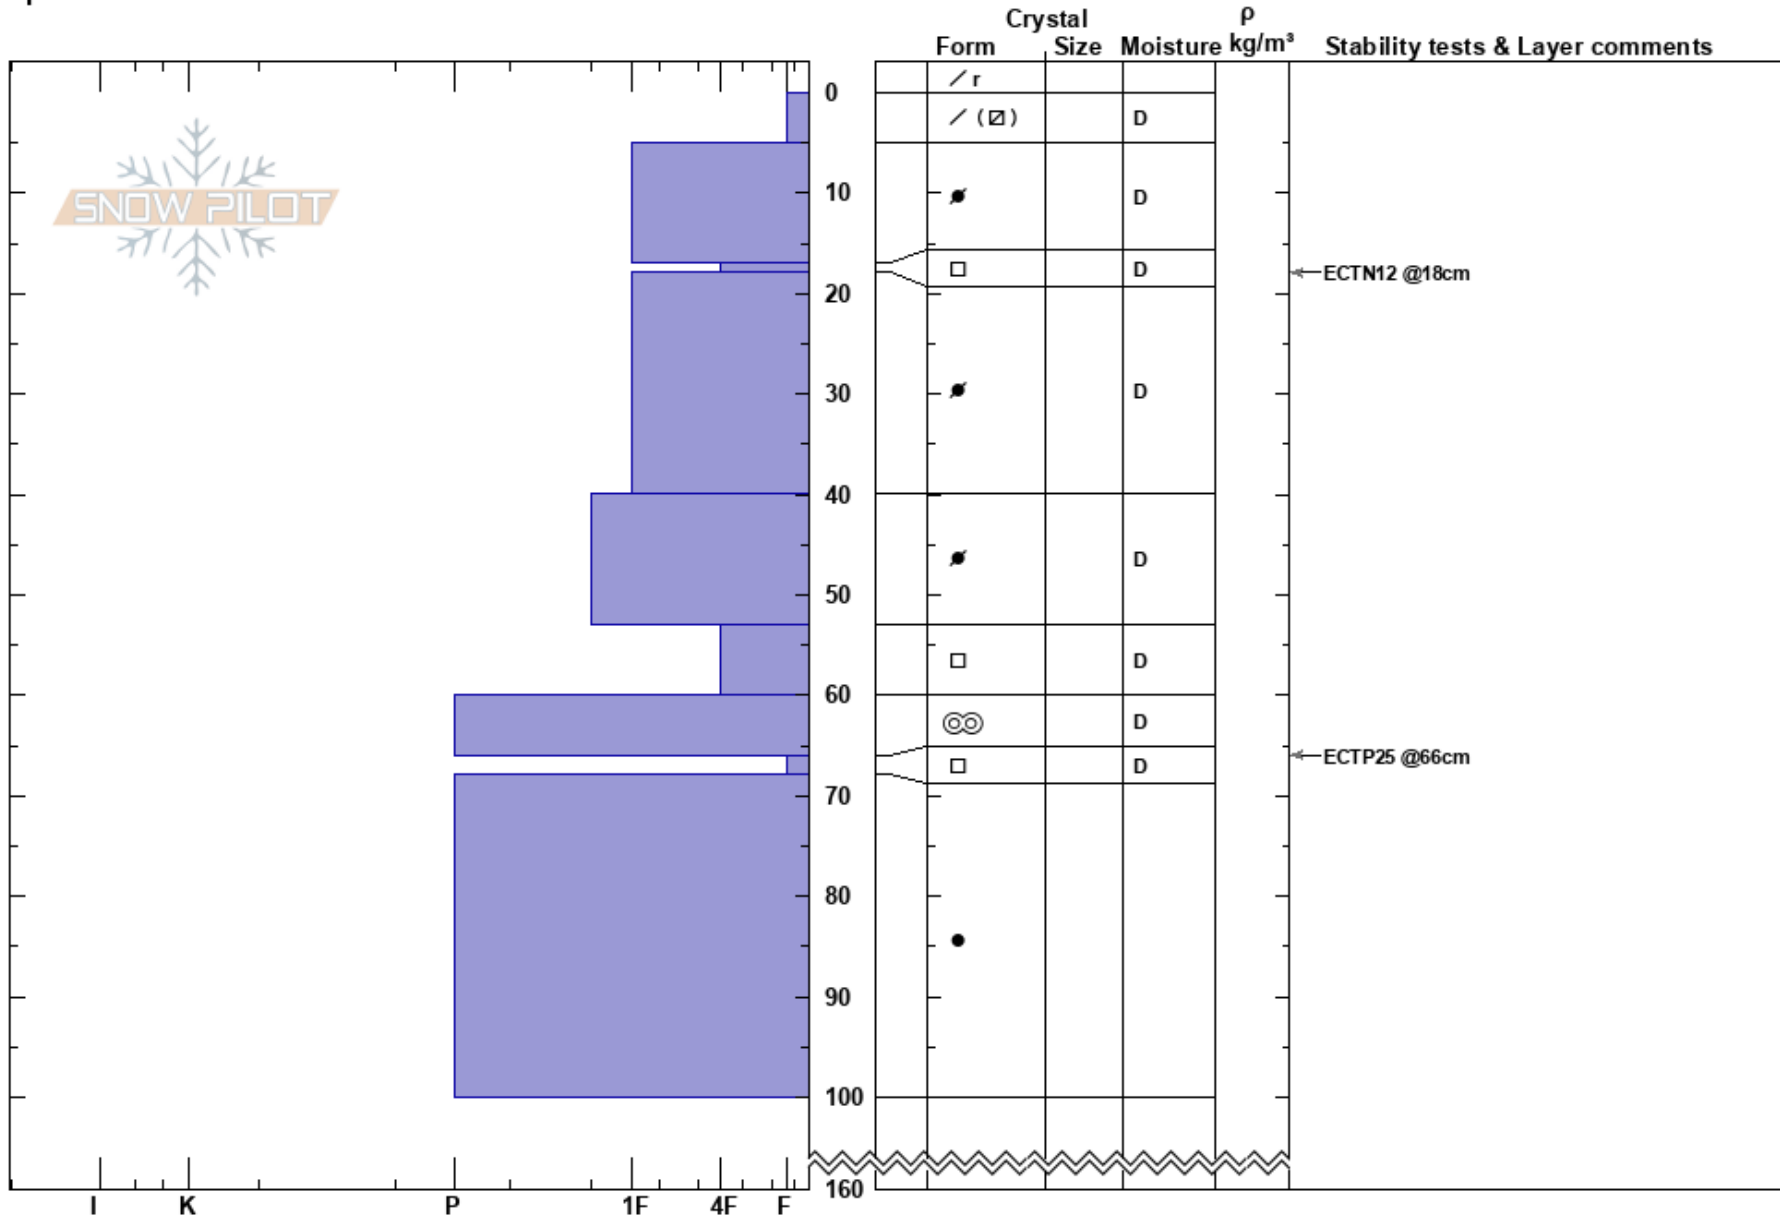

Husvålen
 Funäsfjällen
 Sweden
Elevation: 1010 m
Aspect: NE
Specifics:

John Wilcoxon
 15/12/2023 - 09:50
Co-ord: 33V 392151E 6974295N
Slope Angle: 22°
Wind Loading: previous

Stability: **HS:** 160
Air Temperature: **PF:** 5 66-68cm: Problematic layer
Sky Cover: SCT
Precipitation: NO
Wind: Calm

Notes: I K P 1F 4F F