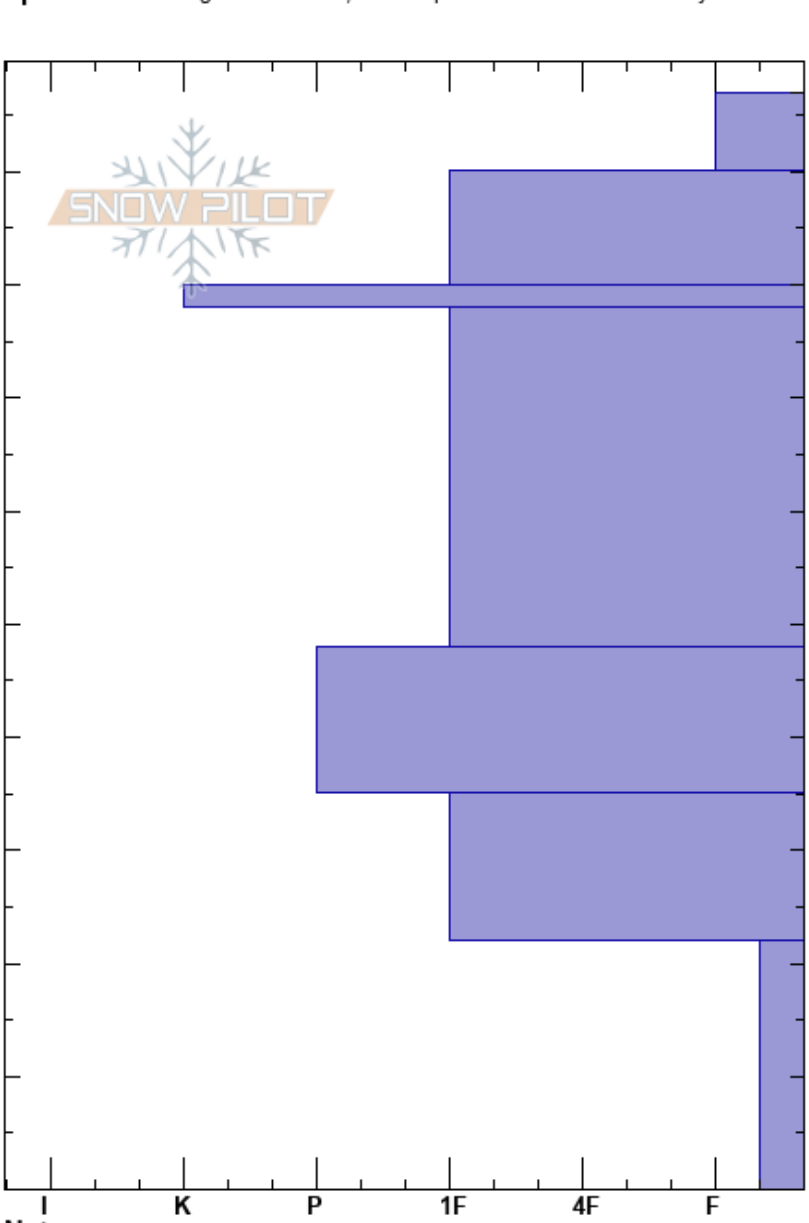

Porky Cirque Runout  
 Wasatch Range  
 UT  
 Elevation: 8713 ft  
 Aspect: 150°  
 Specifics: Pit dug in a Ski Area; Pit is representative of backcountry

Hugh Fisher  
 12/14/2023 - 12:30pm  
 Co-ord: 41.19556N, -111.87850W  
 Slope Angle: 28°  
 Wind Loading:

Stability: HS:97  
 Air Temperature: -4°C  
 Sky Cover: CLR  
 Precipitation: NO  
 Wind: Calm  
 Layer Notes:  
 22-0cm: Problematic layer

Depth (cm)	Crystal		Moisture	$\rho$ kg/m <sup>3</sup>	Stability tests & Layer comments
	Form	Size			
97					
90	+				
85	/				
80	⊙				
70					
60					
50					
40					
30					
20					← ECTP14 @22cm ← PST10/100 (Arr) @22cm
10	□				
0					