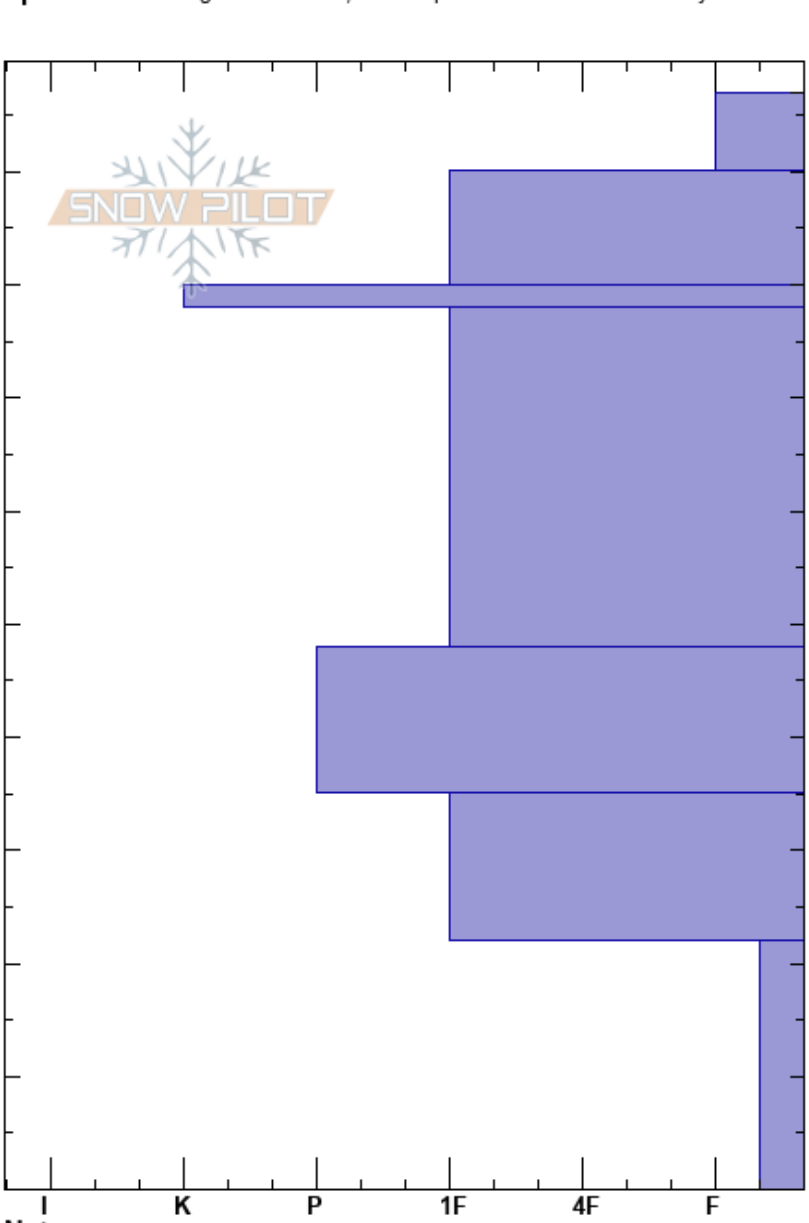

Porky Cirque Runout
 Wasatch Range
 UT
 Elevation: 8713 ft
 Aspect: 150°
 Specifics: Pit dug in a Ski Area; Pit is representative of backcountry

Hugh Fisher
 12/14/2023 - 12:30pm
 Co-ord: 41.19556N, -111.87850W
 Slope Angle: 28°
 Wind Loading:

Stability: HS:97
 Air Temperature: -4°C
 Sky Cover: CLR
 Precipitation: NO
 Wind: Calm
 Layer Notes:
 22-0cm: Problematic layer

Depth (cm)	Crystal		Moisture	ρ kg/m ³	Stability tests & Layer comments
	Form	Size			
97					
90	+				
80	/				
80	⊙				
70					
60					
50					
40					
30					
20					← ECTP14 @22cm ← PST10/100 (Arr) @22cm
10	□				
0					