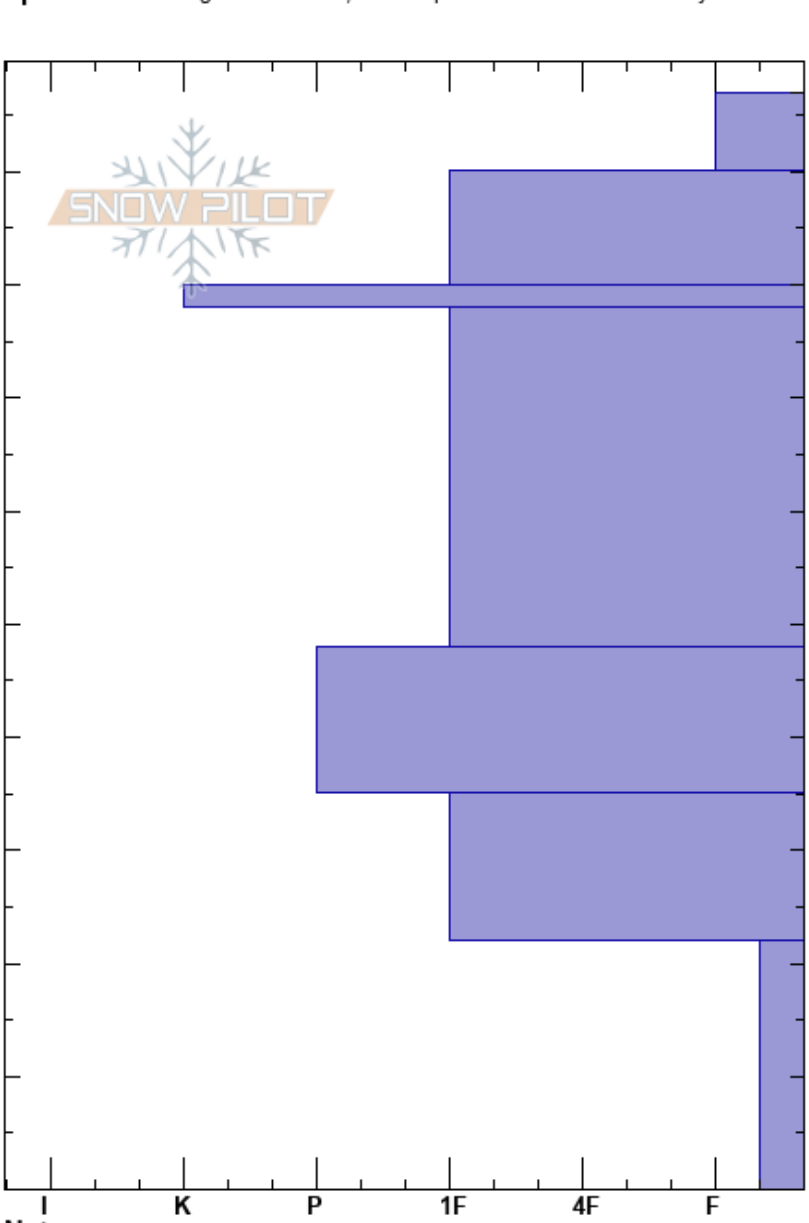

Porky Cirque Runout
 Wasatch Range
 UT
 Elevation: 8713 ft
 Aspect: 150°
 Specifics: Pit dug in a Ski Area; Pit is representative of backcountry

Hugh Fisher
 12/14/2023 - 12:30pm
 Co-ord: 41.19556N, -111.87850W
 Slope Angle: 28°
 Wind Loading:

Stability: HS:97
 Air Temperature: -4°C
 Sky Cover: CLR
 Precipitation: NO
 Wind: Calm
 Layer Notes:
 22-0cm: Problematic layer

Elevation (ft)	Crystal		Moisture	ρ kg/m ³	Stability tests & Layer comments
	Form	Size			
97					
90	+				
80	/				
80	⊙				
70					
60					
50					
40					
30					
20					← ECTP14 @22cm ← PST10/100 (Arr) @22cm
10	□				
0					