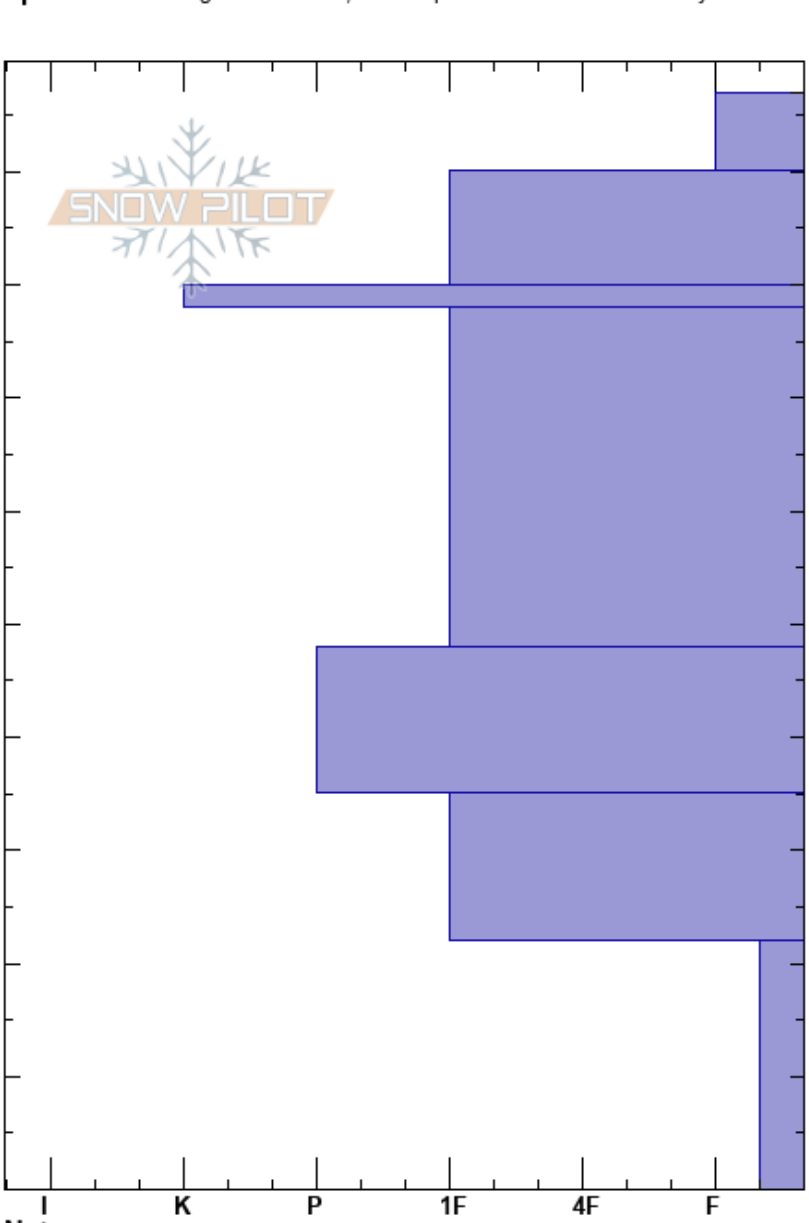

Porky Cirque Runout  
 Wasatch Range  
 UT  
 Elevation: 8713 ft  
 Aspect: 150°  
 Specifics: Pit dug in a Ski Area; Pit is representative of backcountry

Hugh Fisher  
 12/14/2023 - 12:30pm  
 Co-ord: 41.19556N, -111.87850W  
 Slope Angle: 28°  
 Wind Loading:

Stability: HS:97  
 Air Temperature: -4°C  
 Sky Cover: CLR  
 Precipitation: NO  
 Wind: Calm  
 Layer Notes:  
 22-0cm: Problematic layer

Depth (cm)	Crystal		Moisture	$\rho$ kg/m <sup>3</sup>	Stability tests & Layer comments
	Form	Size			
97					
90	+				
80	/				
80	⊙⊙				
70					
60					
50					
40					
30					
20					← ECTP14 @22cm ← PST10/100 (Arr) @22cm
10	□				
0					