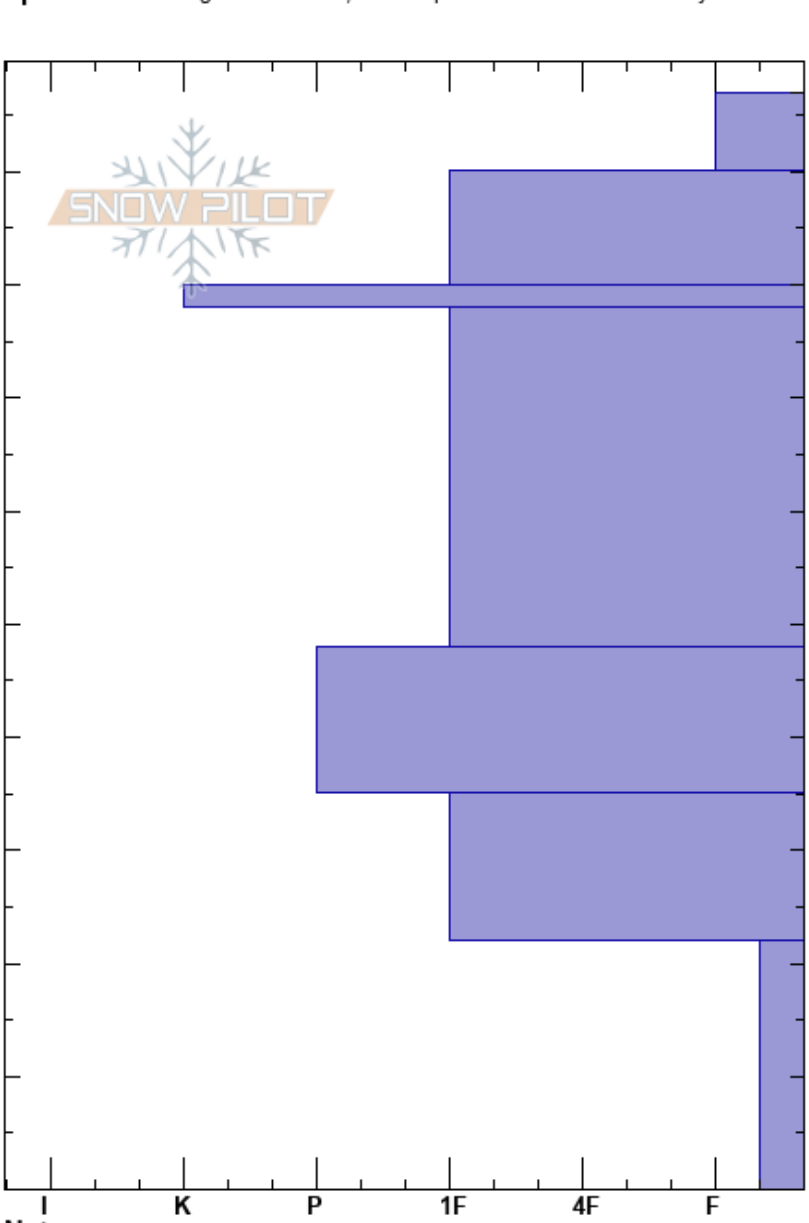

Porky Cirque Runout
 Wasatch Range
 UT
 Elevation: 8713 ft
 Aspect: 150°
 Specifics: Pit dug in a Ski Area; Pit is representative of backcountry

Hugh Fisher
 12/14/2023 - 12:30pm
 Co-ord: 41.19556N, -111.87850W
 Slope Angle: 28°
 Wind Loading:

Stability: HS:97
 Air Temperature: -4°C
 Sky Cover: CLR
 Precipitation: NO
 Wind: Calm
 Layer Notes:
 22-0cm: Problematic layer

Elevation (ft)	Crystal		Moisture	ρ kg/m ³	Stability tests & Layer comments
	Form	Size			
97					
90	+				
80	⊙				
70					
60					
50					
40					
30					
20					← ECTP14 @22cm ← PST10/100 (Arr) @22cm
10	□				
0					