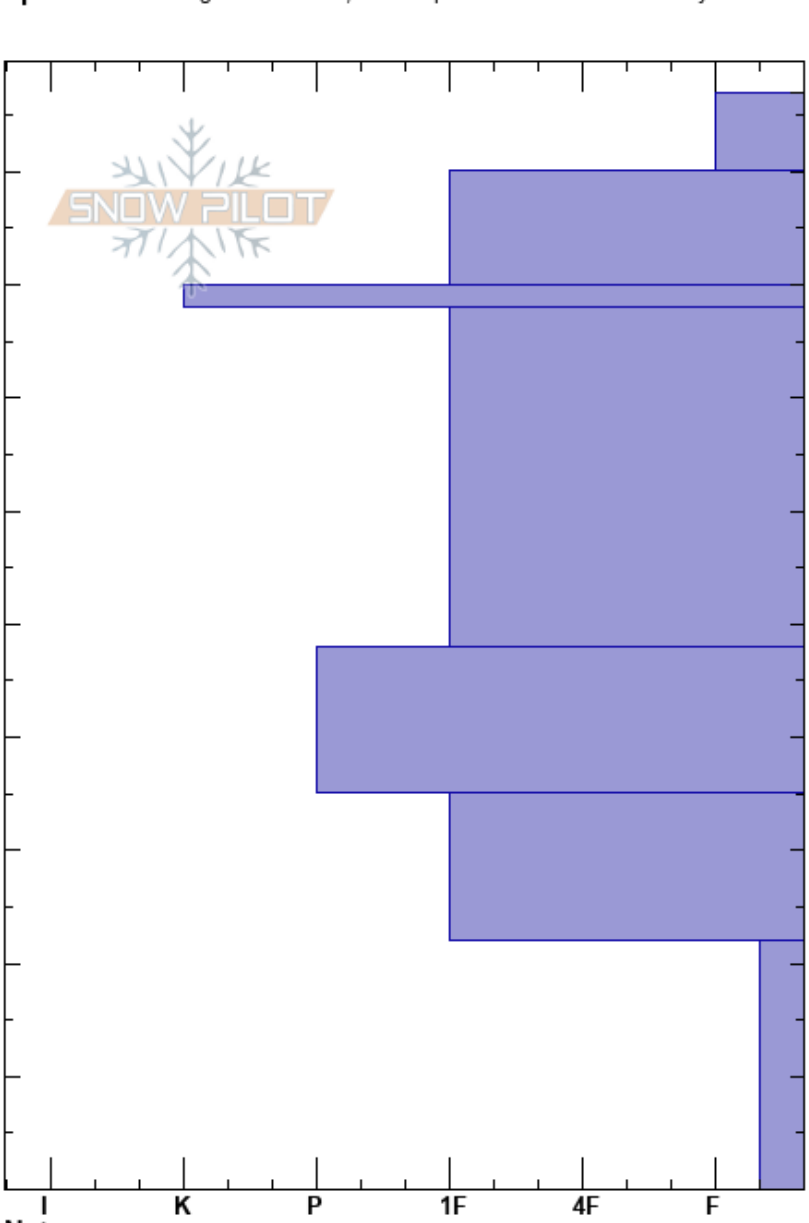

Porky Cirque Runout  
 Wasatch Range  
 UT  
 Elevation: 8713 ft  
 Aspect: 150°  
 Specifics: Pit dug in a Ski Area; Pit is representative of backcountry

Hugh Fisher  
 12/14/2023 - 12:30pm  
 Co-ord: 41.19556N, -111.87850W  
 Slope Angle: 28°  
 Wind Loading:

Stability: HS:97  
 Air Temperature: -4°C  
 Sky Cover: CLR  
 Precipitation: NO  
 Wind: Calm  
 Layer Notes:  
 22-0cm: Problematic layer

Depth (cm)	Crystal		Moisture	$\rho$ kg/m <sup>3</sup>	Stability tests & Layer comments
	Form	Size			
97					
90	+				
80	/				
80	⊙				
70					
60					
50					
40					
30					
20					← ECTP14 @22cm ← PST10/100 (Arr) @22cm
10	□				
0					