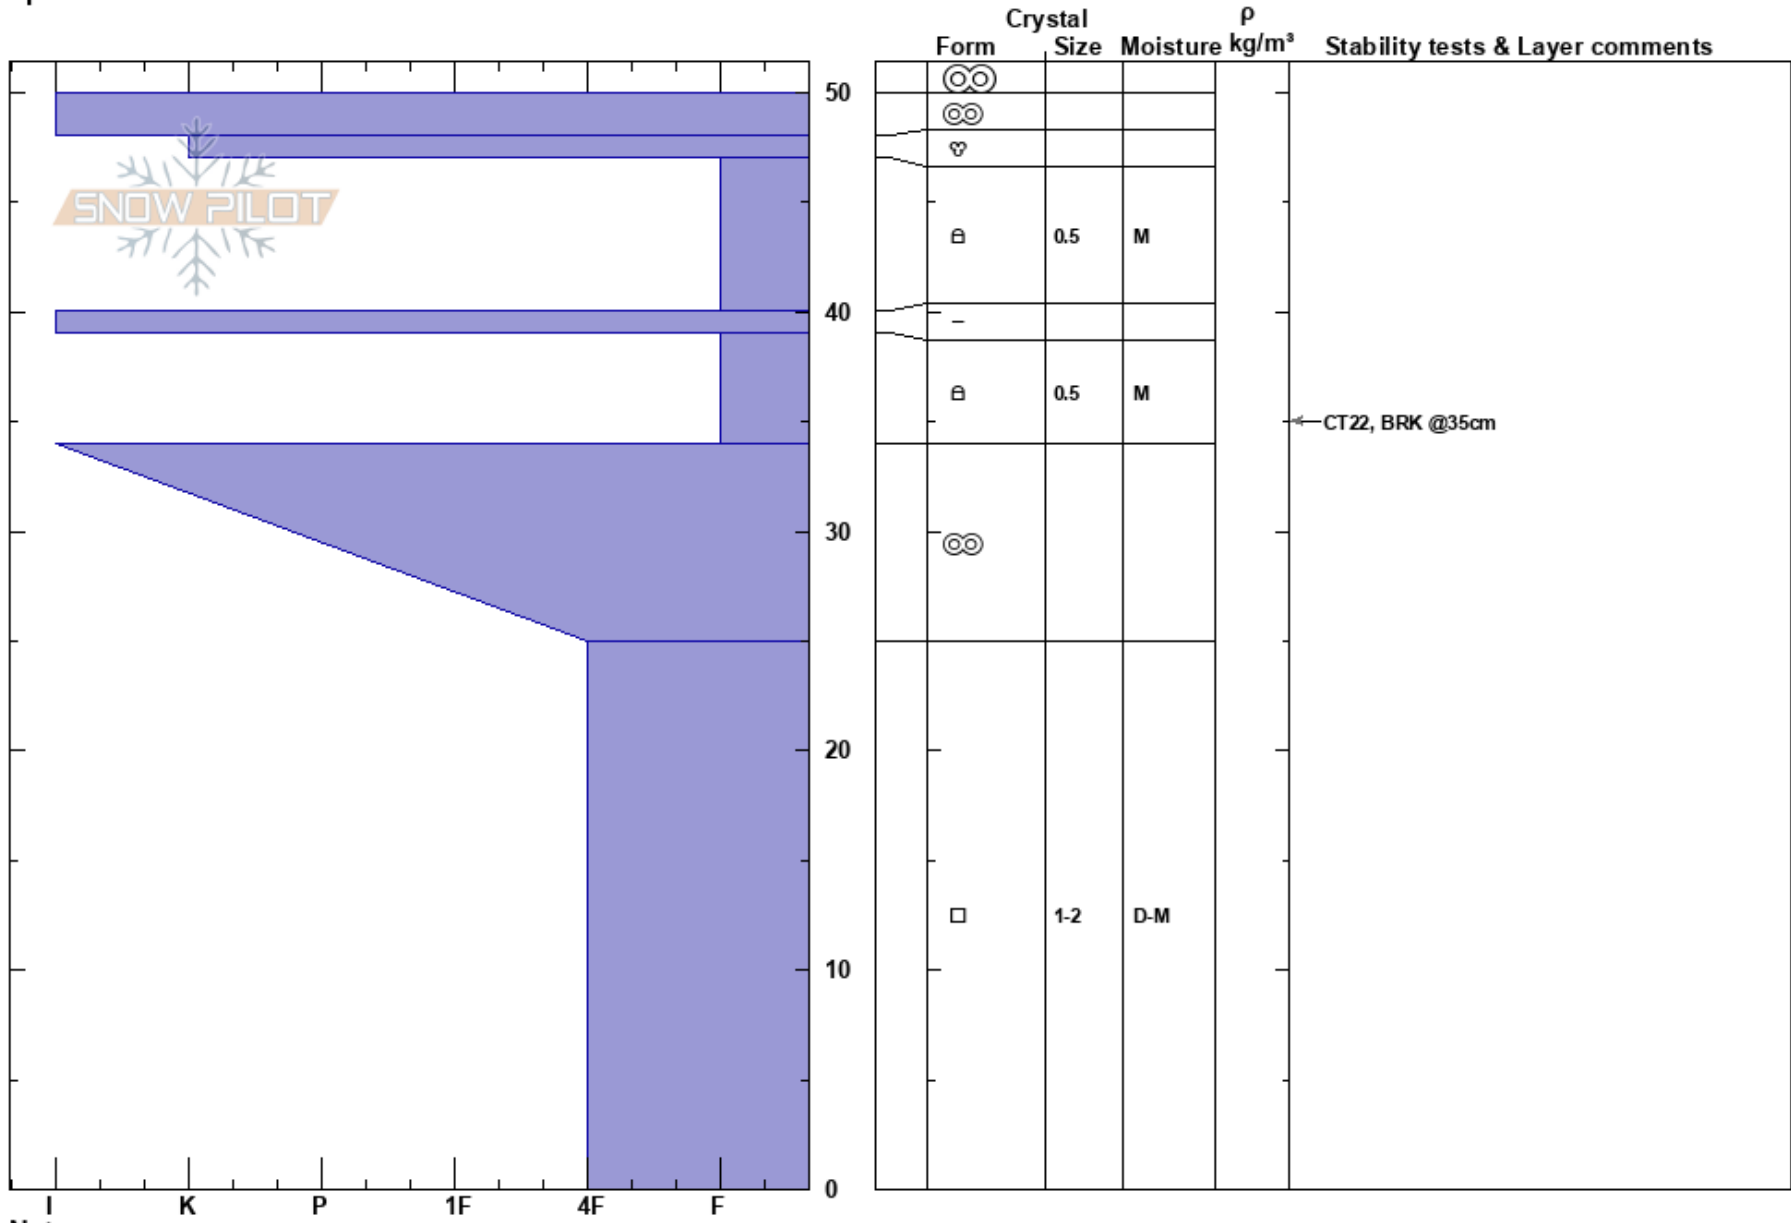

San Joaquin SE
Eastern Sierra Nevada
CA
Elevation: 9700 ft
Aspect: SE
Specifics:

Everett Phillips
12/14/2023 - 12:45pm
Co-ord: 37.67114N, -119.06122W
Slope Angle: 16°
Wind Loading: previous

Stability:
Air Temperature: 4.4°C
Sky Cover: BKN
Precipitation: NO
Wind: SW Light Breeze

Layer Notes:

HS:50
PF:5
PS:0

Notes: