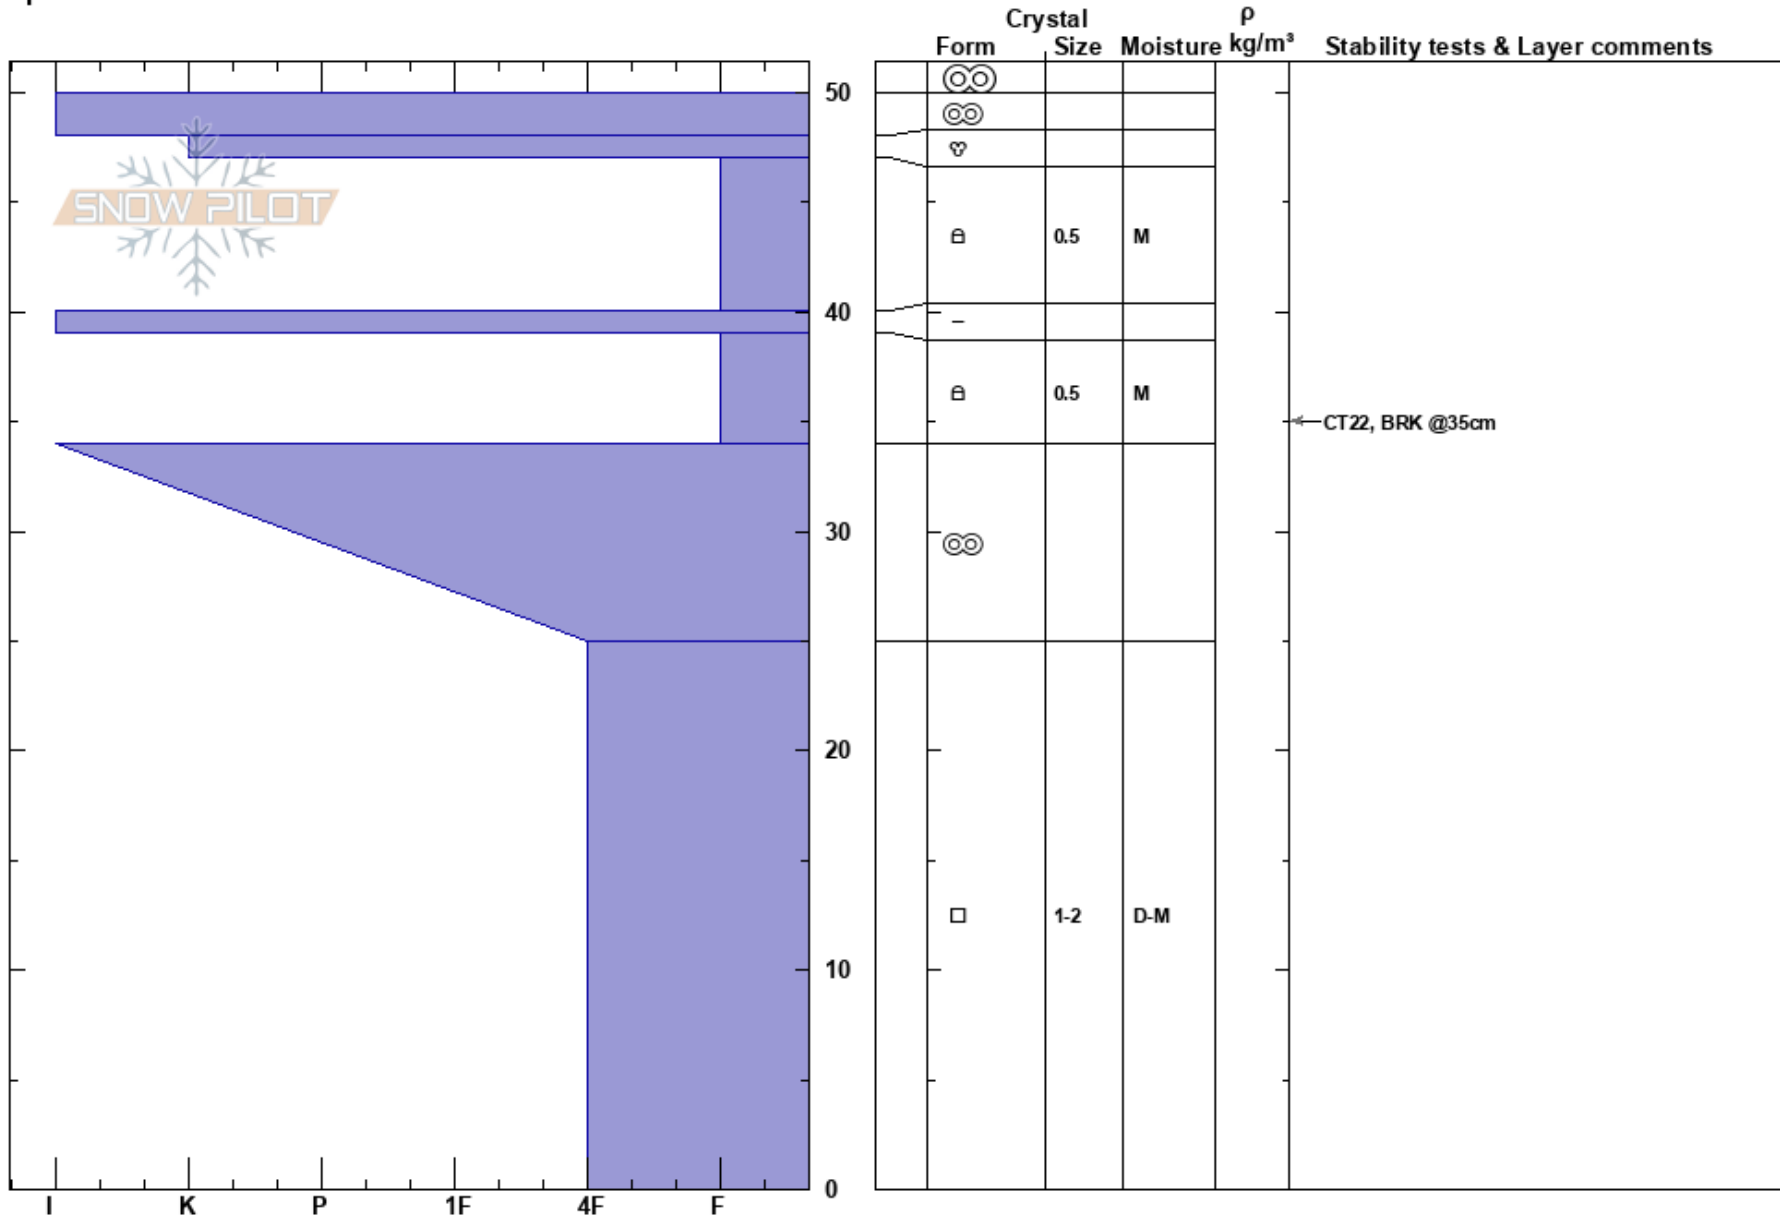

San Joaquin SE
 Eastern Sierra Nevada
 CA
Elevation: 9700 ft
Aspect: SE
Specifics:

Everett Phillips
 12/14/2023 - 12:45pm
Co-ord: 37.67114N, -119.06122W
Slope Angle: 16°
Wind Loading: previous

Stability:
Air Temperature: 4.4°C
Sky Cover: BKN
Precipitation: NO
Wind: SW Light Breeze

HS: 50

PF: 5

PS: 0

Layer Notes:

Notes: