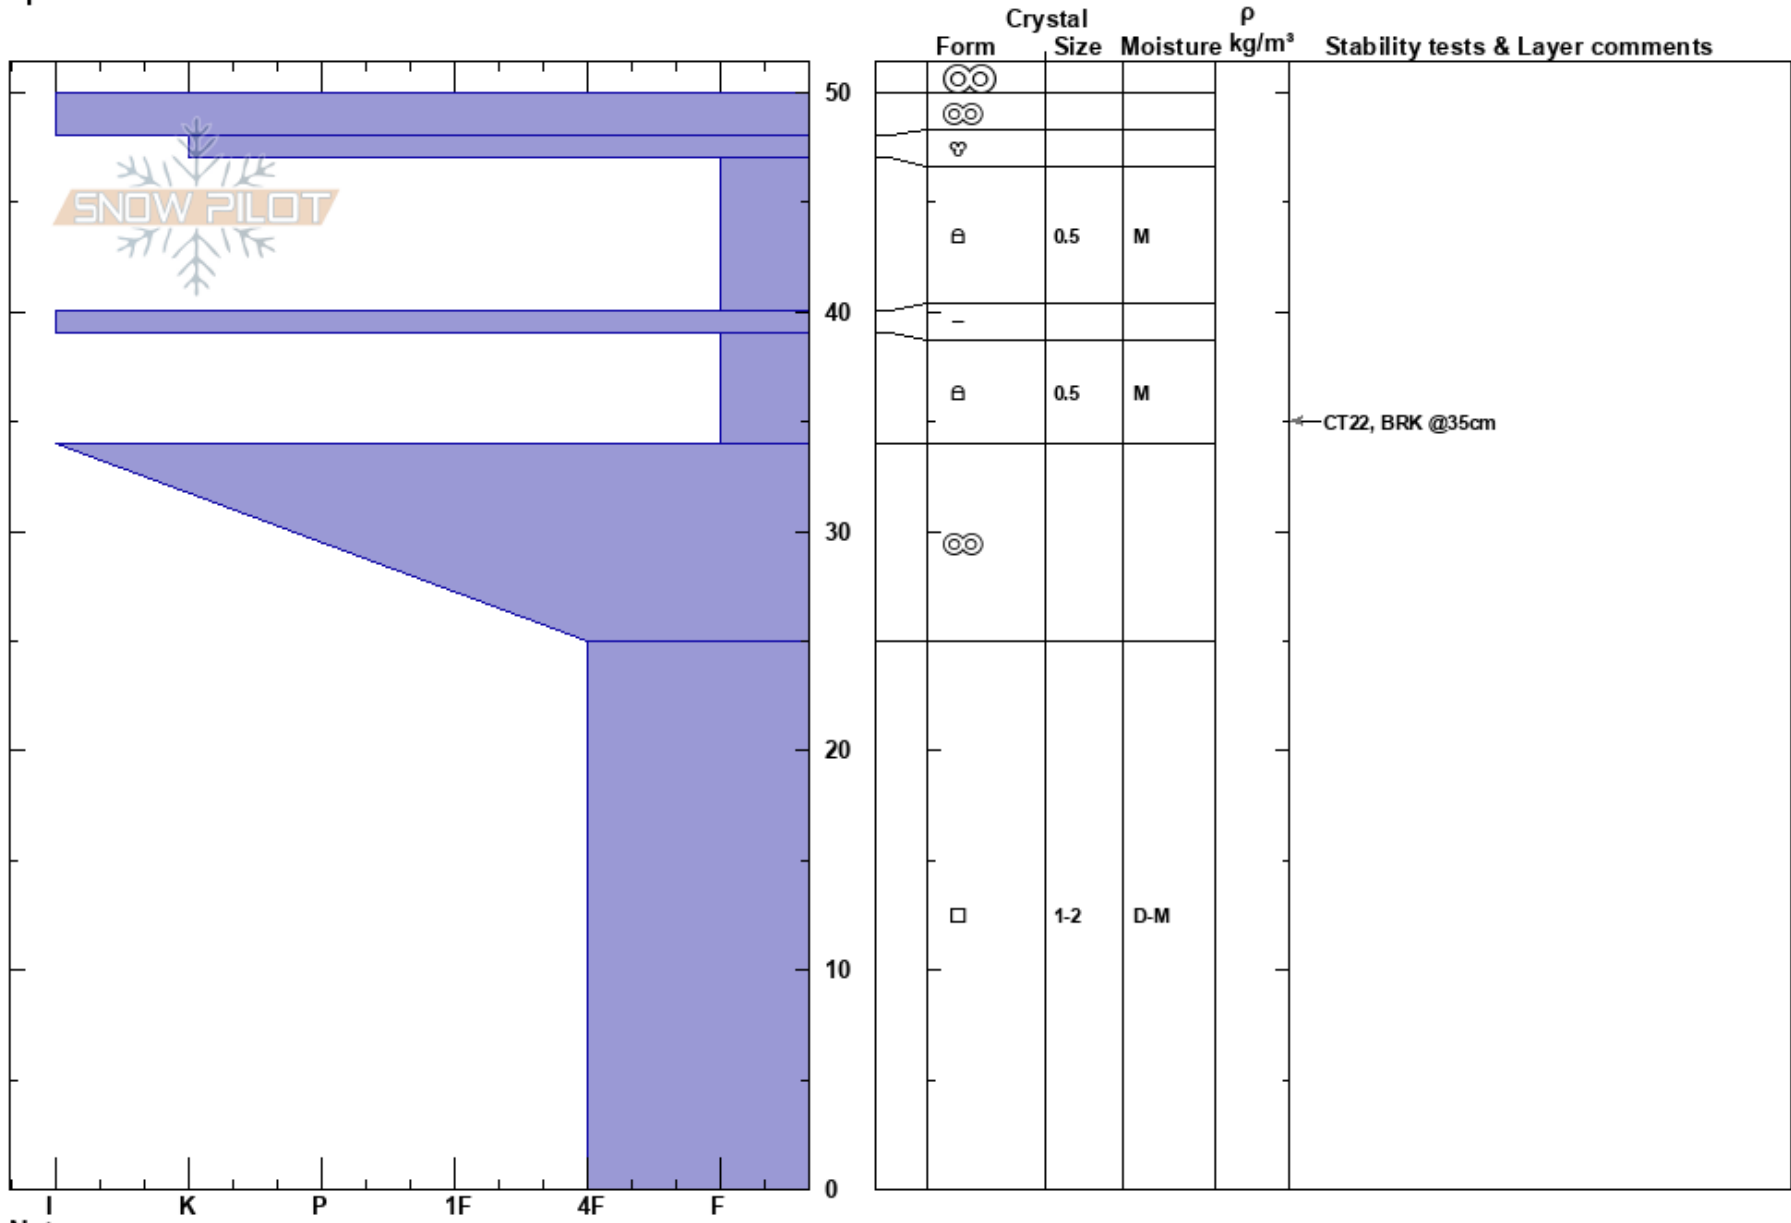

San Joaquin SE
 Eastern Sierra Nevada
 CA
 Elevation: 9700 ft
 Aspect: SE
 Specifics:

Everett Phillips
 12/14/2023 - 12:45pm
 Co-ord: 37.67114N, -119.06122W
 Slope Angle: 16°
 Wind Loading: previous

Stability:
 Air Temperature: 4.4°C
 Sky Cover: BKN
 Precipitation: NO
 Wind: SW Light Breeze

HS:50
 PF: 5
 PS: 0

Layer Notes:

Notes: