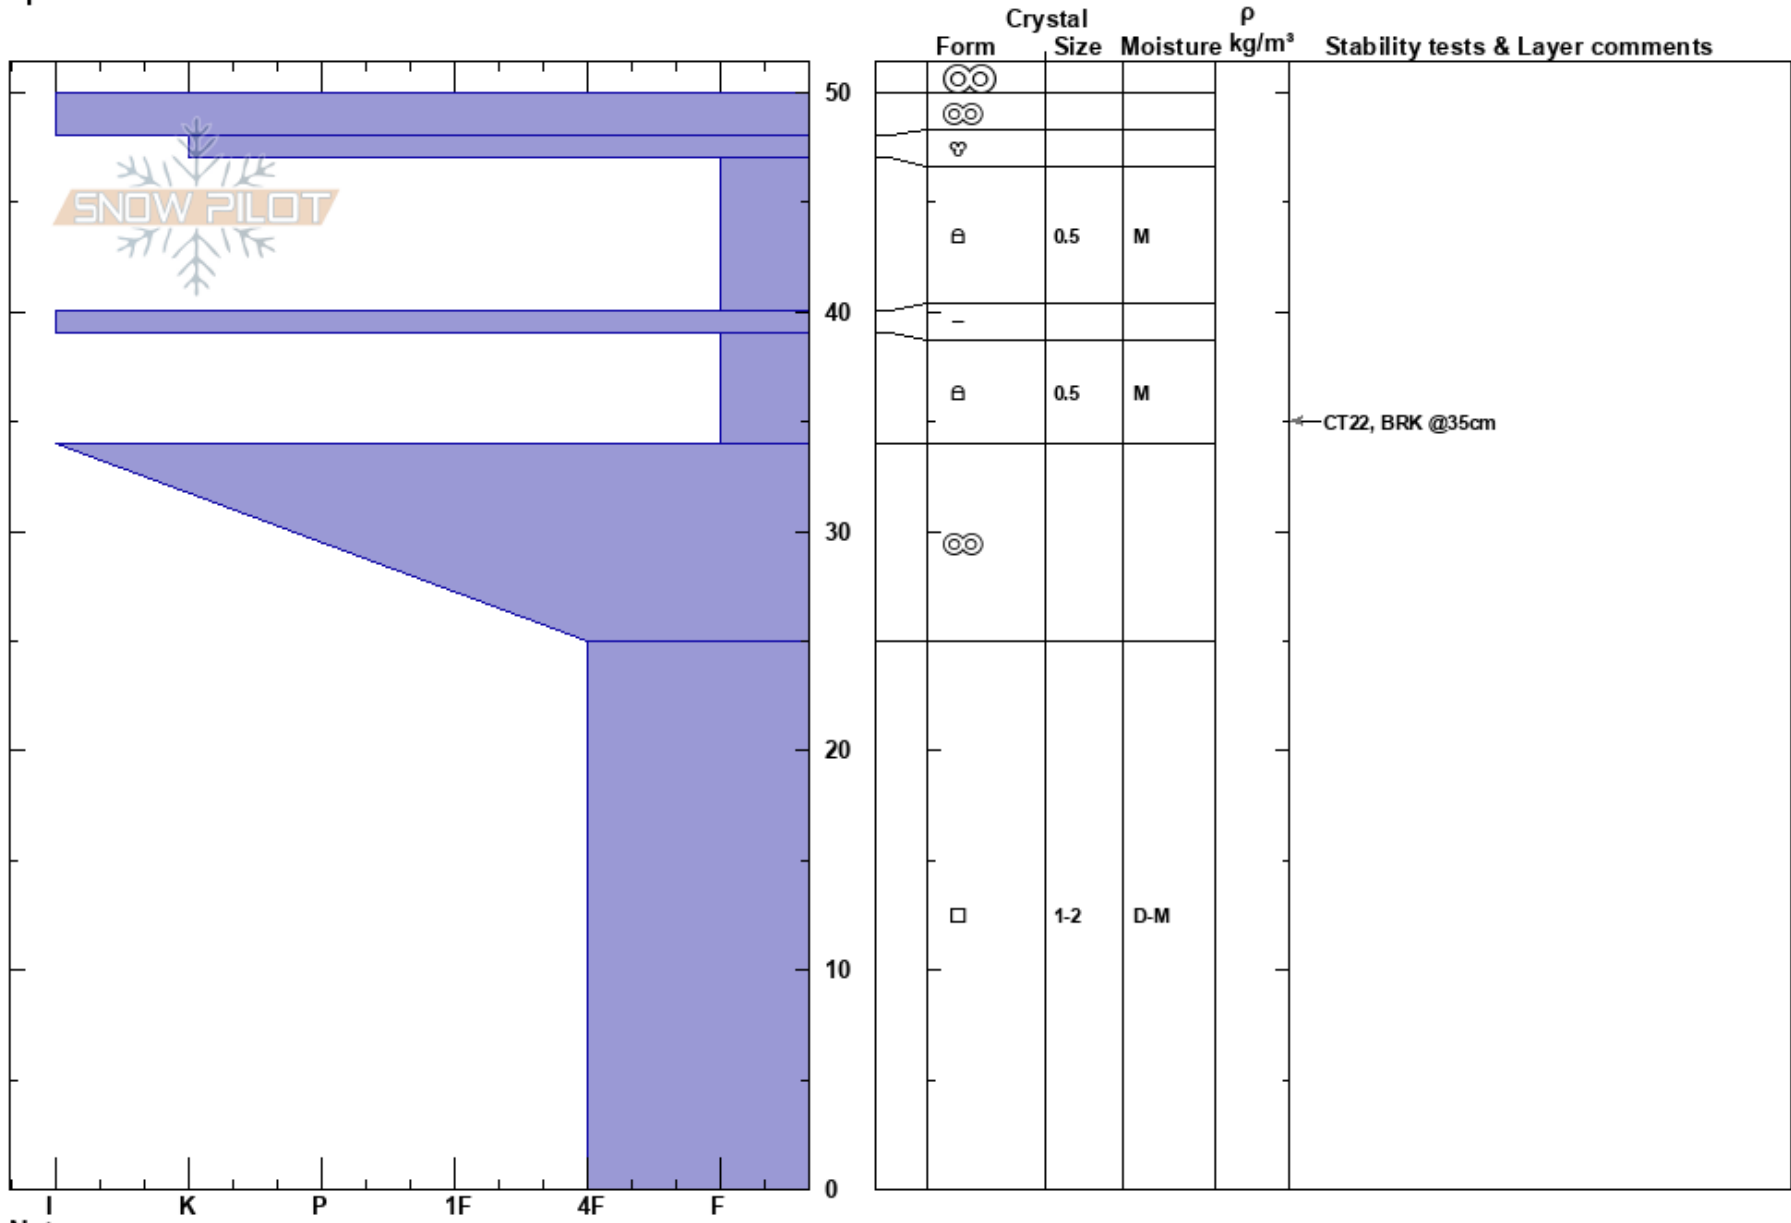

San Joaquin SE
 Eastern Sierra Nevada
 CA
 Elevation: 9700 ft
 Aspect: SE
 Specifics:

Everett Phillips
 12/14/2023 - 12:45pm
 Co-ord: 37.67114N, -119.06122W
 Slope Angle: 16°
 Wind Loading: previous

Stability:
 Air Temperature: 4.4°C
 Sky Cover: BKN
 Precipitation: NO
 Wind: SW Light Breeze

Layer Notes:

HS:50
 PF:5
 PS:0

Notes: