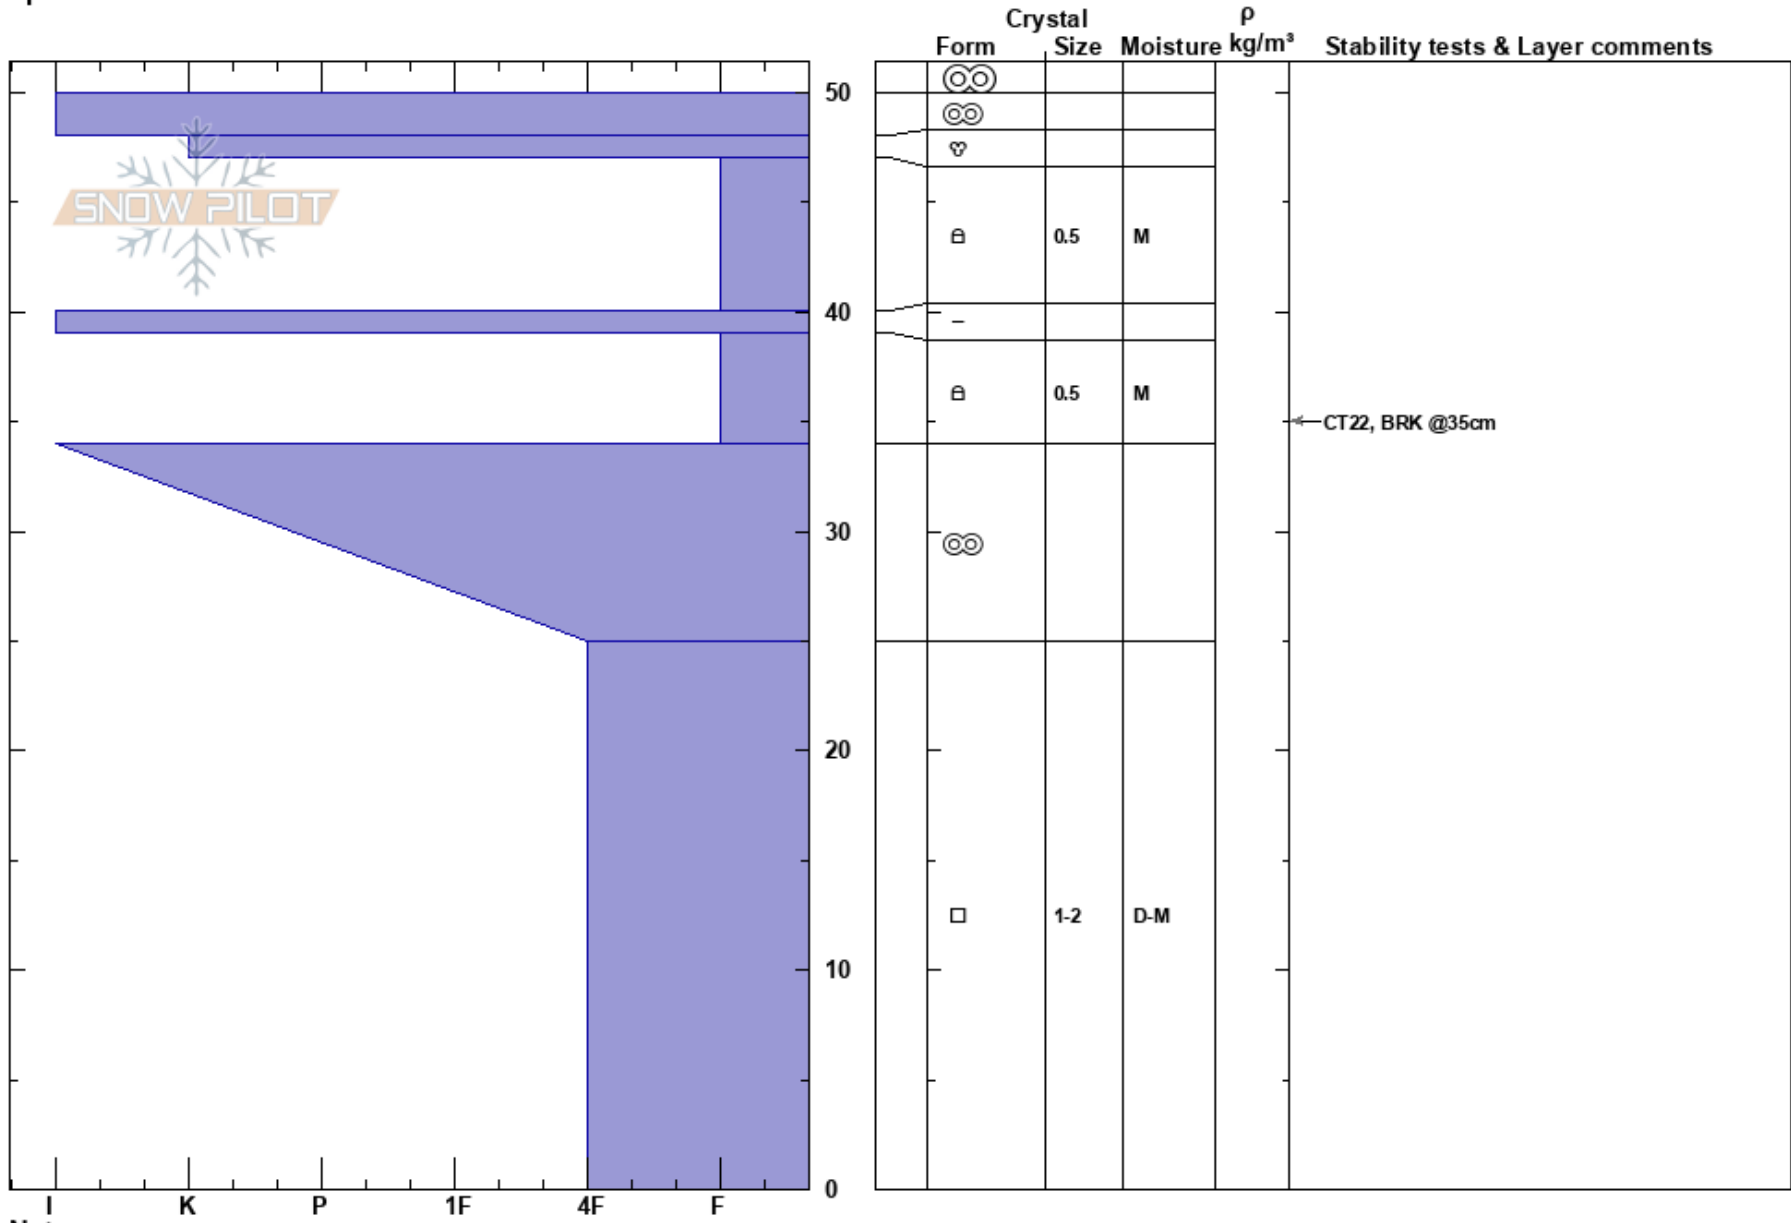

San Joaquin SE
 Eastern Sierra Nevada
 CA
Elevation: 9700 ft
Aspect: SE
Specifics:

Everett Phillips
 12/14/2023 - 12:45pm
Co-ord: 37.67114N, -119.06122W
Slope Angle: 16°
Wind Loading: previous

Stability:
Air Temperature: 4.4°C
Sky Cover: BKN
Precipitation: NO
Wind: SW Light Breeze

HS: 50
PF: 5
PS: 0

Layer Notes:

Notes: